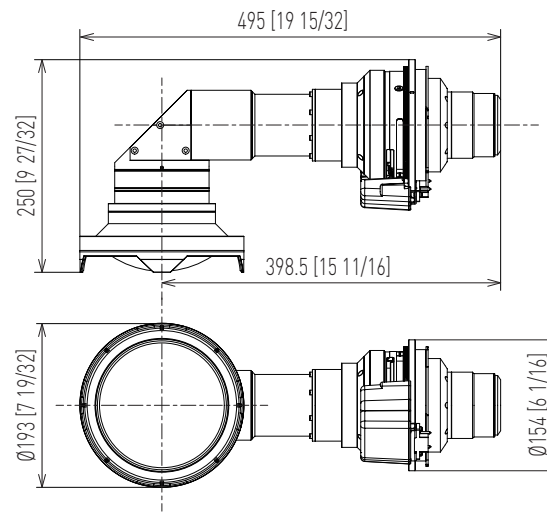

Panasonic Lens
ET-D3LEW200

ET-D3LEW200

ET-D3LEW200+PT-RQ22K/PT-RZ21K/PT-RS20K

ET-D3LEW200+PT-RQ32K/PT-RZ31K/PT-RS30K

mm [inches]

Design and specifications subject to change without notice.