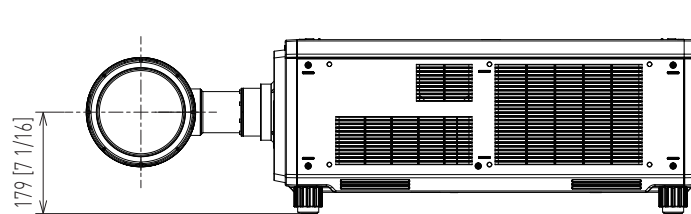

Panasonic Lens
ET-D3LEW200

ET-D3LEW200

ET-D3LEW200+PT-RQ22K/PT-RZ21K/PT-RS20K

ET-D3LEW200+PT-RQ32K/PT-RZ31K/PT-RS30K

mm [inches]

Design and specifications subject to change without notice.