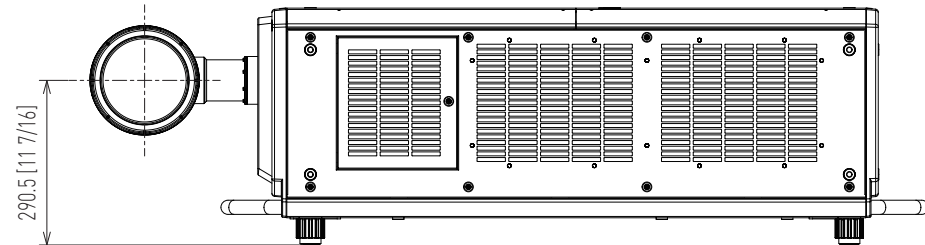

Panasonic Lens
ET-D3LEW200

ET-D3LEW200

ET-D3LEW200+PT-RQ22K/PT-RZ21K/PT-RS20K

ET-D3LEW200+PT-RQ32K/PT-RZ31K/PT-RS30K

mm [inches]

Design and specifications subject to change without notice.