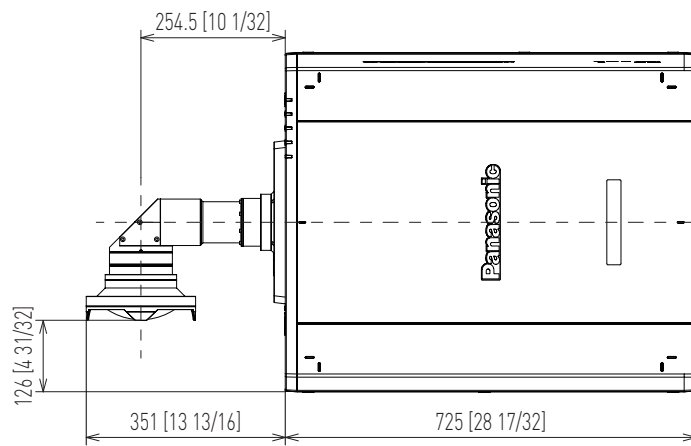

Panasonic Lens
ET-D3LEW200

ET-D3LEW200

ET-D3LEW200+PT-RQ22K/PT-RZ21K/PT-RS20K

ET-D3LEW200+PT-RQ32K/PT-RZ31K/PT-RS30K

mm [inches]

Design and specifications subject to change without notice.