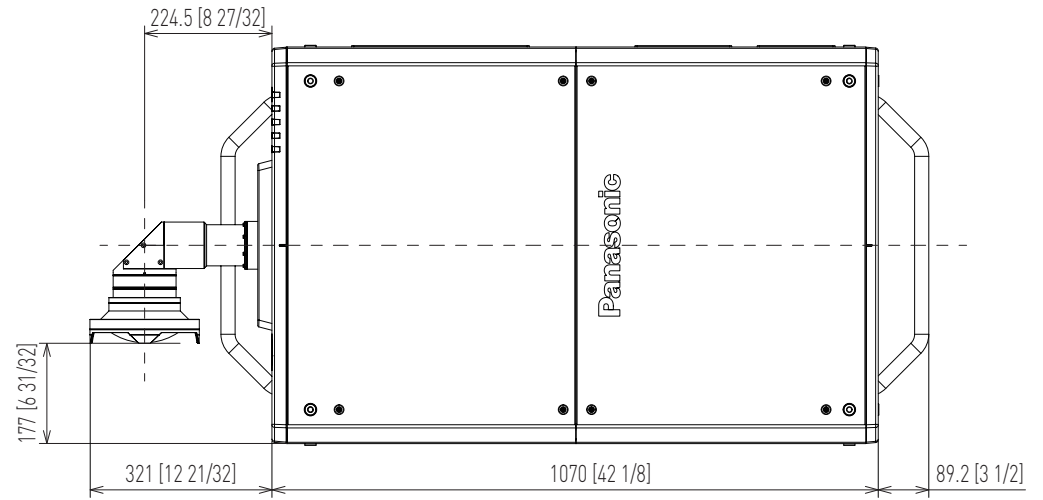

Panasonic Lens
ET-D3LEW200

ET-D3LEW200

ET-D3LEW200+PT-RQ22K/PT-RZ21K/PT-RS20K

ET-D3LEW200+PT-RQ32K/PT-RZ31K/PT-RS30K

mm [inches]

Design and specifications subject to change without notice.