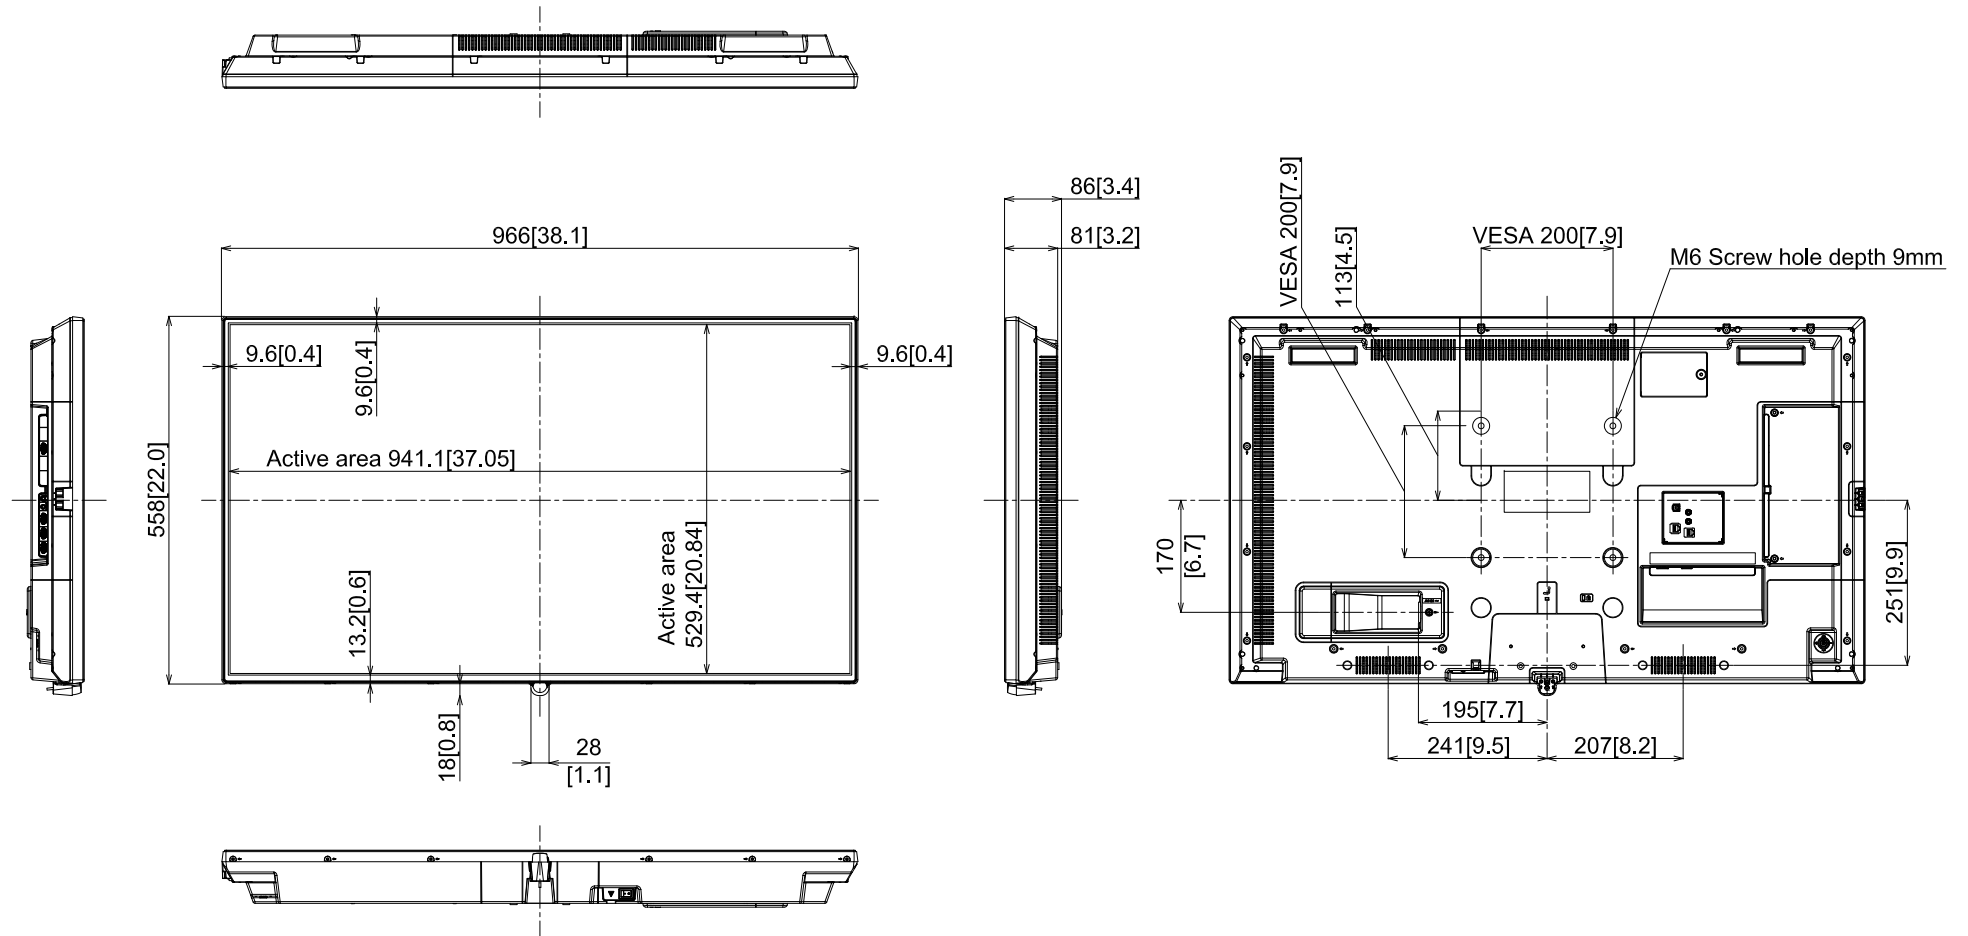

# 43-inch Class 4K UHD LCD Display

## TH-43CQE1

15-March-2022

Unit : mm [inches]

Design and specification subject to change without notice.