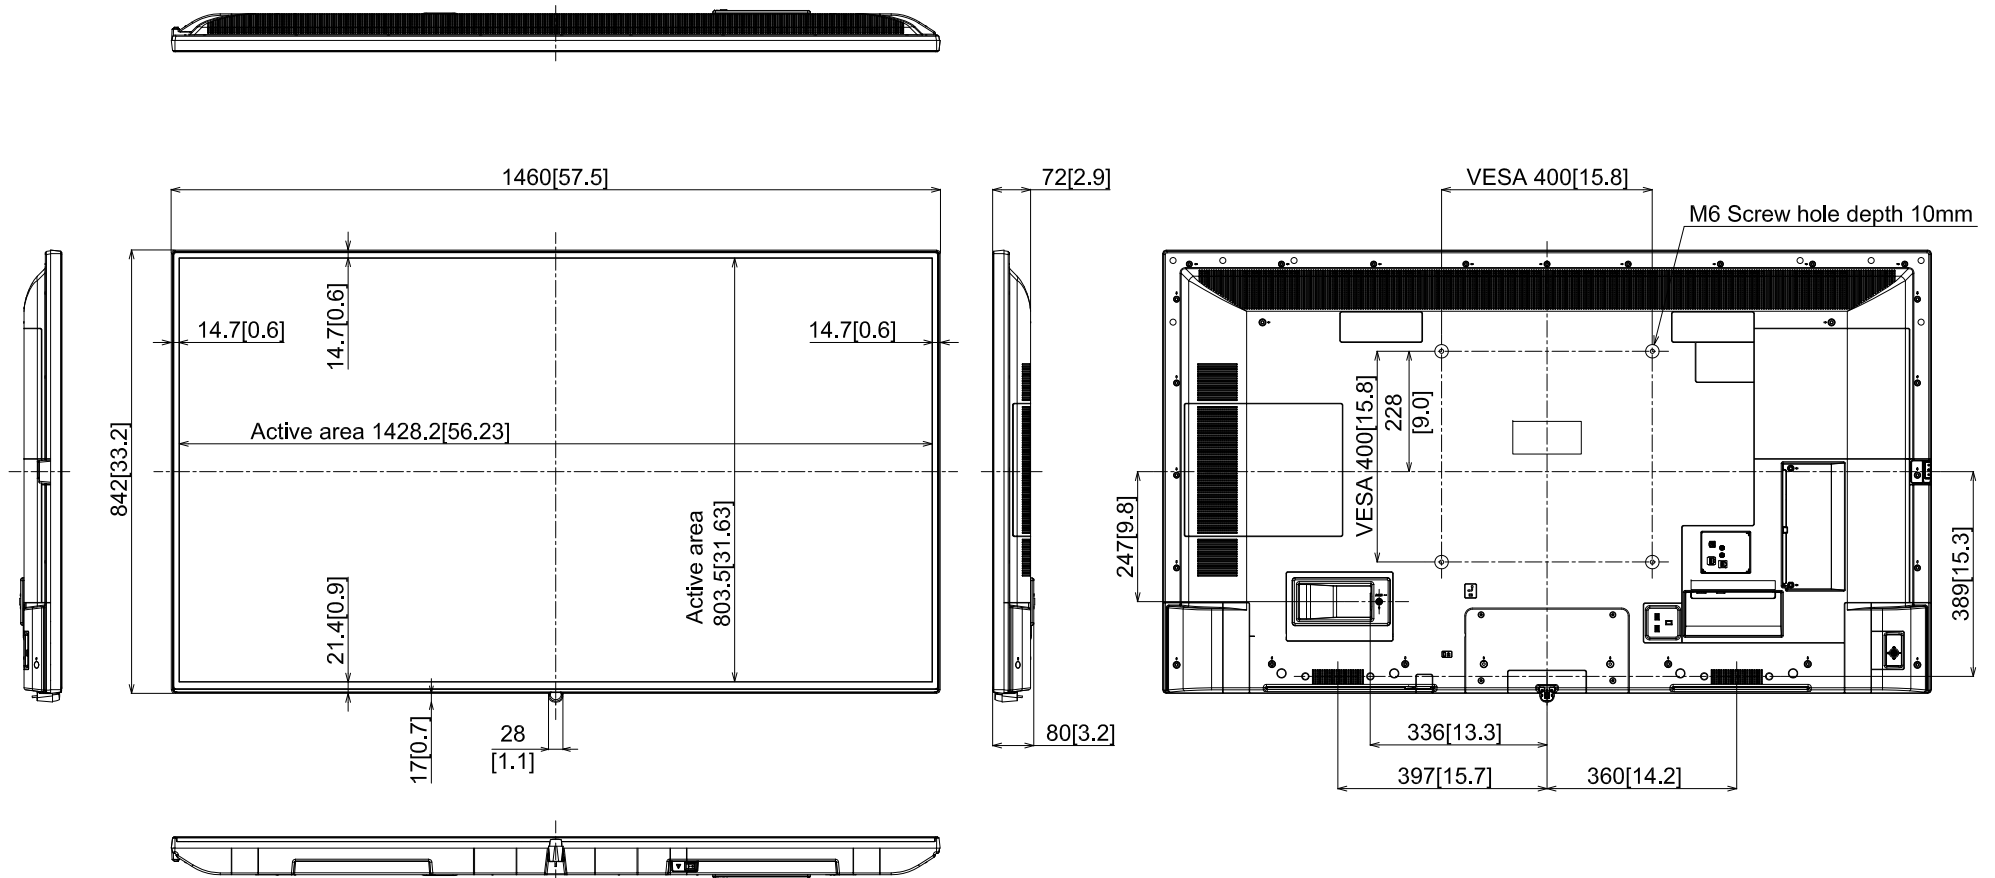

# 65-inch Class 4K UHD LCD Display

## TH-65CQE1

15-March-2022

Unit : mm [inches]

Design and specification subject to change without notice.