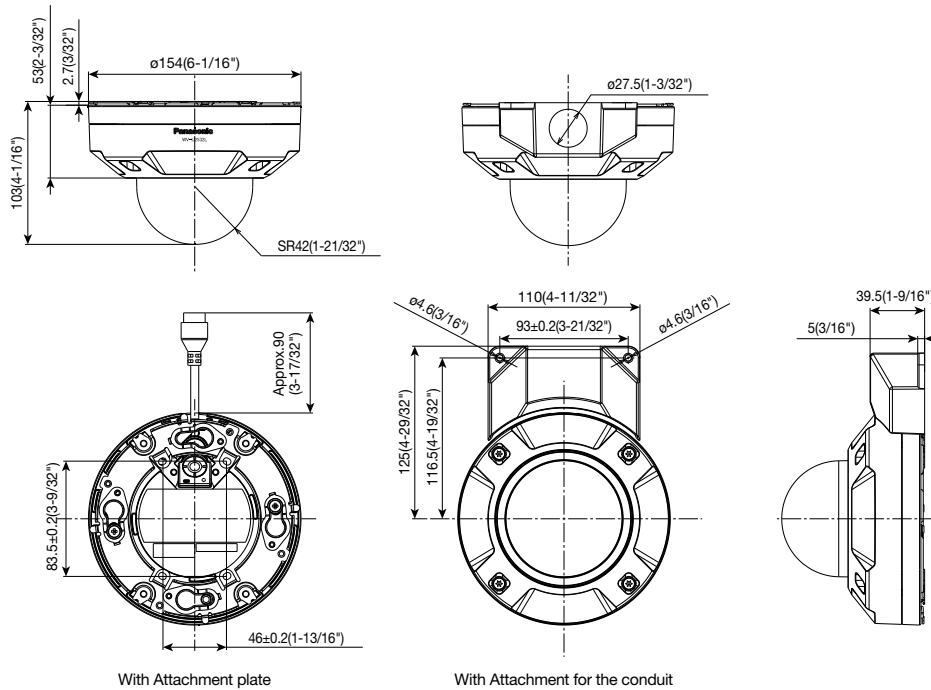

Appearance

With Attachment plate

With Attachment for the conduit