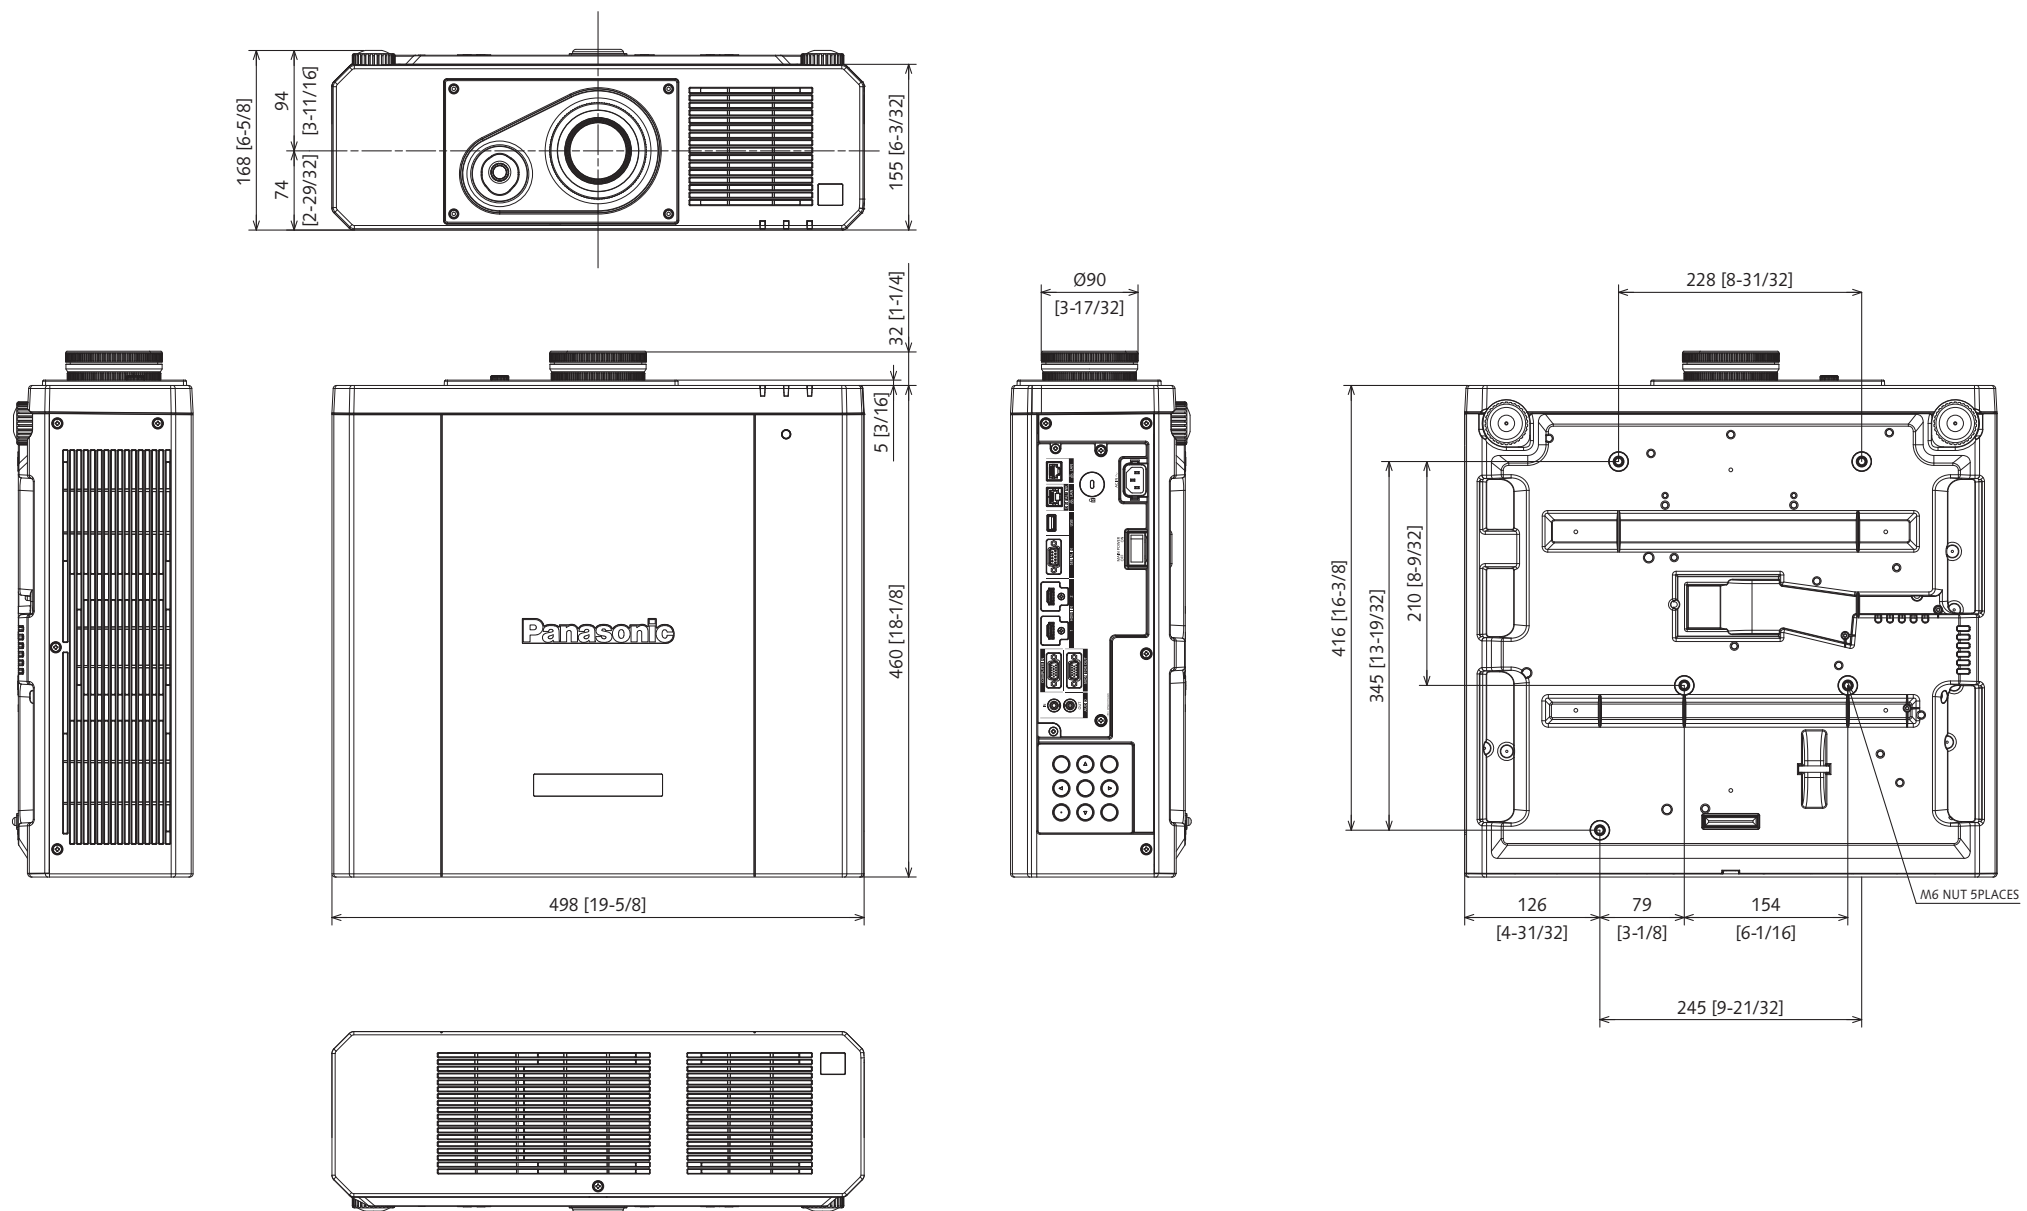

Panasonic Projector

PT-FRQ60 Series

mm [inches]

Design and specifications subject to change without notice.

Apr 2022_01