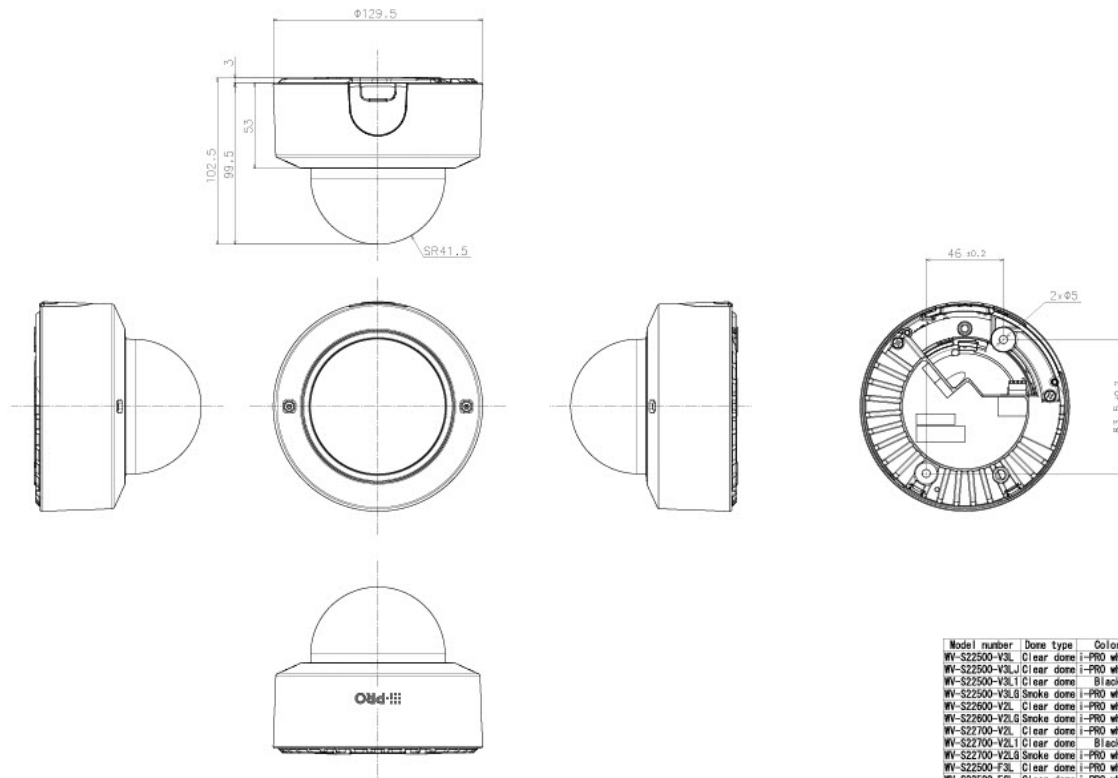

APPEARANCE

Mass : Approx. 800 g [1.77 lbs]