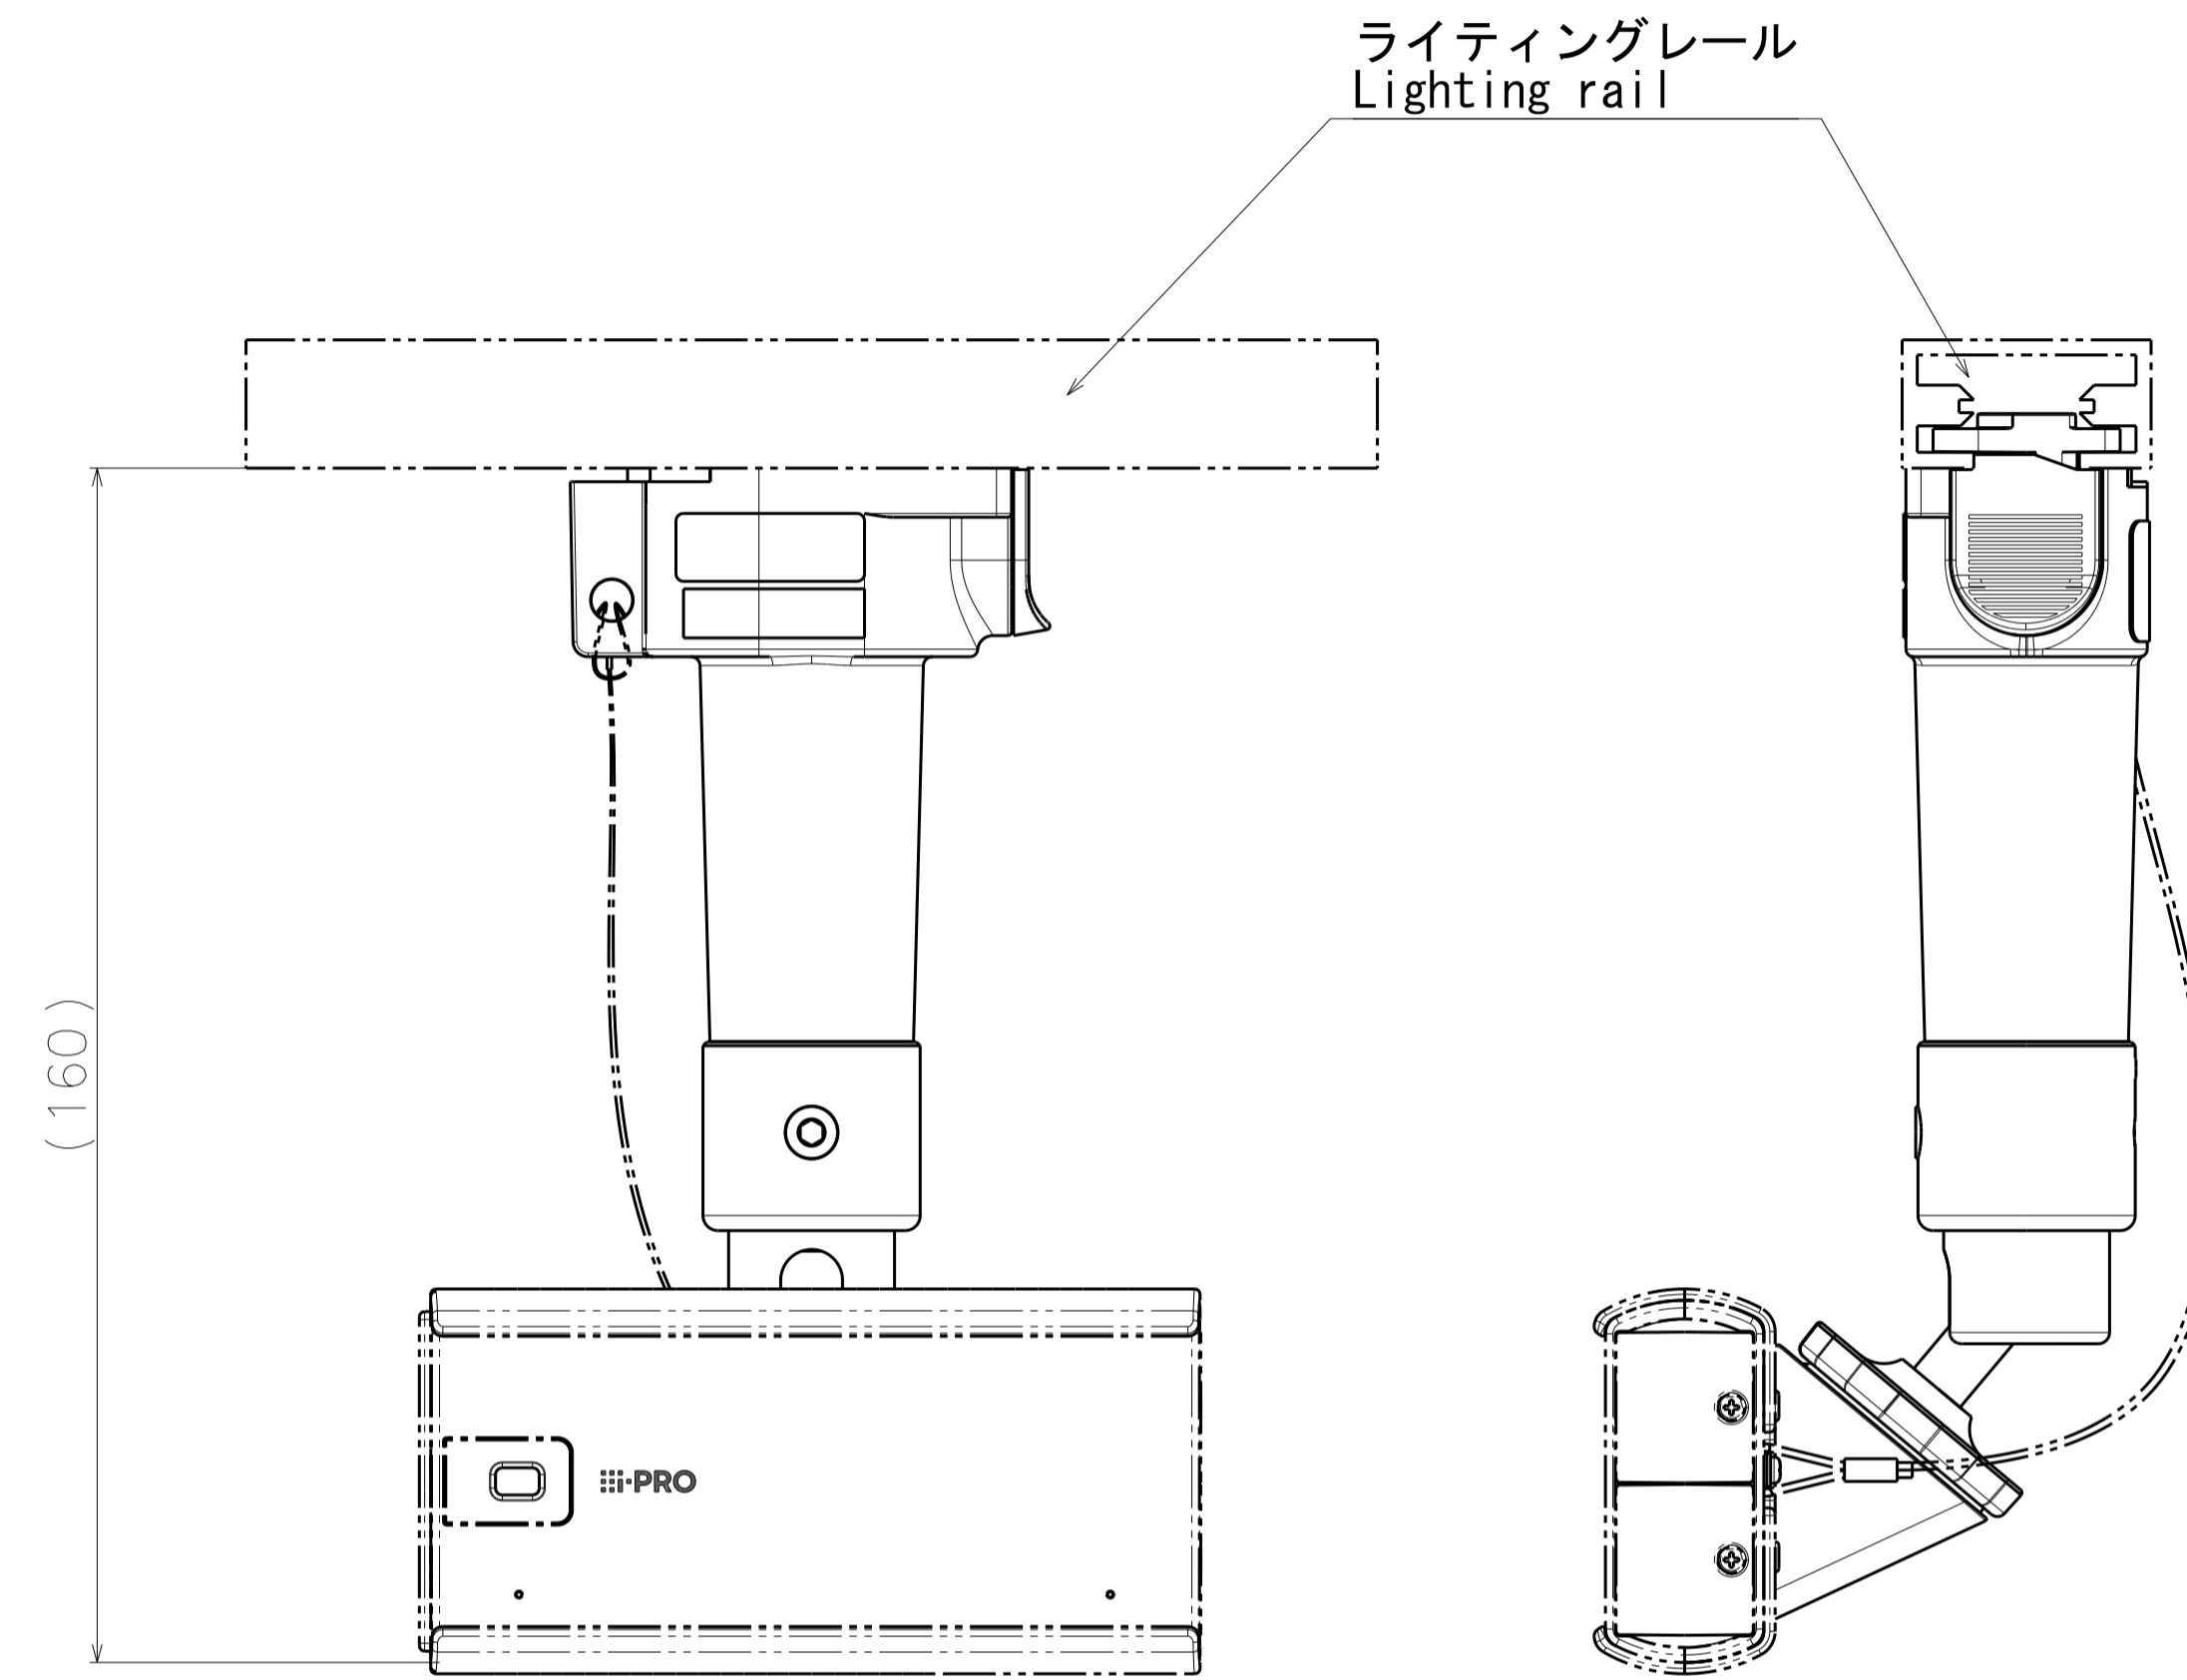

Model number	Color	Camera mount base coating	Stopper button coating
WV-QLR100-W	White	White	White
WV-QLR100-B	Black	No	No

Mass : Approx. 130 g {0.29 lbs}

カメラとの組み合わせ例
Example of combination with a camera

Attach to WV-S1136

Attach to WV-S71300-F3

Model number
WV-QLR100-W
WV-QLR100-B