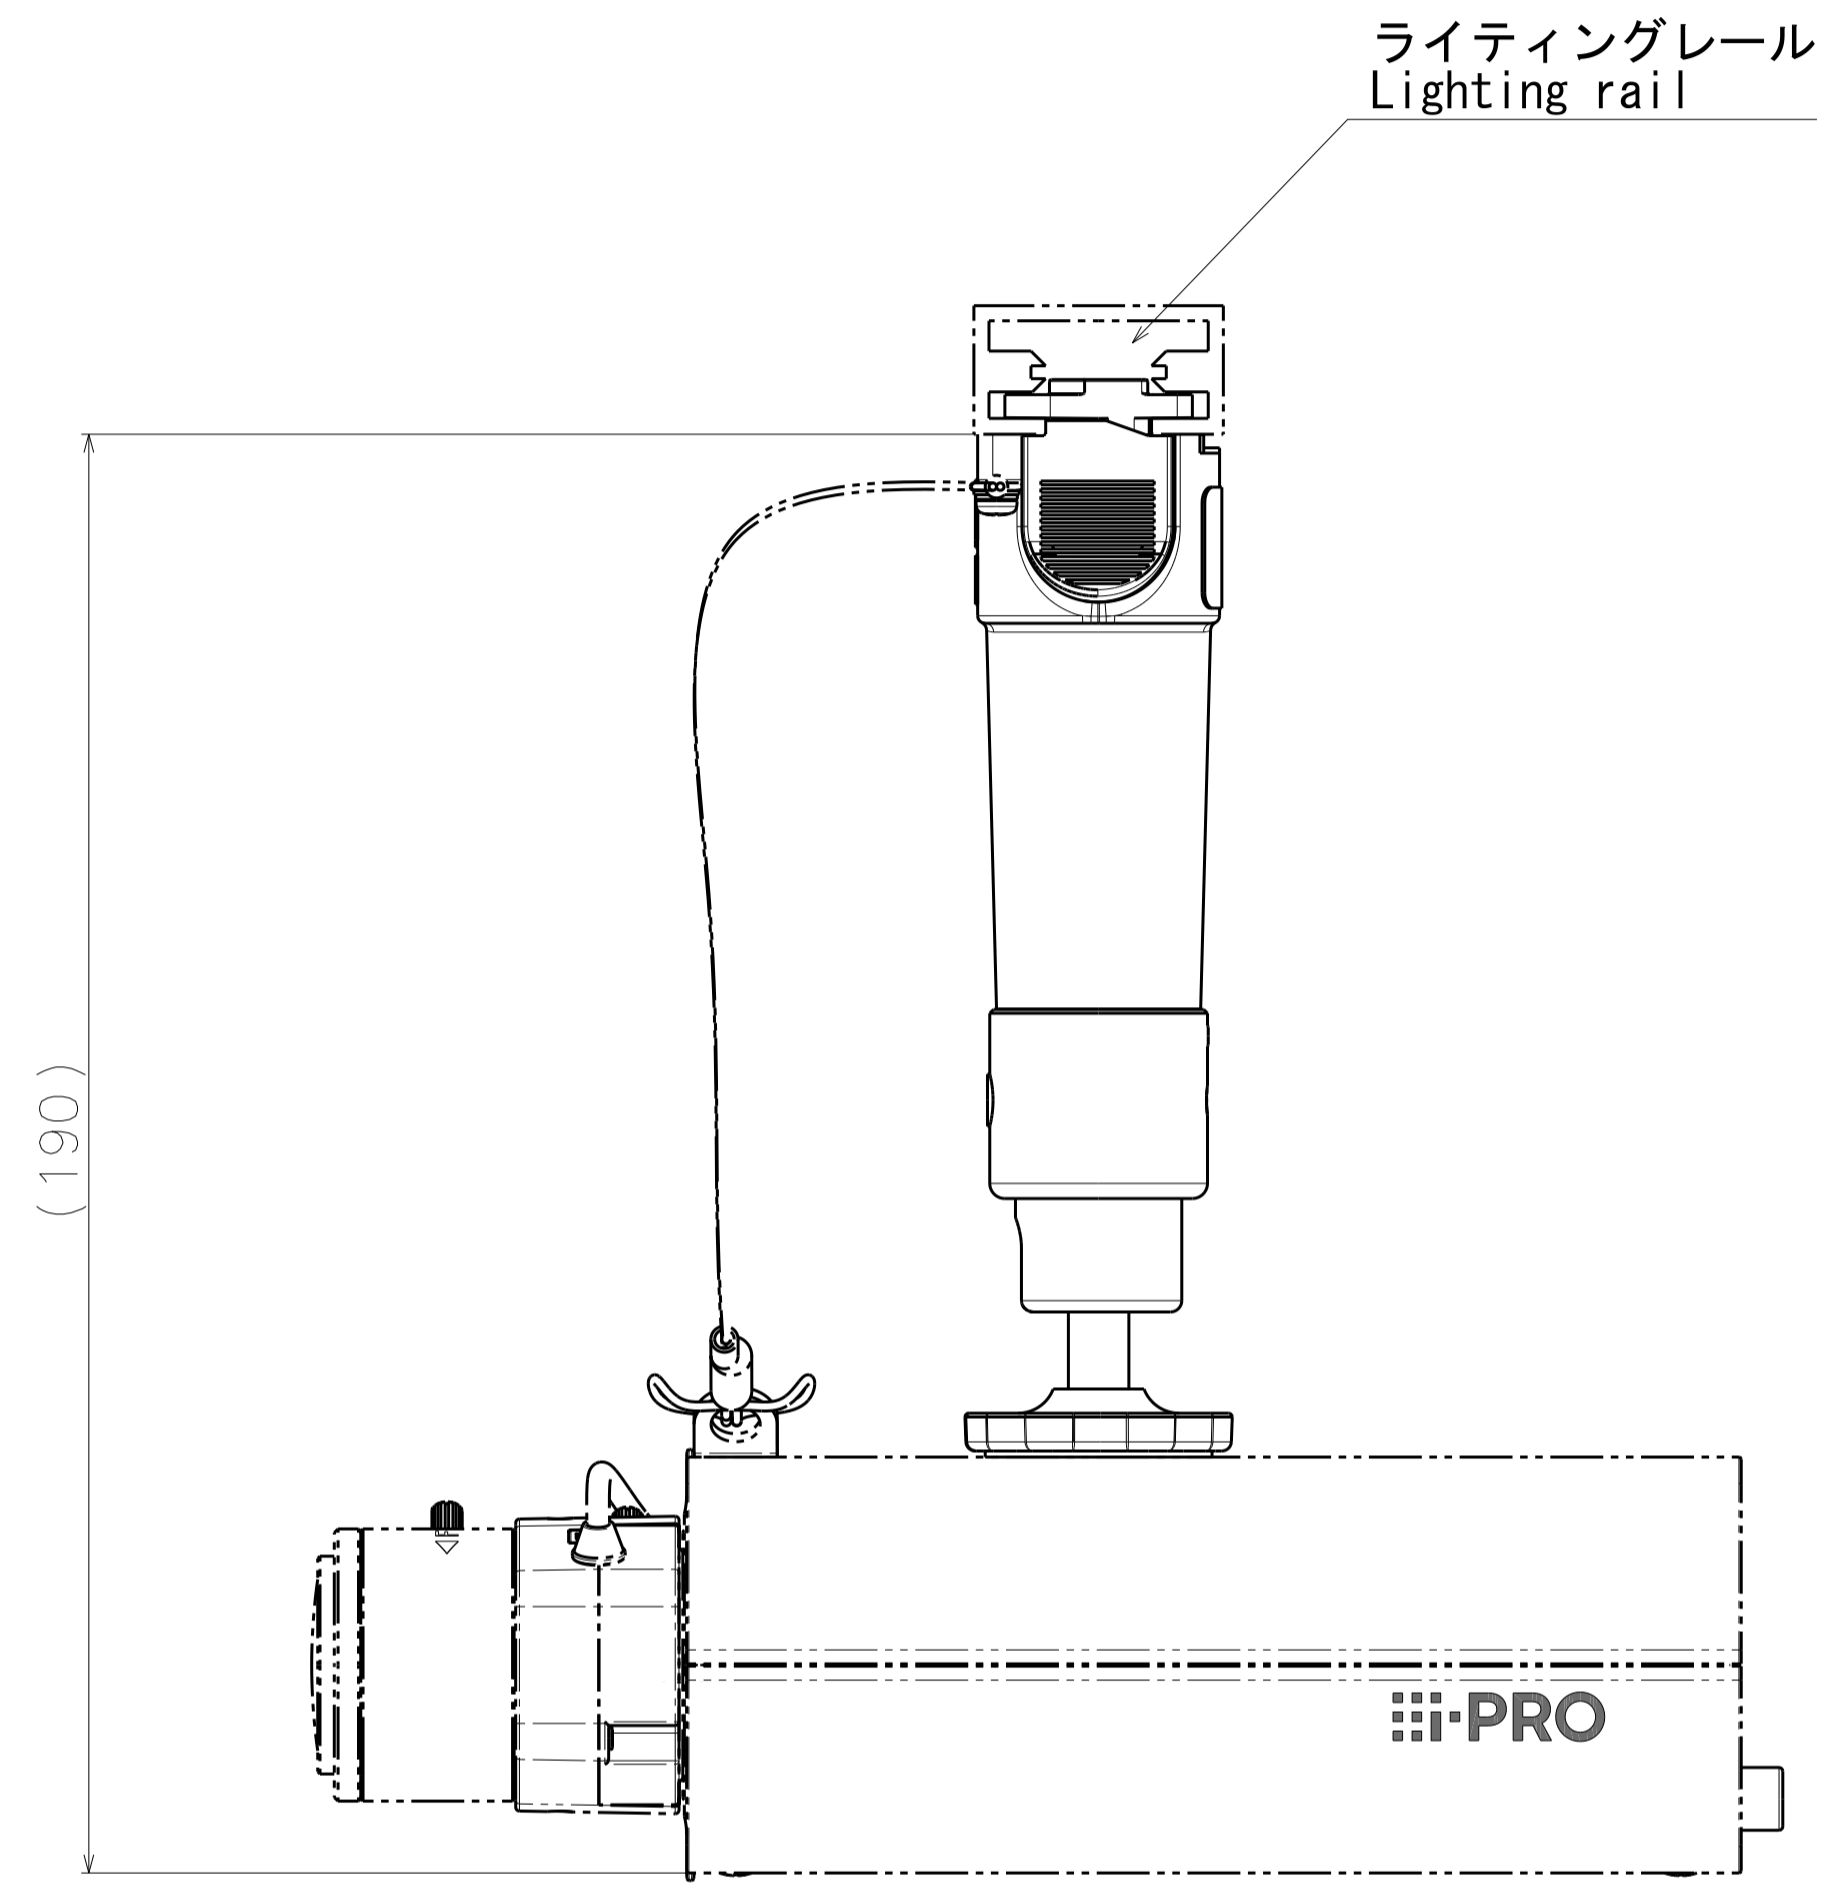

Model number	Color	Camera mount base coating	Stopper button coating
WV-QLR100-W	White	White	White
WV-QLR100-B	Black	No	No

Mass : Approx. 130 g {0.29 lbs}

カメラとの組み合わせ例
Example of combination with a camera

Attach to WV-S1136

Attach to WV-S71300-F3

Model number
WV-QLR100-W
WV-QLR100-B