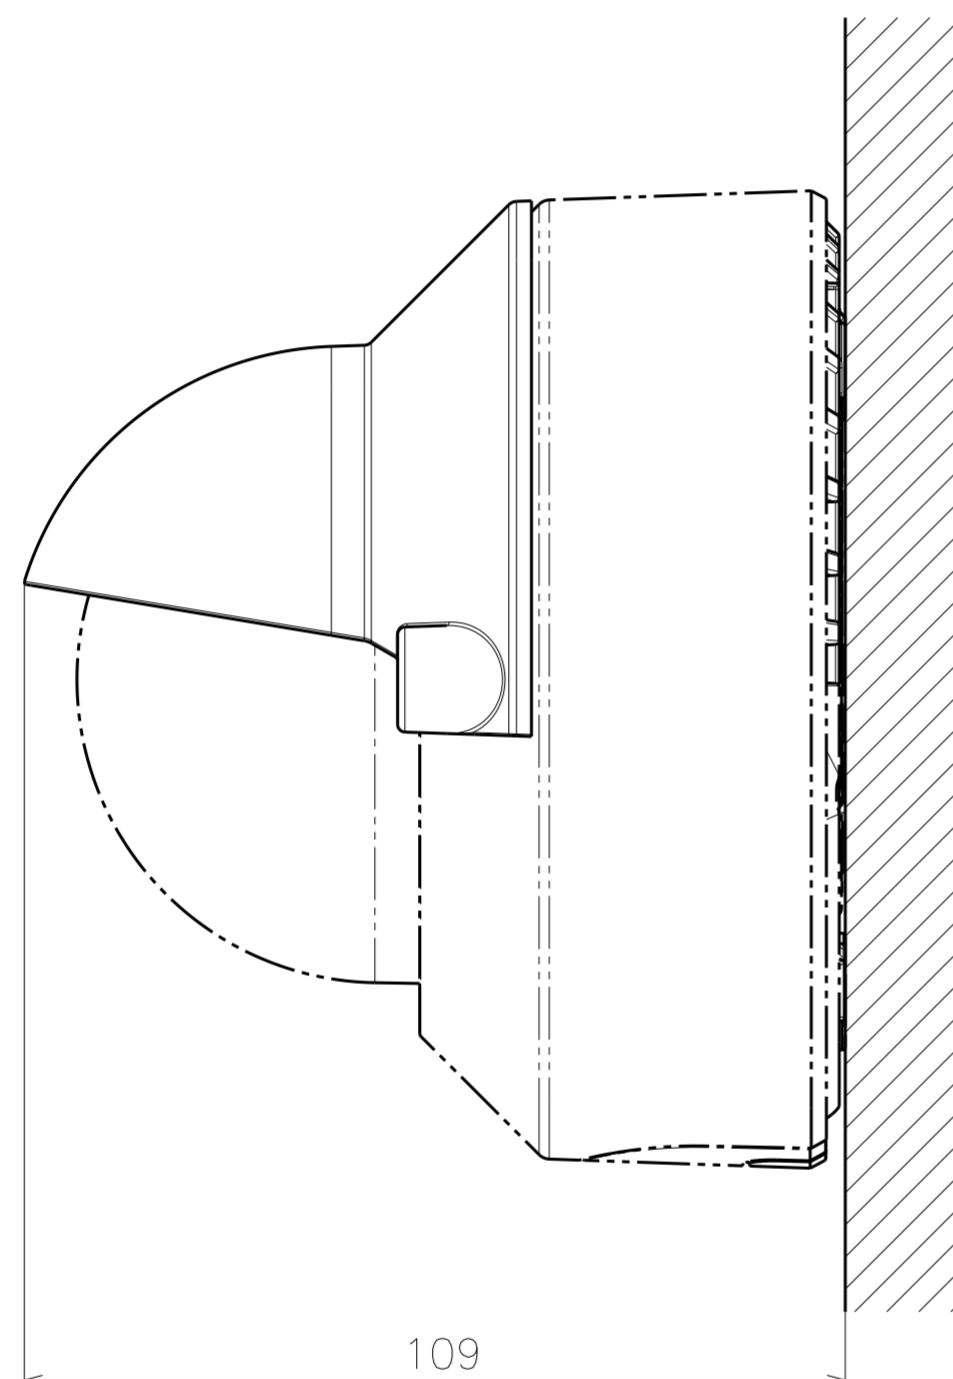

Model number	Color
WV-QSR100-W	i-PRO white
WV-QSR100-B	Black

Mass : Approx. 35 g {0.08 lbs}

カメラとの組み合わせ例
Example of combination with a camera

Attach to WV-S2136**

Model number
WV-QSR100-W
WV-QSR100-B