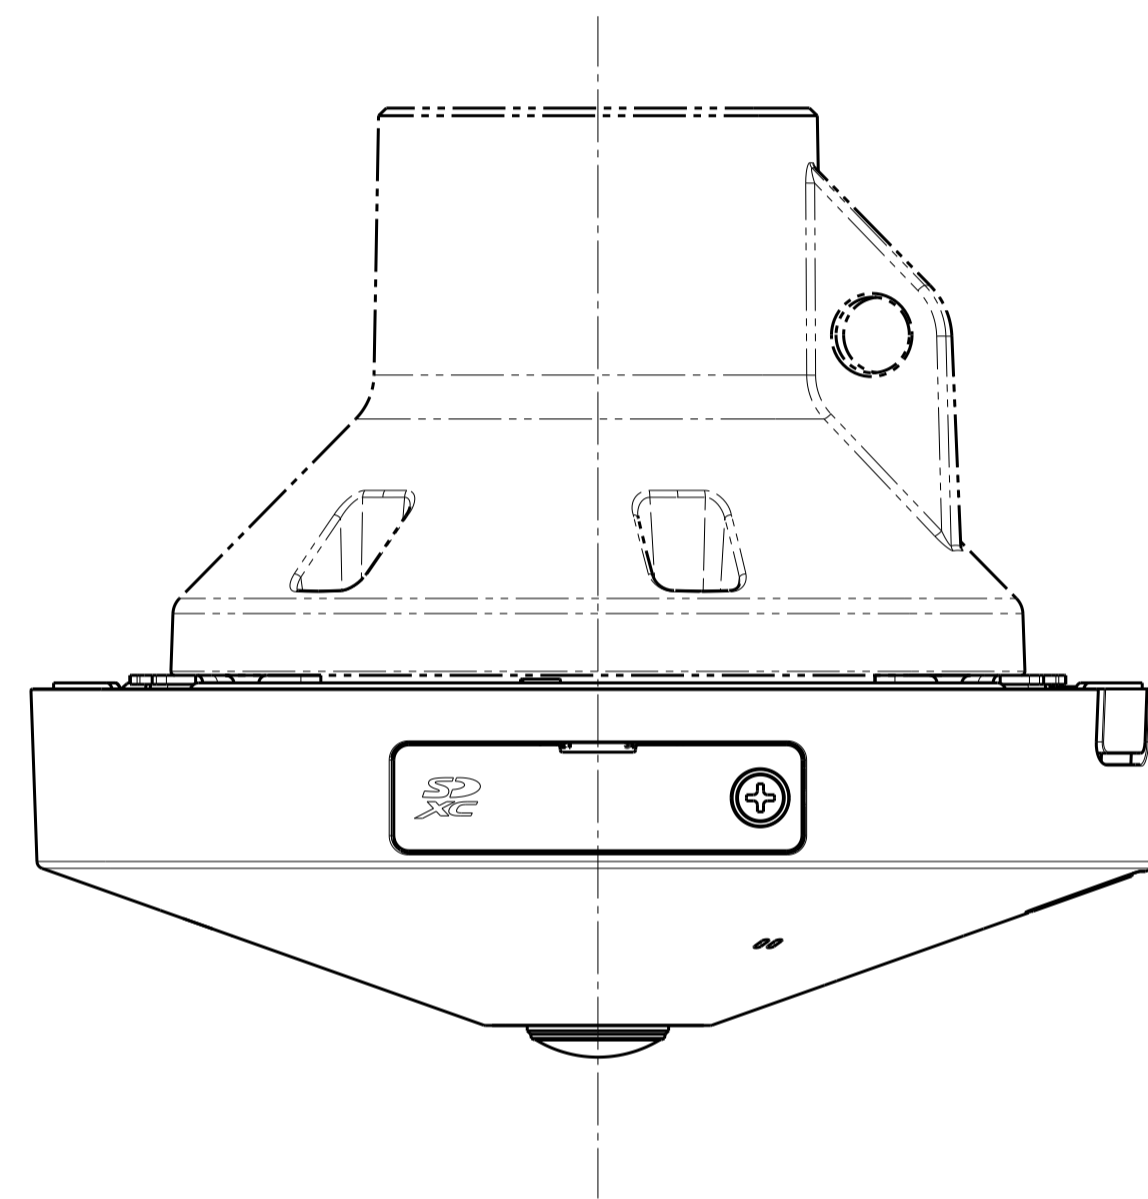

Inside of camera  
fixing screw cover

With Attachment Plate

Weight : Approx. 390 g {0.86 lbs} (When using the attachment plate)

WV-S4151

Inside of SD-slot cover  
(S=2:1)

View A

View B

Template for mounting

Attach to WV-Q105A

Attach to WV-QCL100-W

Attach to WV-QWL500-W