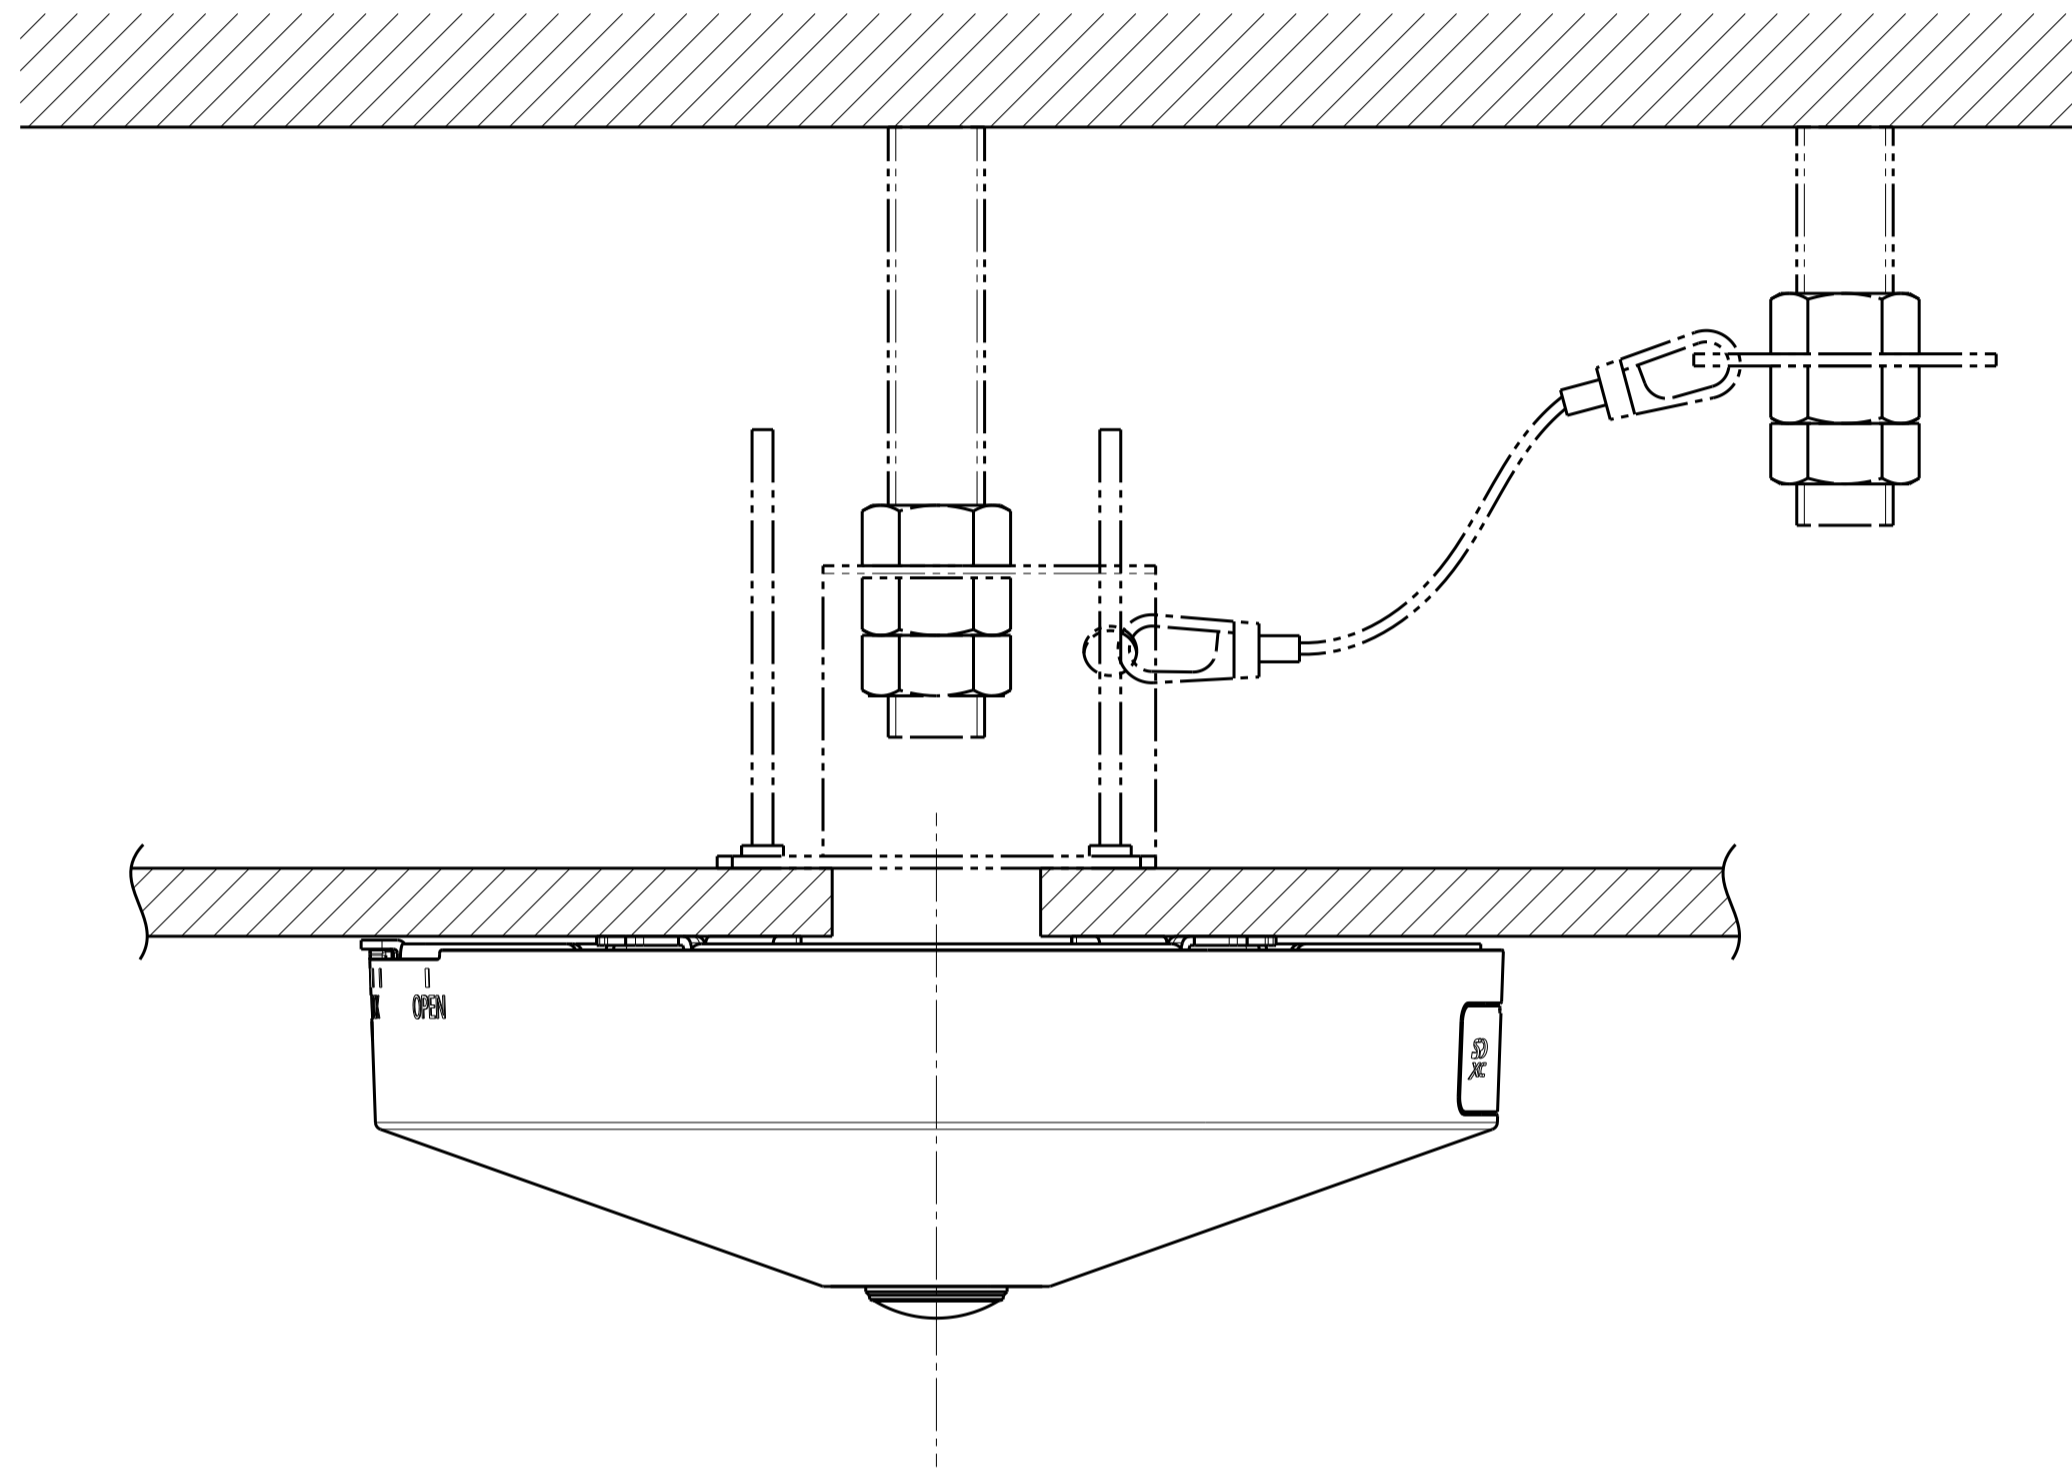

Inside of camera  
fixing screw cover

With Attachment Plate

Weight : Approx. 390 g {0.86 lbs} (When using the attachment plate)

WV-S4151

Inside of SD-slot cover  
(S=2:1)

View A

View B

Template for mounting

Attach to WV-Q105A

Attach to WV-QCL100-W

Attach to WV-QWL500-W