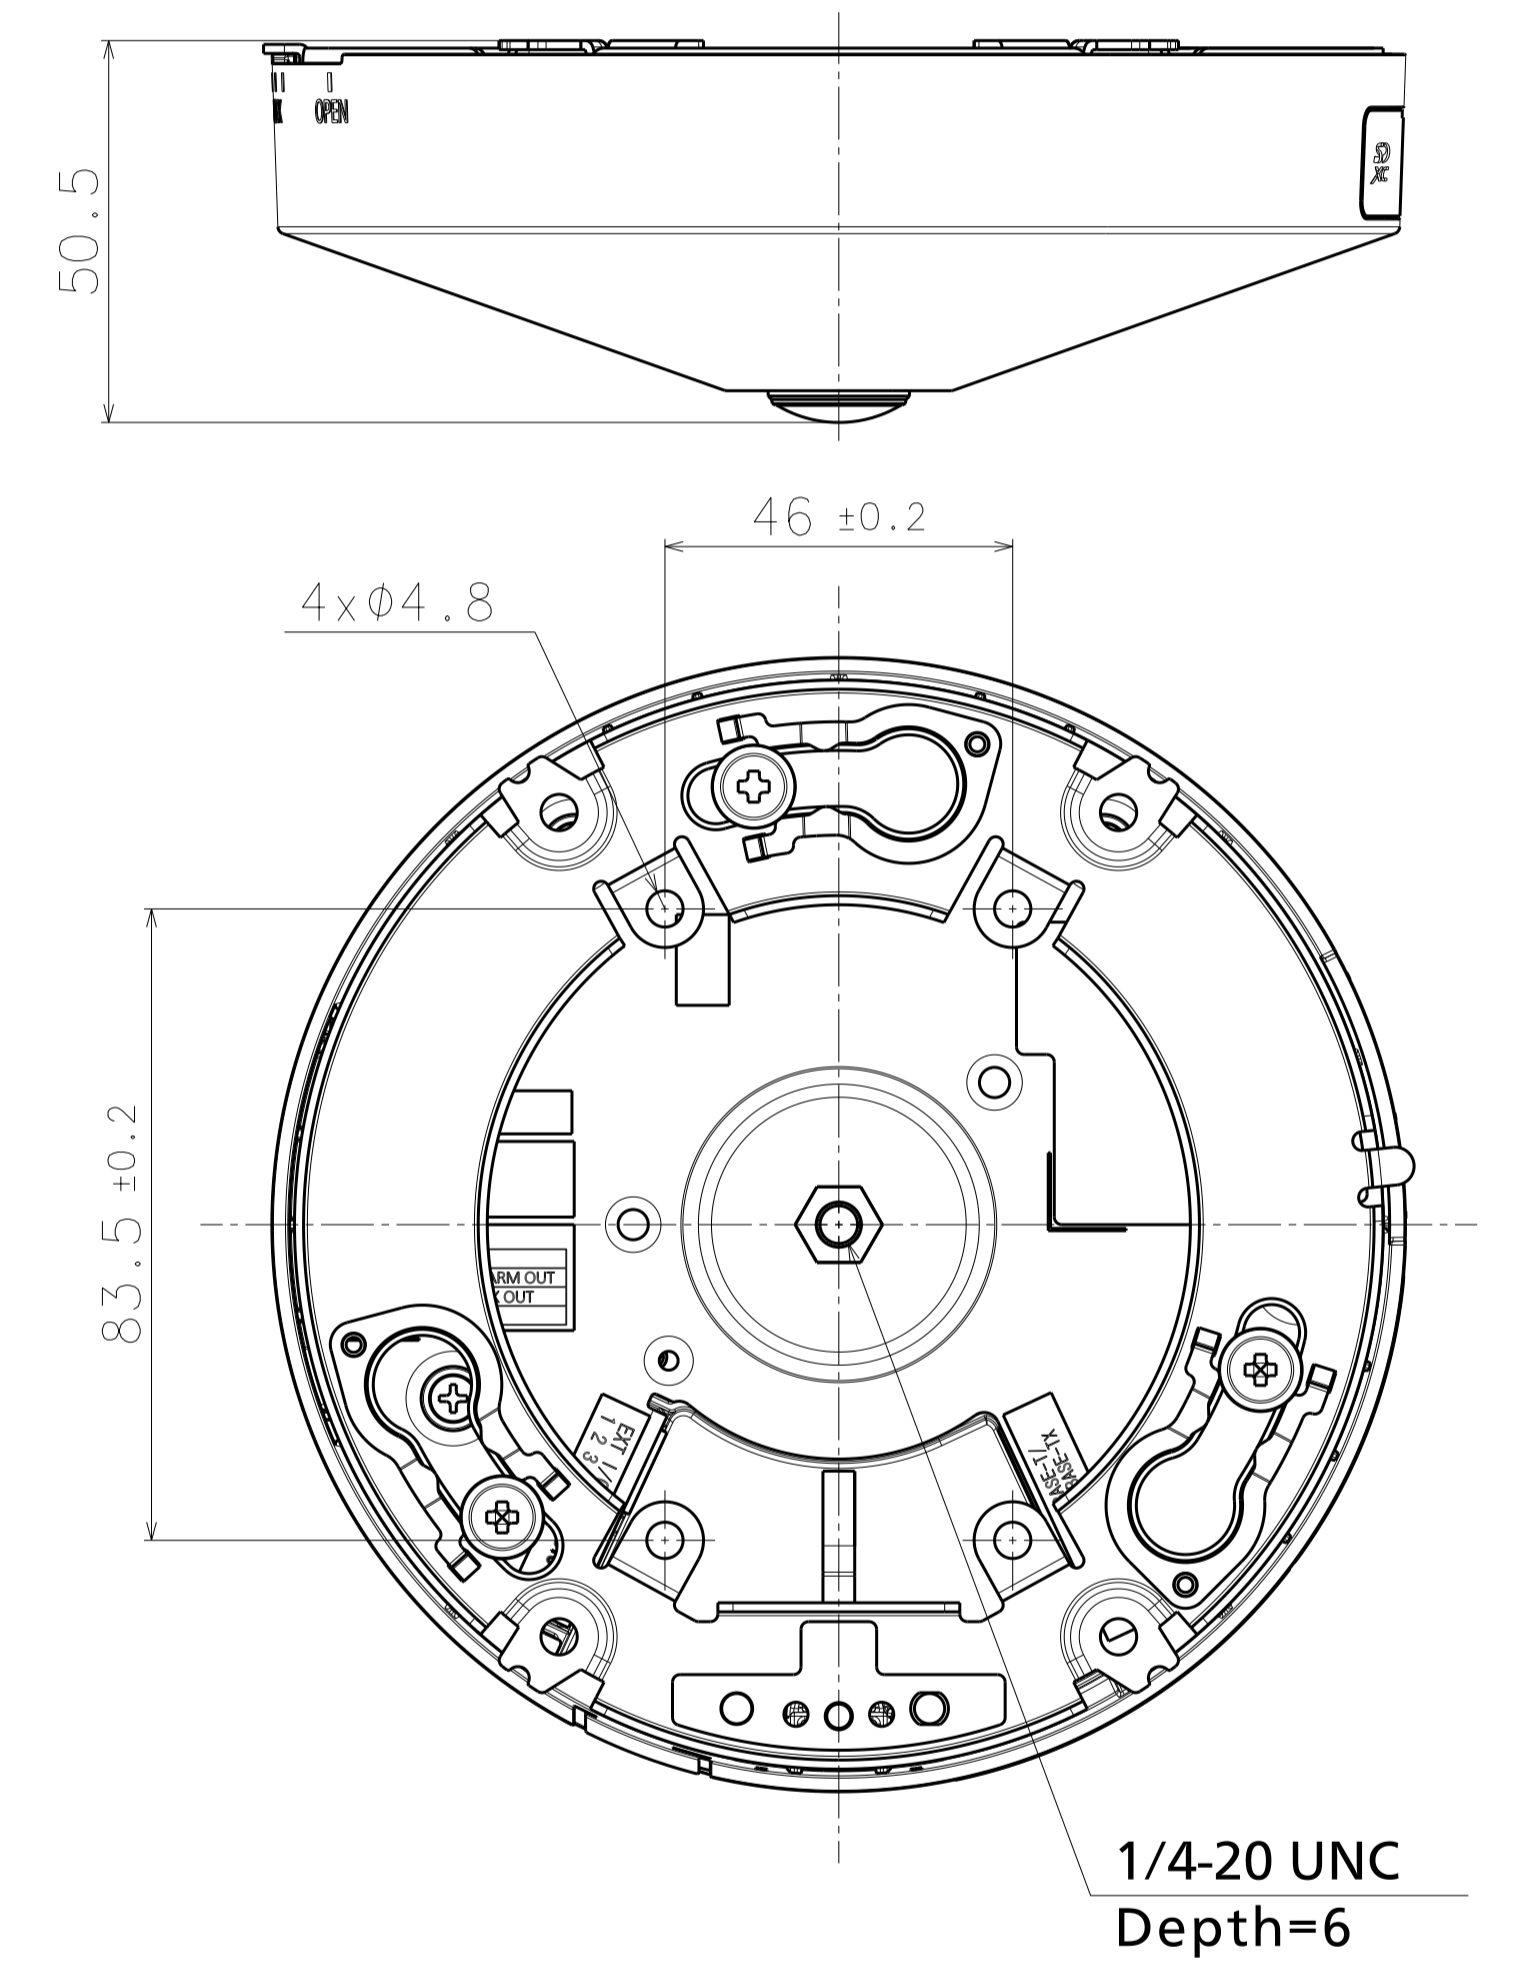

Inside of camera  
fixing screw cover

With Attachment Plate

Weight : Approx. 390 g {0.86 lbs} (When using the attachment plate)

WV-S4151

Inside of SD-slot cover  
(S=2:1)

View A

View B

Template for mounting

Attach to WV-Q105A

Attach to WV-QCL100-W

Attach to WV-QWL500-W