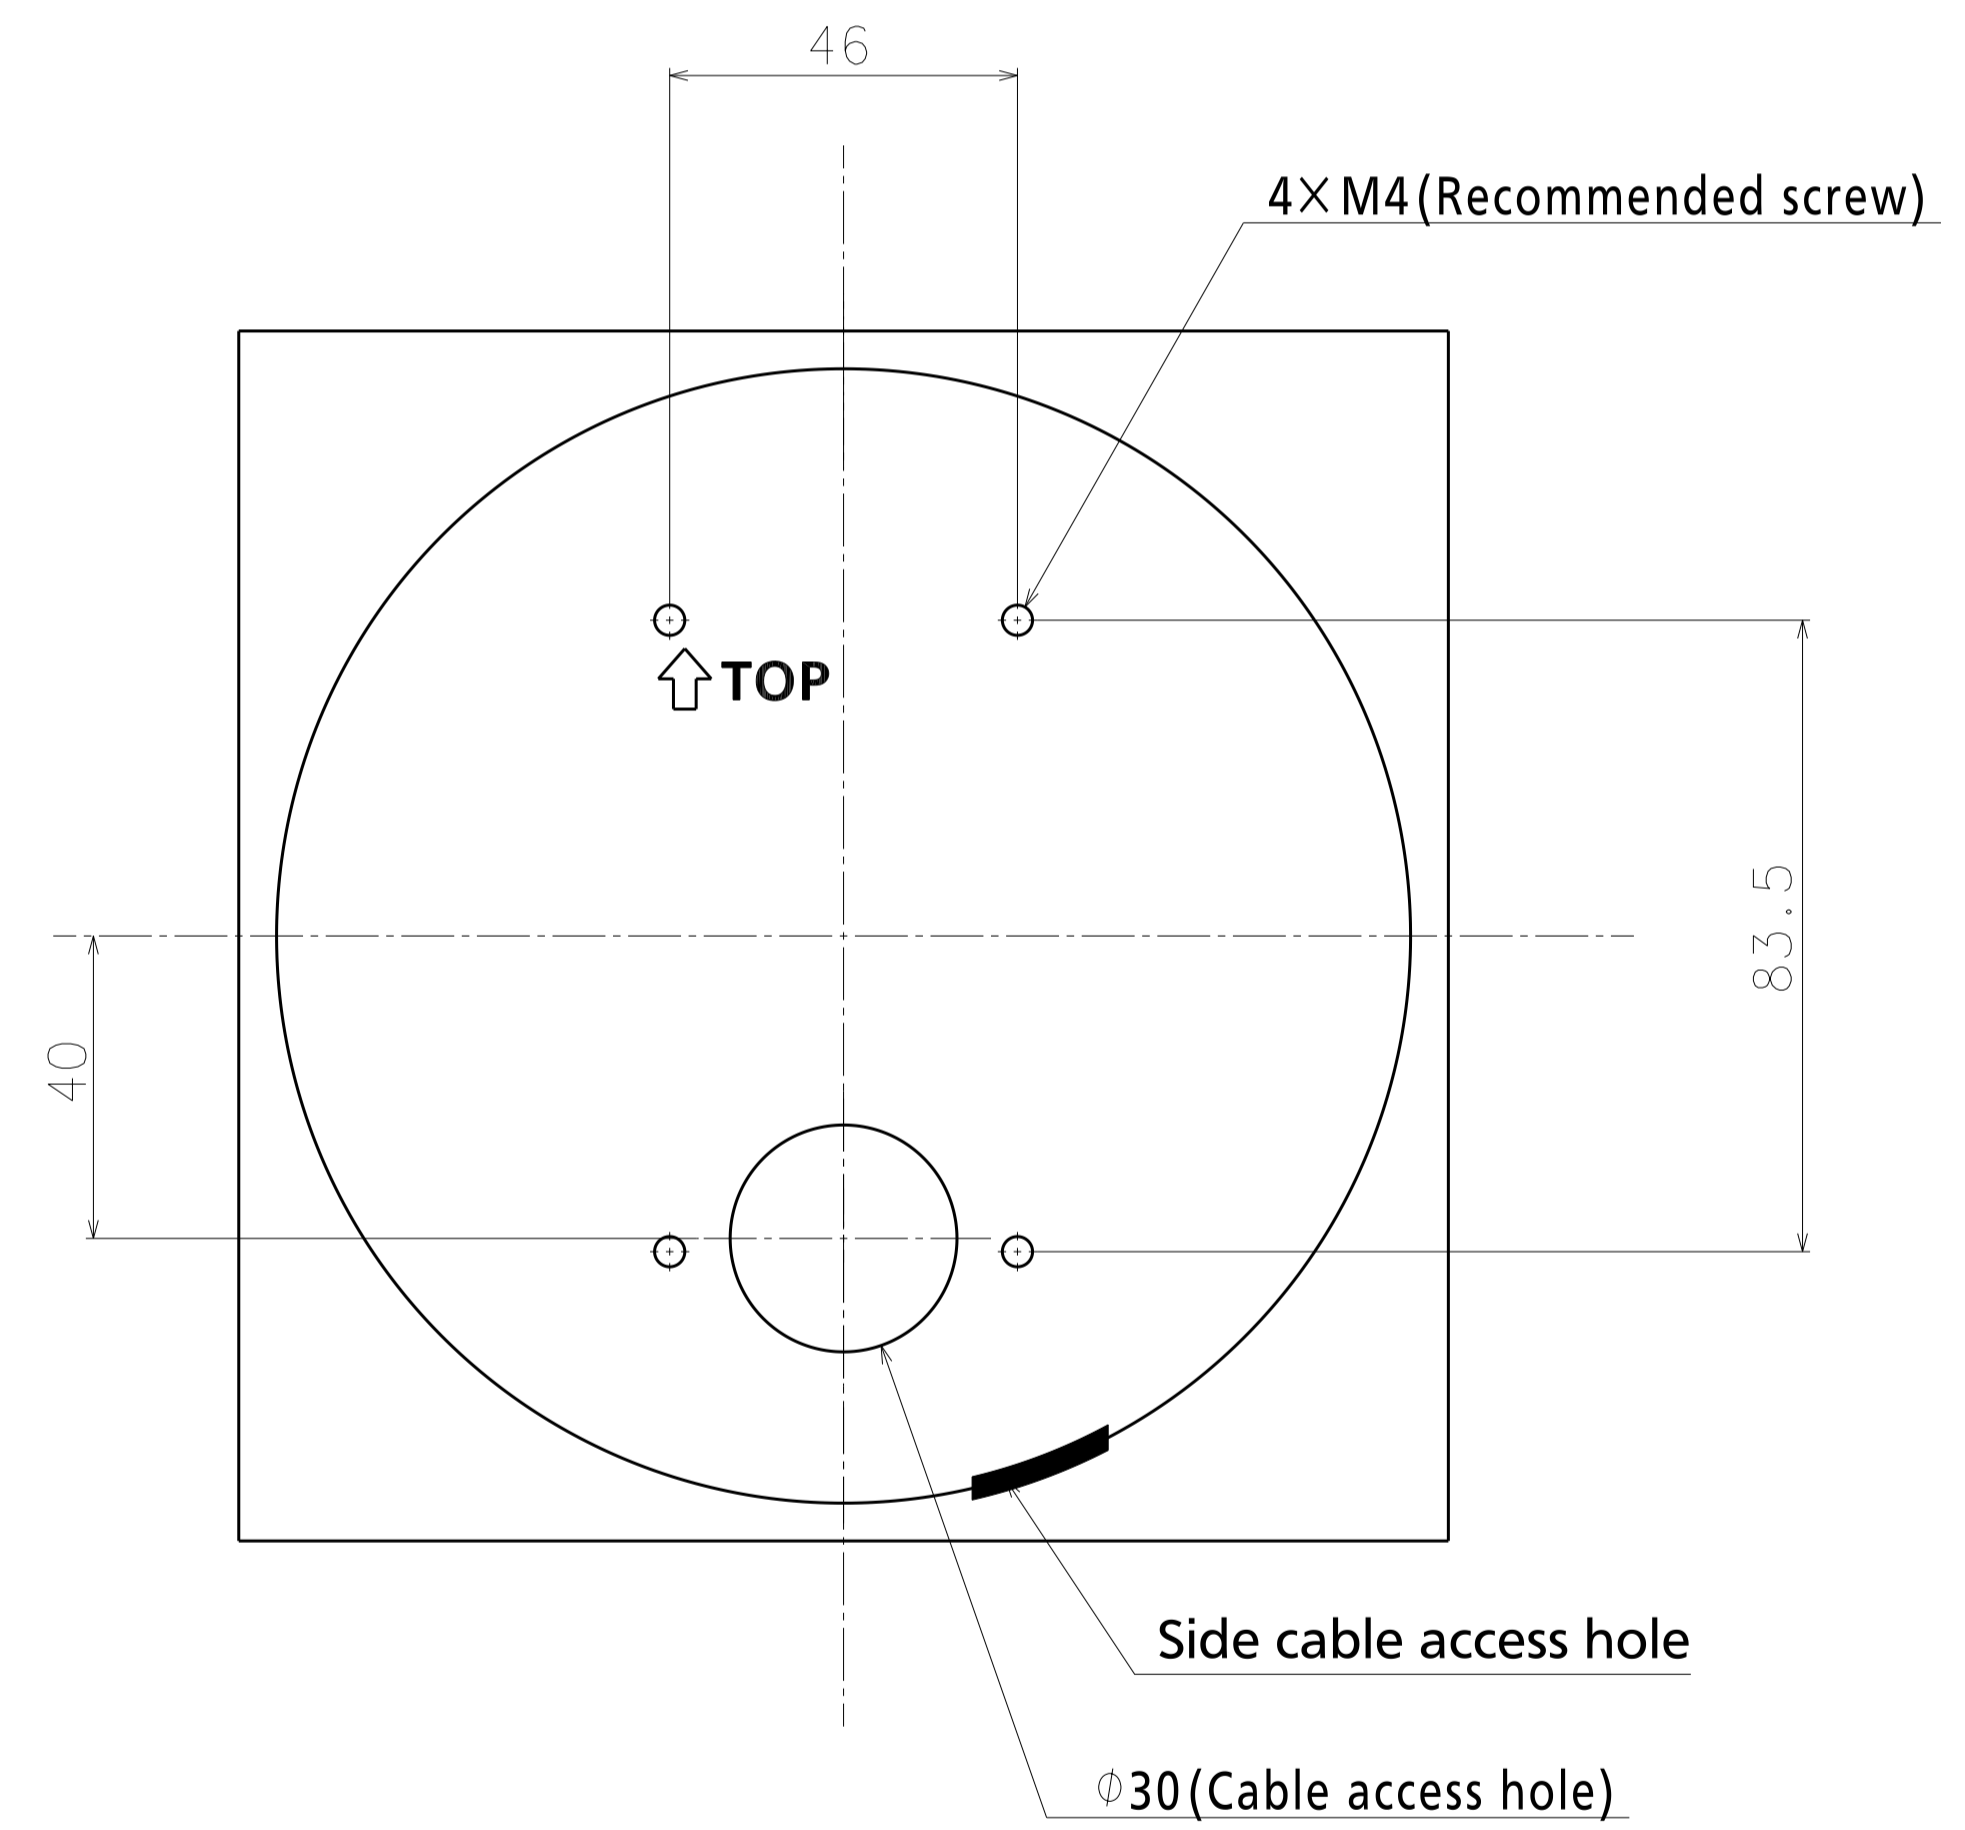

Inside of camera  
fixing screw cover

With Attachment Plate

Weight : Approx. 390 g {0.86 lbs} (When using the attachment plate)

WV-S4151

Inside of SD-slot cover  
(S=2:1)

View A

View B

Template for mounting

Attach to WV-Q105A

Attach to WV-QCL100-W

Attach to WV-QWL500-W