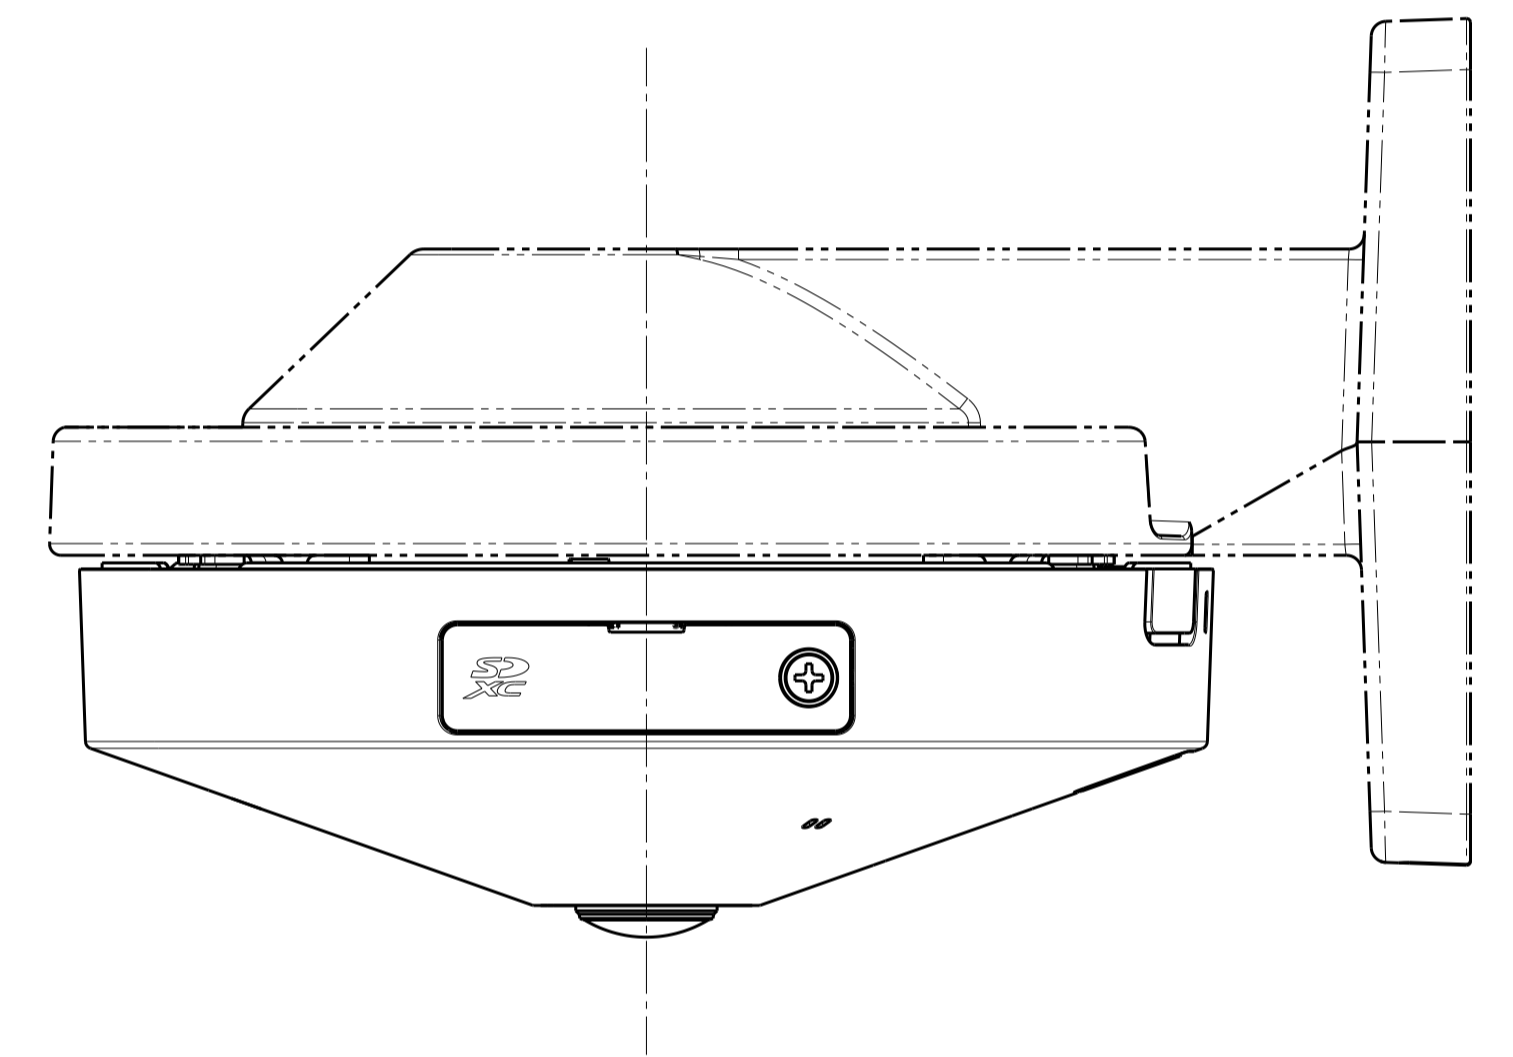

Inside of camera  
fixing screw cover

With Attachment Plate

Weight : Approx. 390 g {0.86 lbs} (When using the attachment plate)

WV-S4151

Inside of SD-slot cover  
(S=2:1)

View A

View B

Template for mounting

Attach to WV-Q105A

Attach to WV-QCL100-W

Attach to WV-QWL500-W