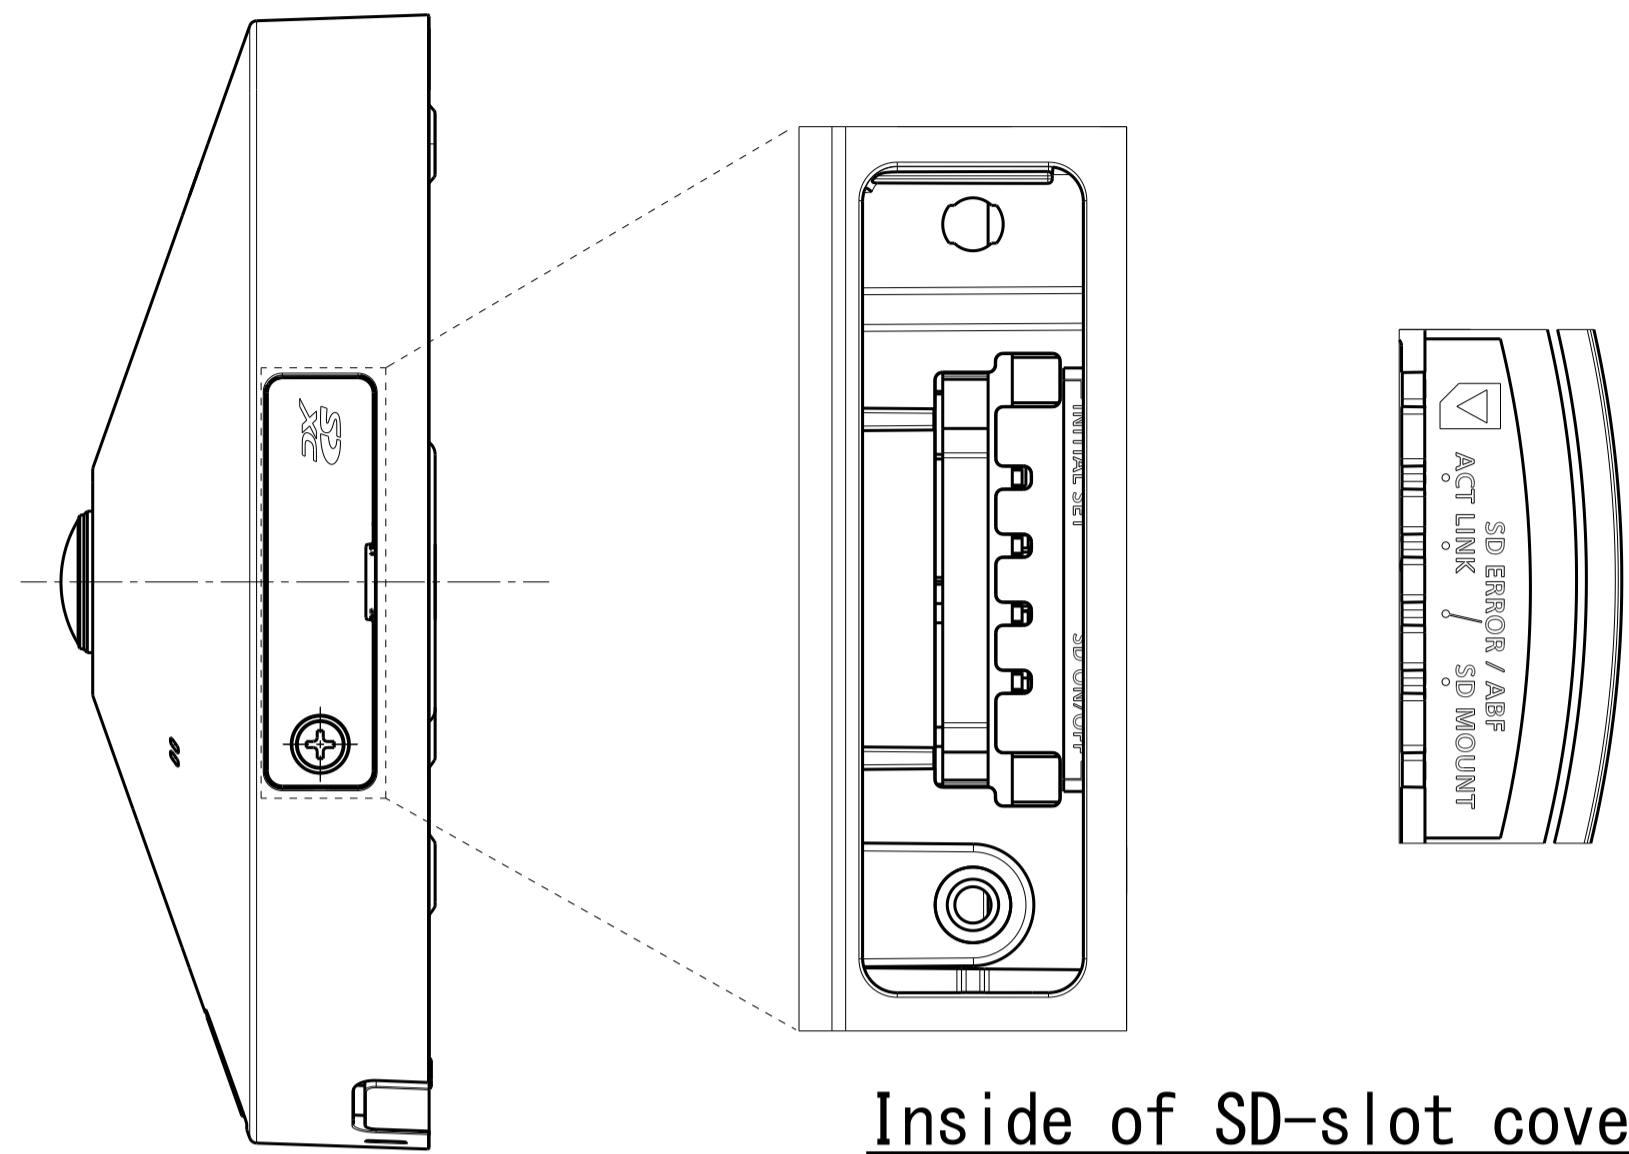

Inside of camera  
fixing screw cover

With Attachment Plate

Weight : Approx. 390 g {0.86 lbs} (When using the attachment plate)

WV-S4151

Inside of SD-slot cover  
(S=2:1)

View A

View B

Template for mounting

Attach to WV-Q105A

Attach to WV-QCL100-W

Attach to WV-QWL500-W