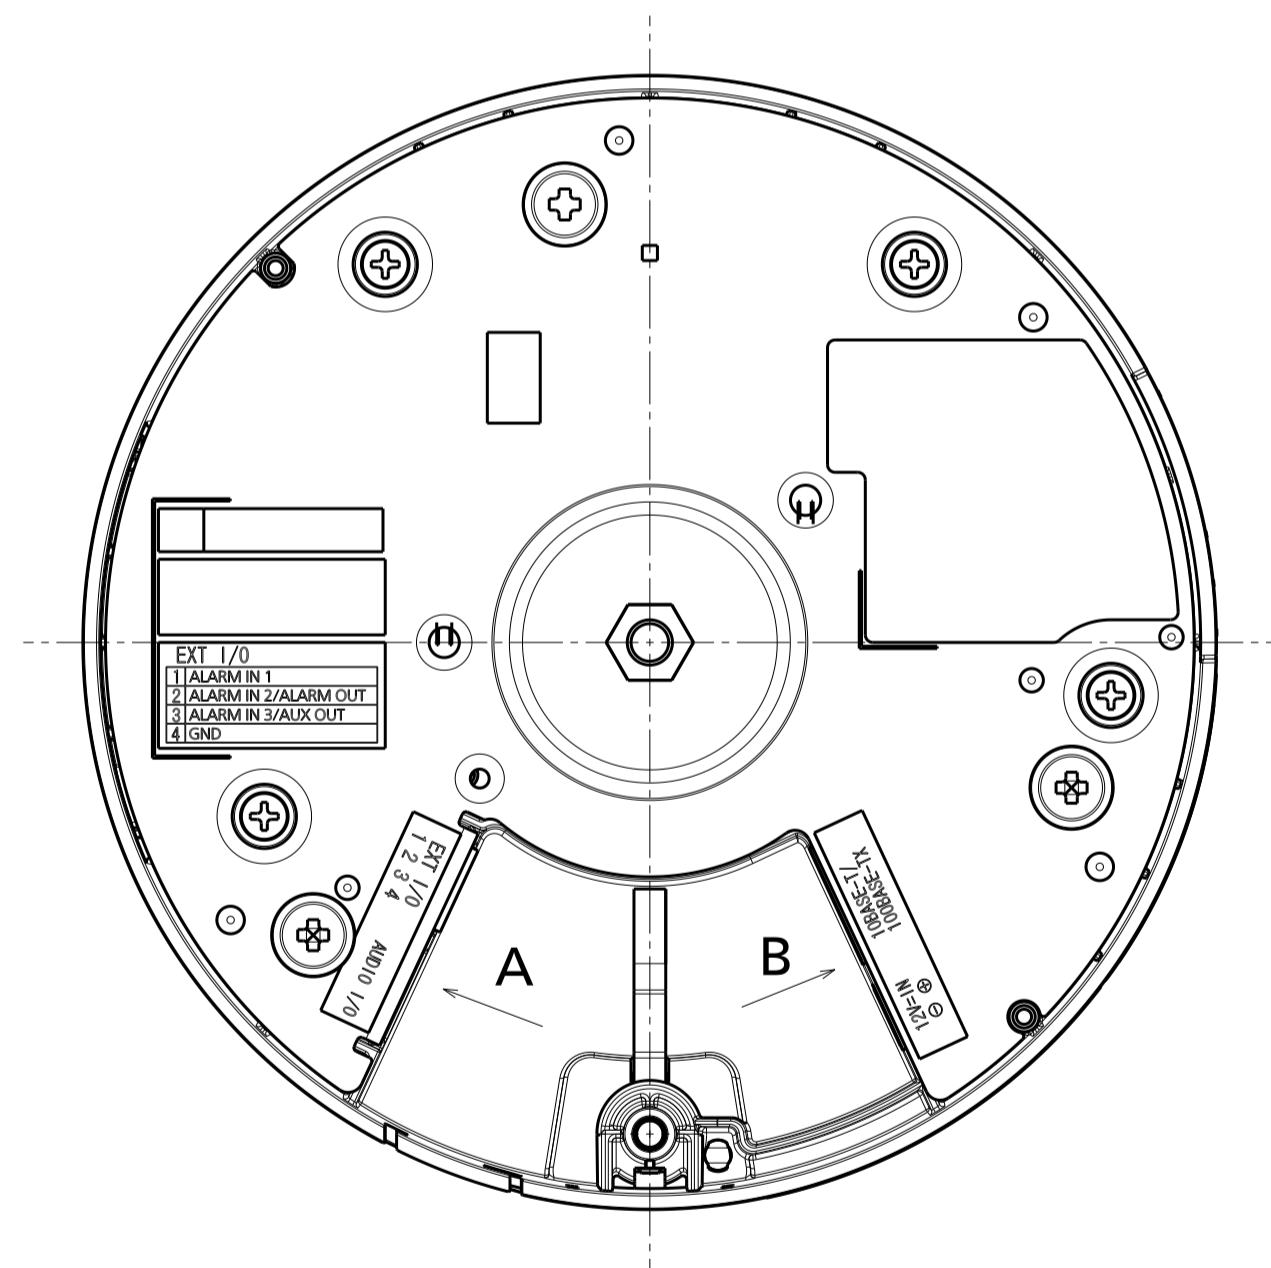

Inside of camera  
fixing screw cover

With Attachment Plate

Weight : Approx. 390 g {0.86 lbs} (When using the attachment plate)

WV-S4151

Inside of SD-slot cover  
(S=2:1)

View A

View B

Template for mounting

Attach to WV-Q105A

Attach to WV-QCL100-W

Attach to WV-QWL500-W