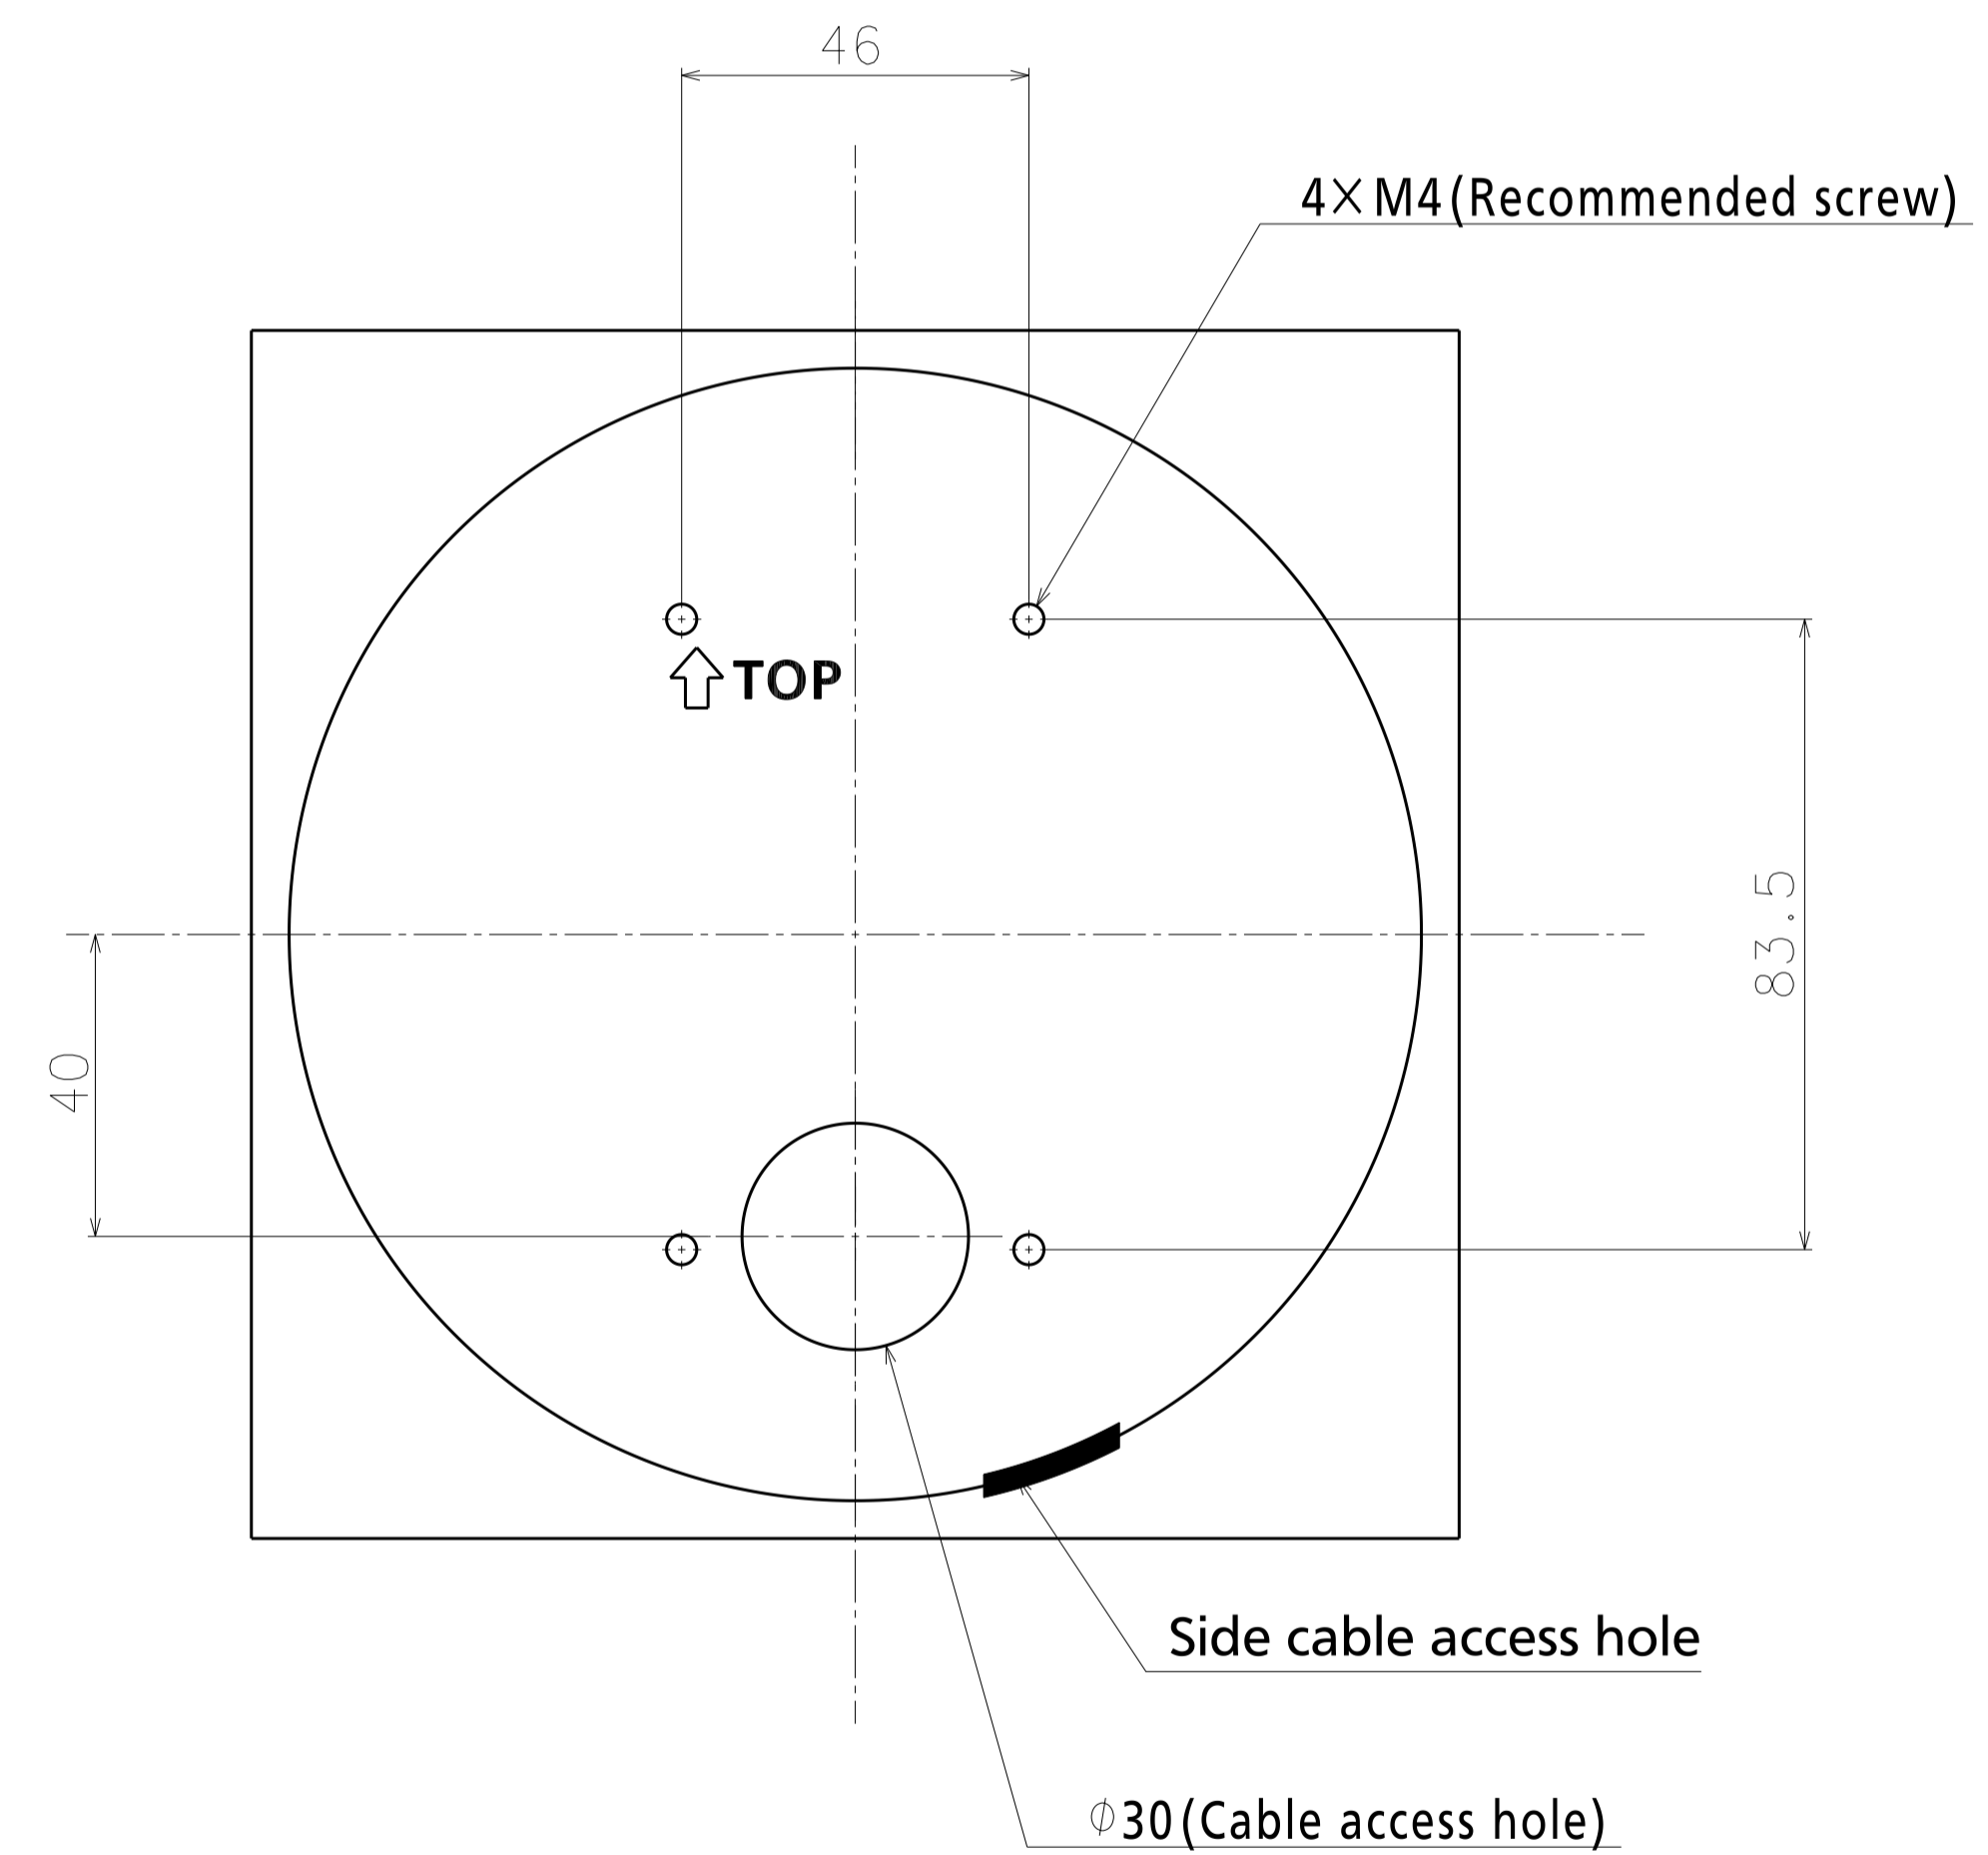

Inside of camera
fixing screw cover

With Attachment Plate

Weight : Approx. 400 g {0.88 lbs} (When using the attachment plate)

WV-X4172

Inside of SD-slot cover
(S=2:1)

View A

Template for mounting

Attach to WV-Q105A

Attach to WV-QCL100-W

Attach to WV-QWL500-W