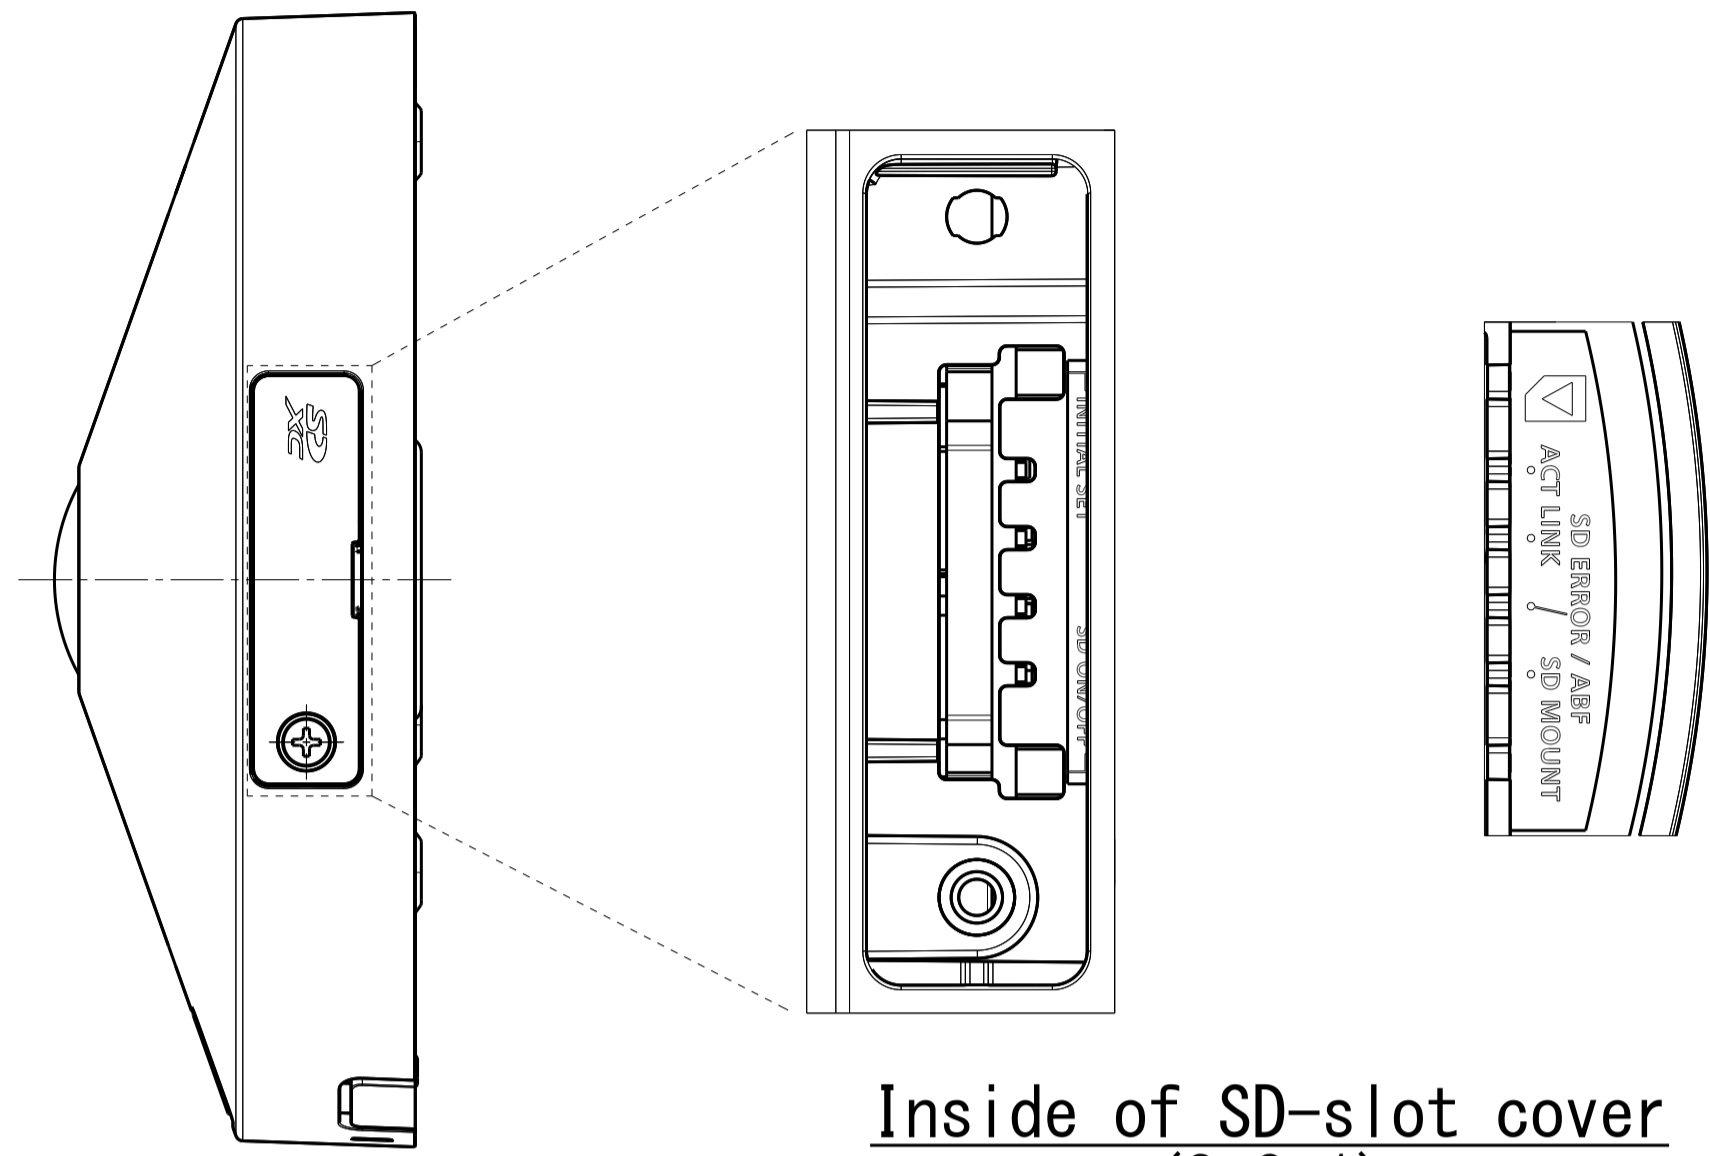

Inside of camera
fixing screw cover

With Attachment Plate

Weight : Approx. 400 g {0.88 lbs} (When using the attachment plate)

WV-X4172

Inside of SD-slot cover
(S=2:1)

View A

Template for mounting

Attach to WV-Q105A

Attach to WV-QCL100-W

Attach to WV-QWL500-W