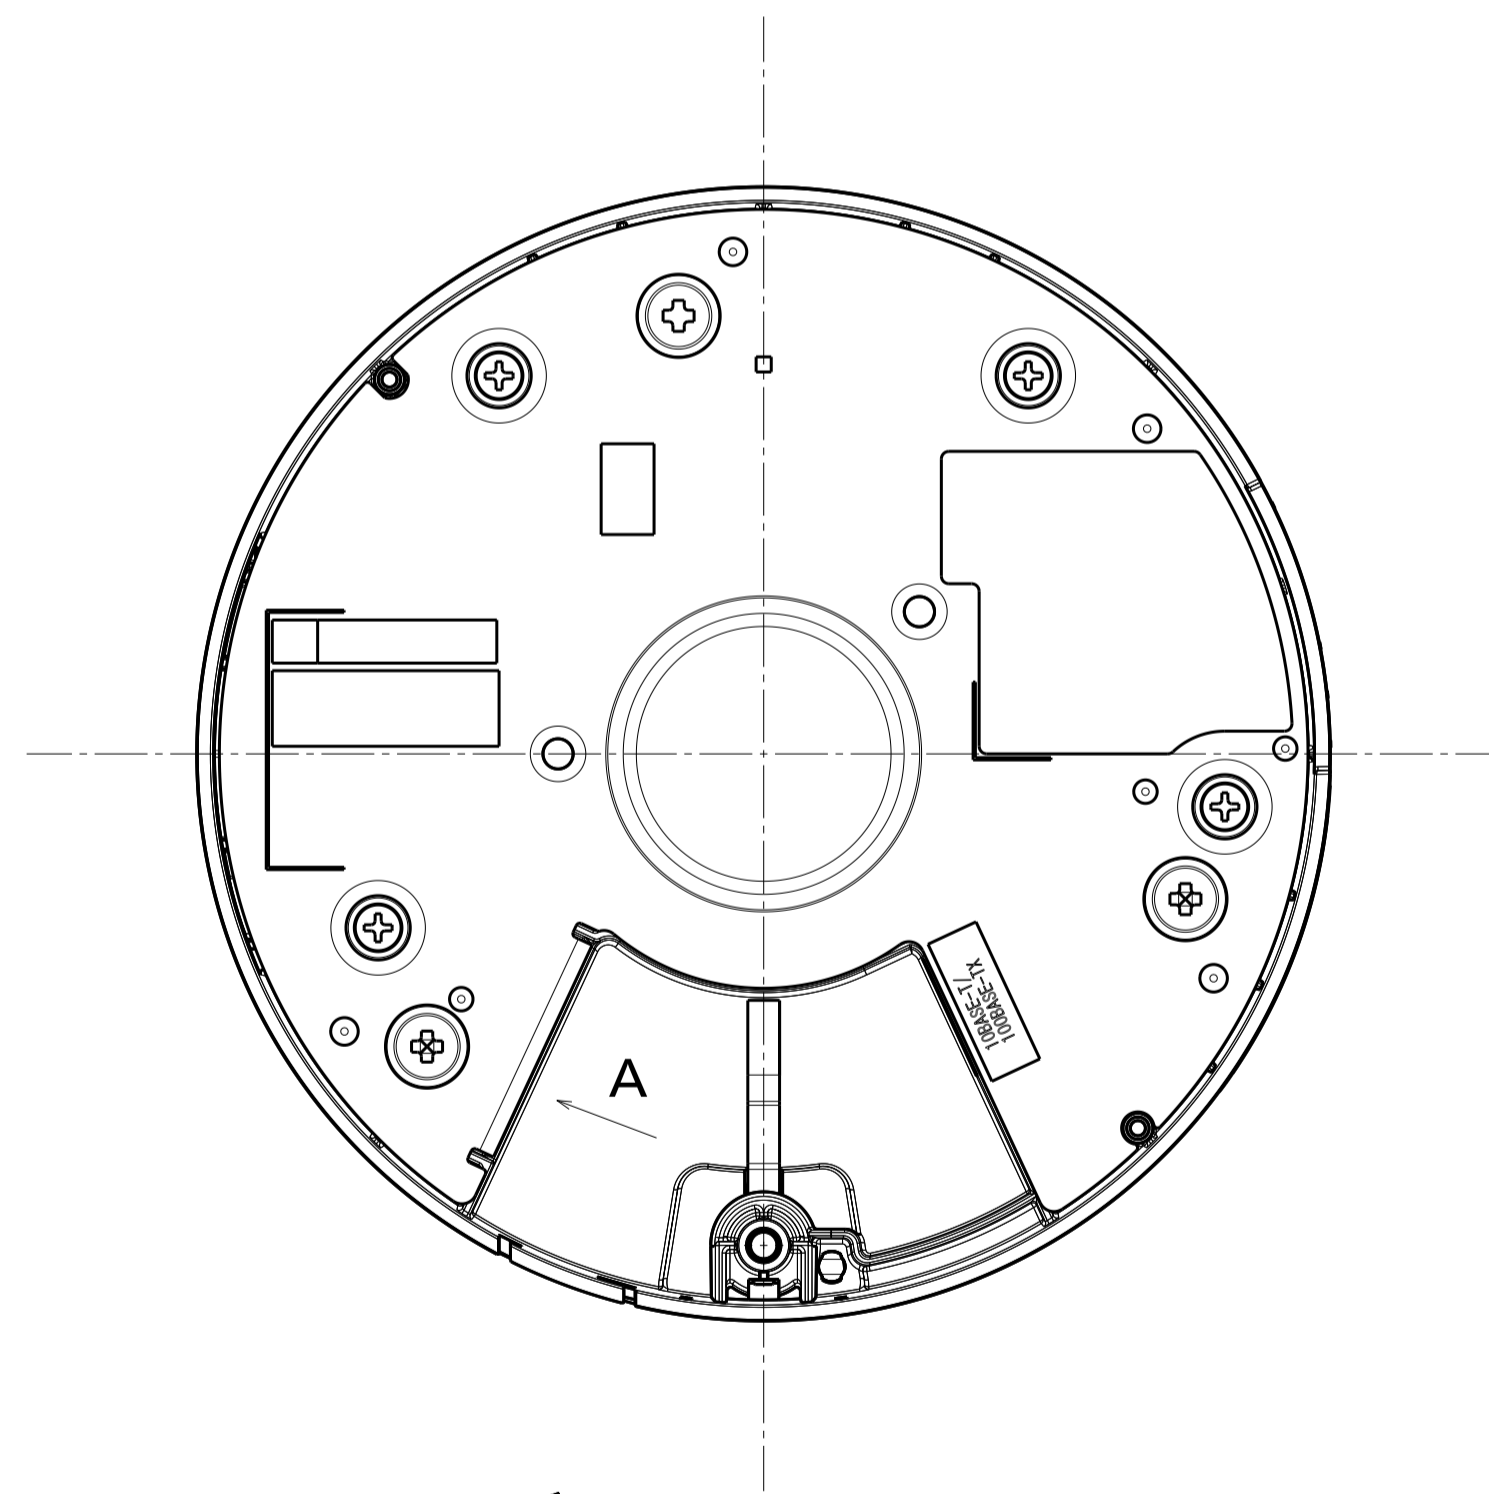

Inside of camera
fixing screw cover

With Attachment Plate

Weight : Approx. 400 g {0.88 lbs} (When using the attachment plate)

WV-X4172

Inside of SD-slot cover
(S=2:1)

View A

Template for mounting

Attach to WV-Q105A

Attach to WV-QCL100-W

Attach to WV-QWL500-W