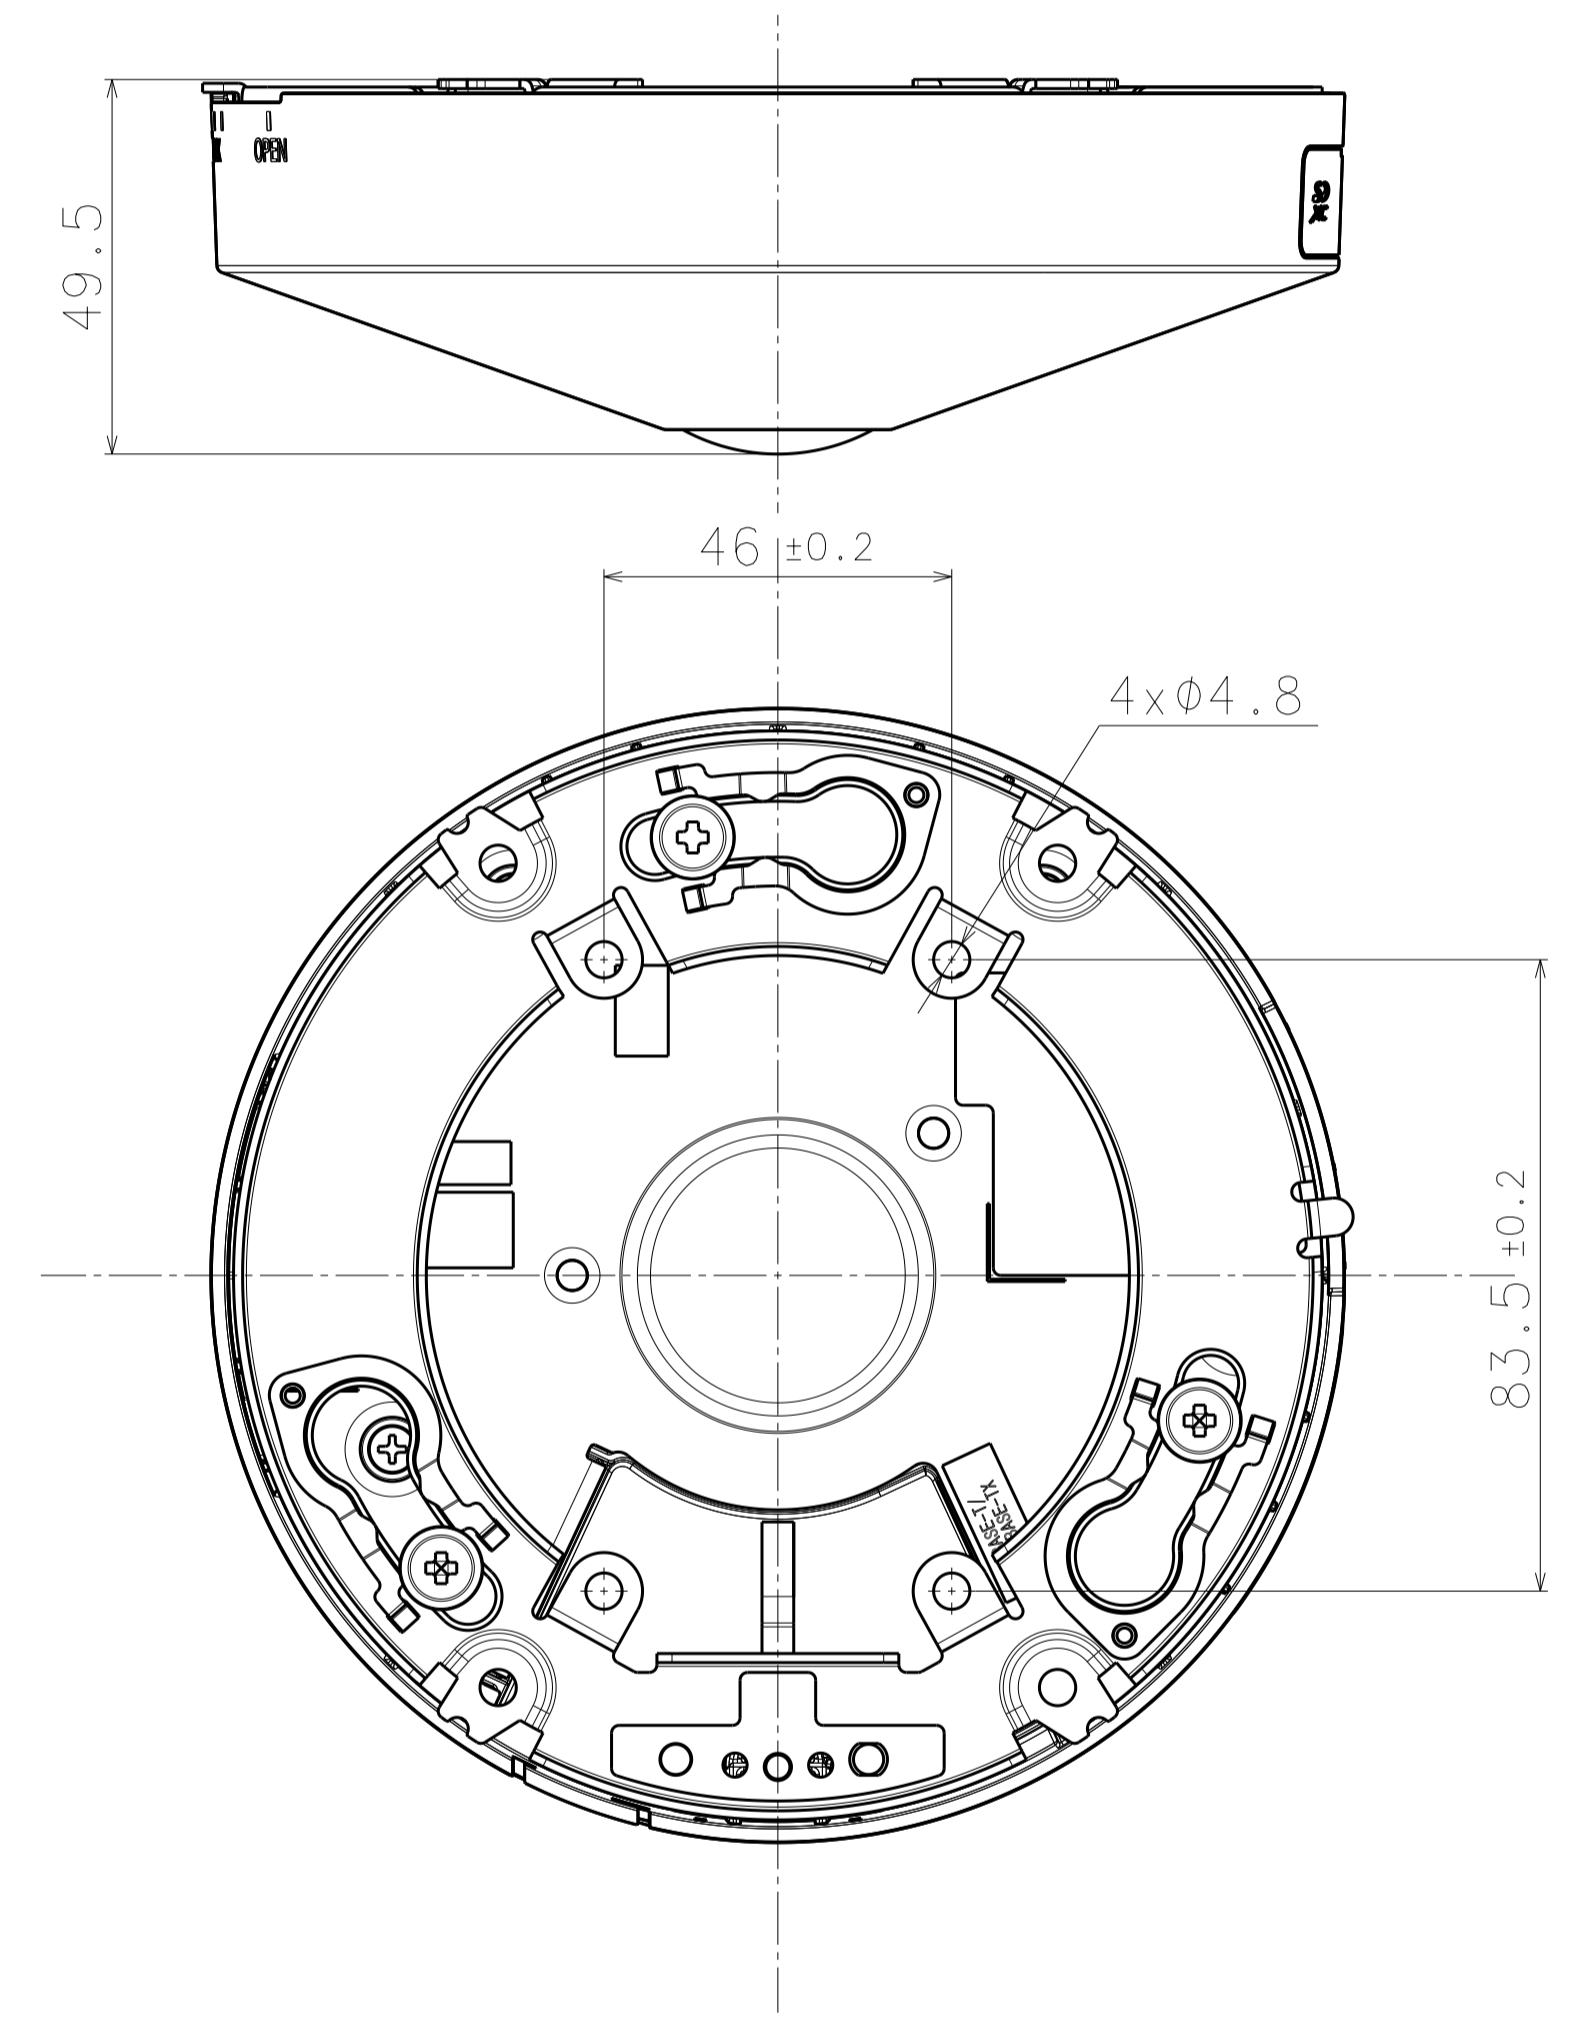

Inside of camera
fixing screw cover

With Attachment Plate

Weight : Approx. 400 g {0.88 lbs} (When using the attachment plate)

WV-X4172

Inside of SD-slot cover
(S=2:1)

View A

Template for mounting

Attach to WV-Q105A

Attach to WV-QCL100-W

Attach to WV-QWL500-W