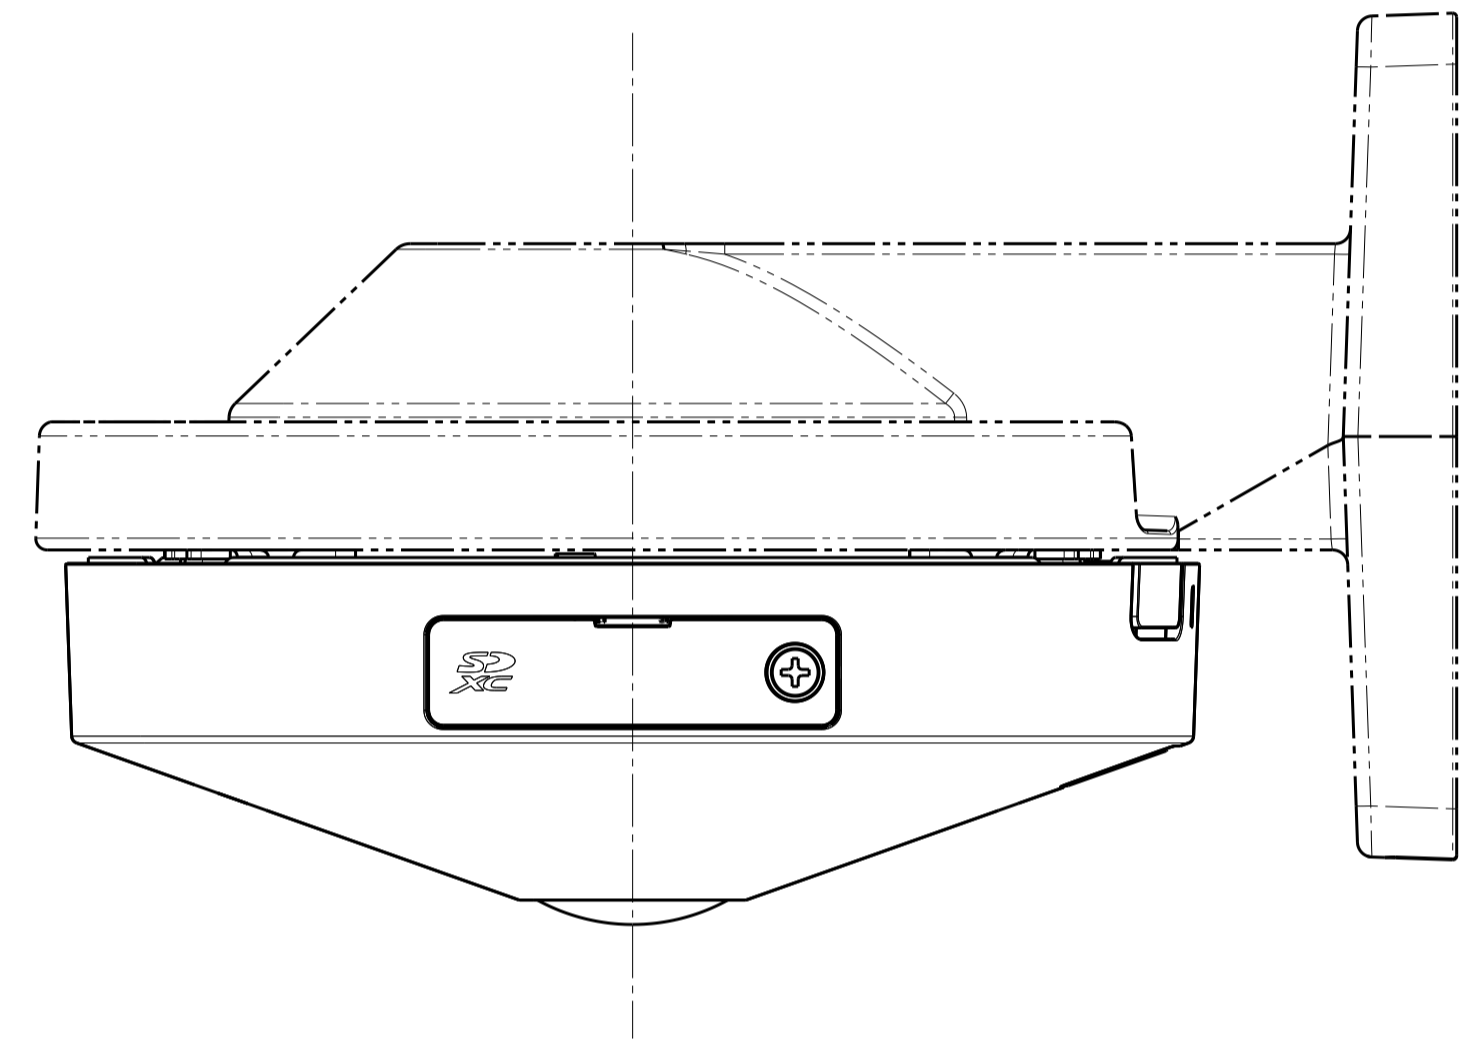

Inside of camera
fixing screw cover

With Attachment Plate

Weight : Approx. 400 g {0.88 lbs} (When using the attachment plate)

WV-X4172

Inside of SD-slot cover
(S=2:1)

View A

Template for mounting

Attach to WV-Q105A

Attach to WV-QCL100-W

Attach to WV-QWL500-W