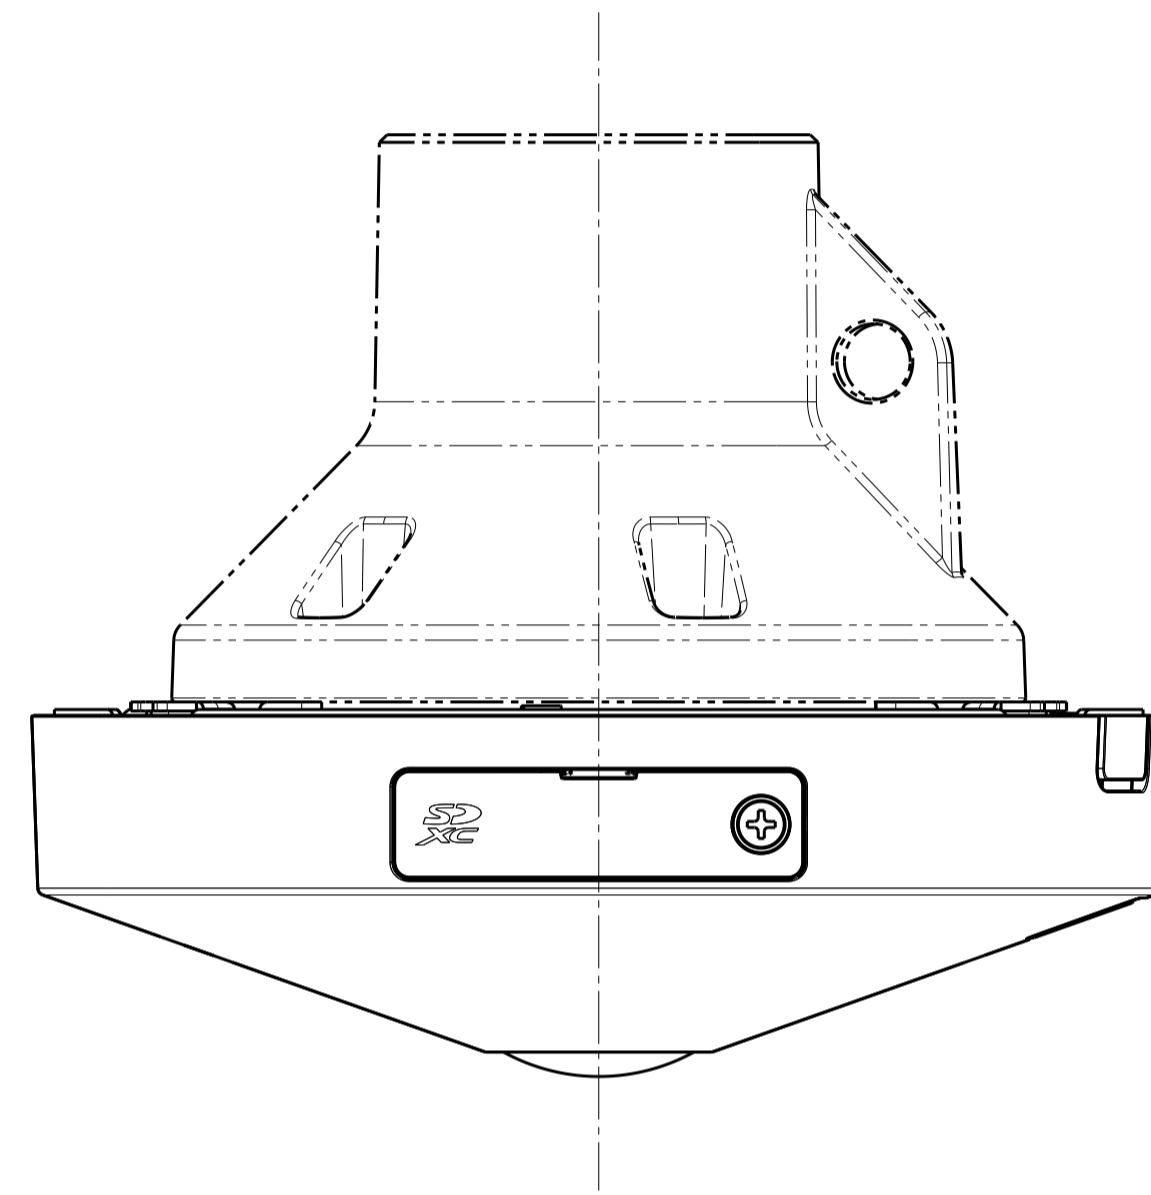

Inside of camera
fixing screw cover

With Attachment Plate

Weight : Approx. 400 g {0.88 lbs} (When using the attachment plate)

WV-X4172

Inside of SD-slot cover
(S=2:1)

View A

Template for mounting

Attach to WV-Q105A