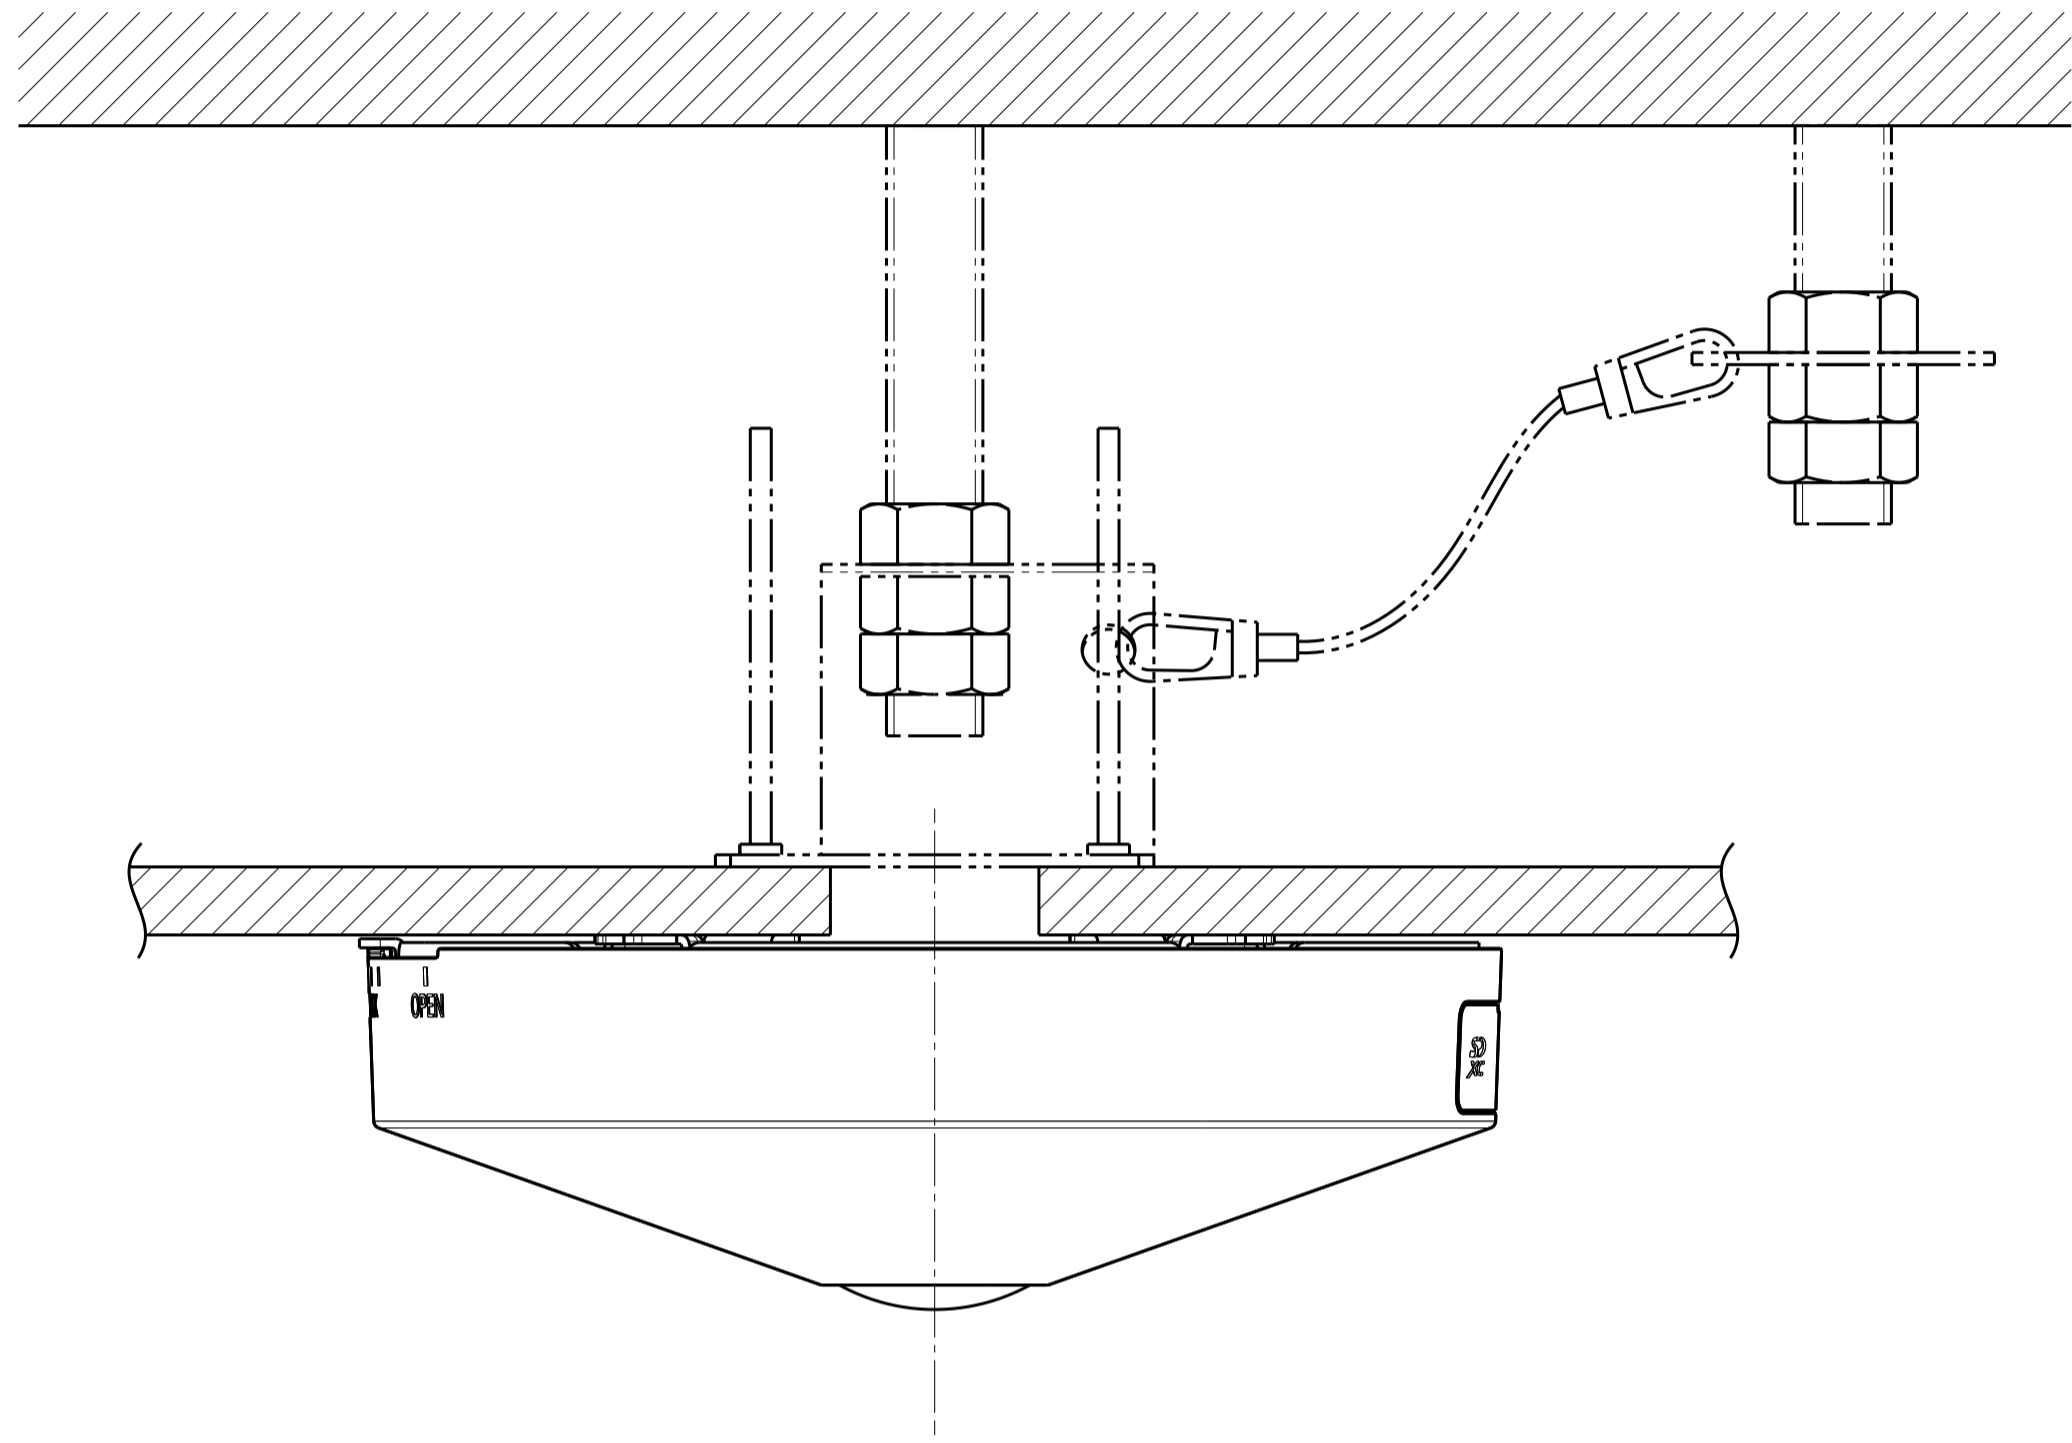

Inside of camera
fixing screw cover

With Attachment Plate

Weight : Approx. 400 g {0.88 lbs} (When using the attachment plate)

WV-X4172

Inside of SD-slot cover
(S=2:1)

View A

Template for mounting

Attach to WV-Q105A

Attach to WV-QCL100-W

Attach to WV-QWL500-W