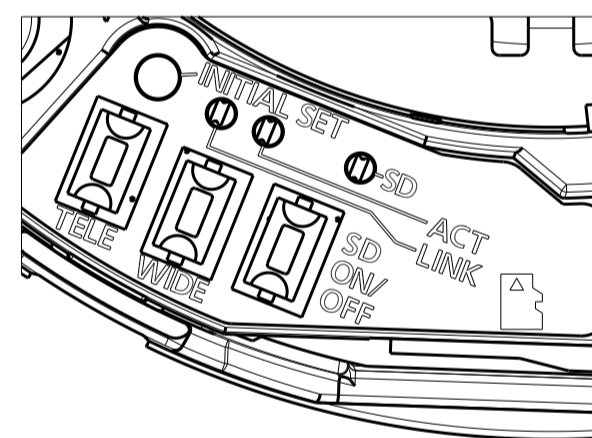

Model number	Dome type
WV-S2236L (WV-S2236LZYS)	Clear dome
WV-S2236LG (WV-S2236LGZYS)	Smoke dome

Weight : Approx. 570 g {1.26 lbs}

DetailA (2:1)

Without Enclosure

Model number	Dome type
WV-S2236L (WV-S2236LZYS)	Clear dome
WV-S2236LG (WV-S2236LGZYS)	Smoke dome

Template for mounting

Attach to WV-QSR501-W

Attach to WV-QEM100-W

Attach to WV-QWL500-W

Attach to WV-QCL100-W

Model number	Dome type
WV-S2236L (WV-S2236LZYS)	Clear dome
WV-S2236LG (WV-S2236LGZYS)	Smoke dome