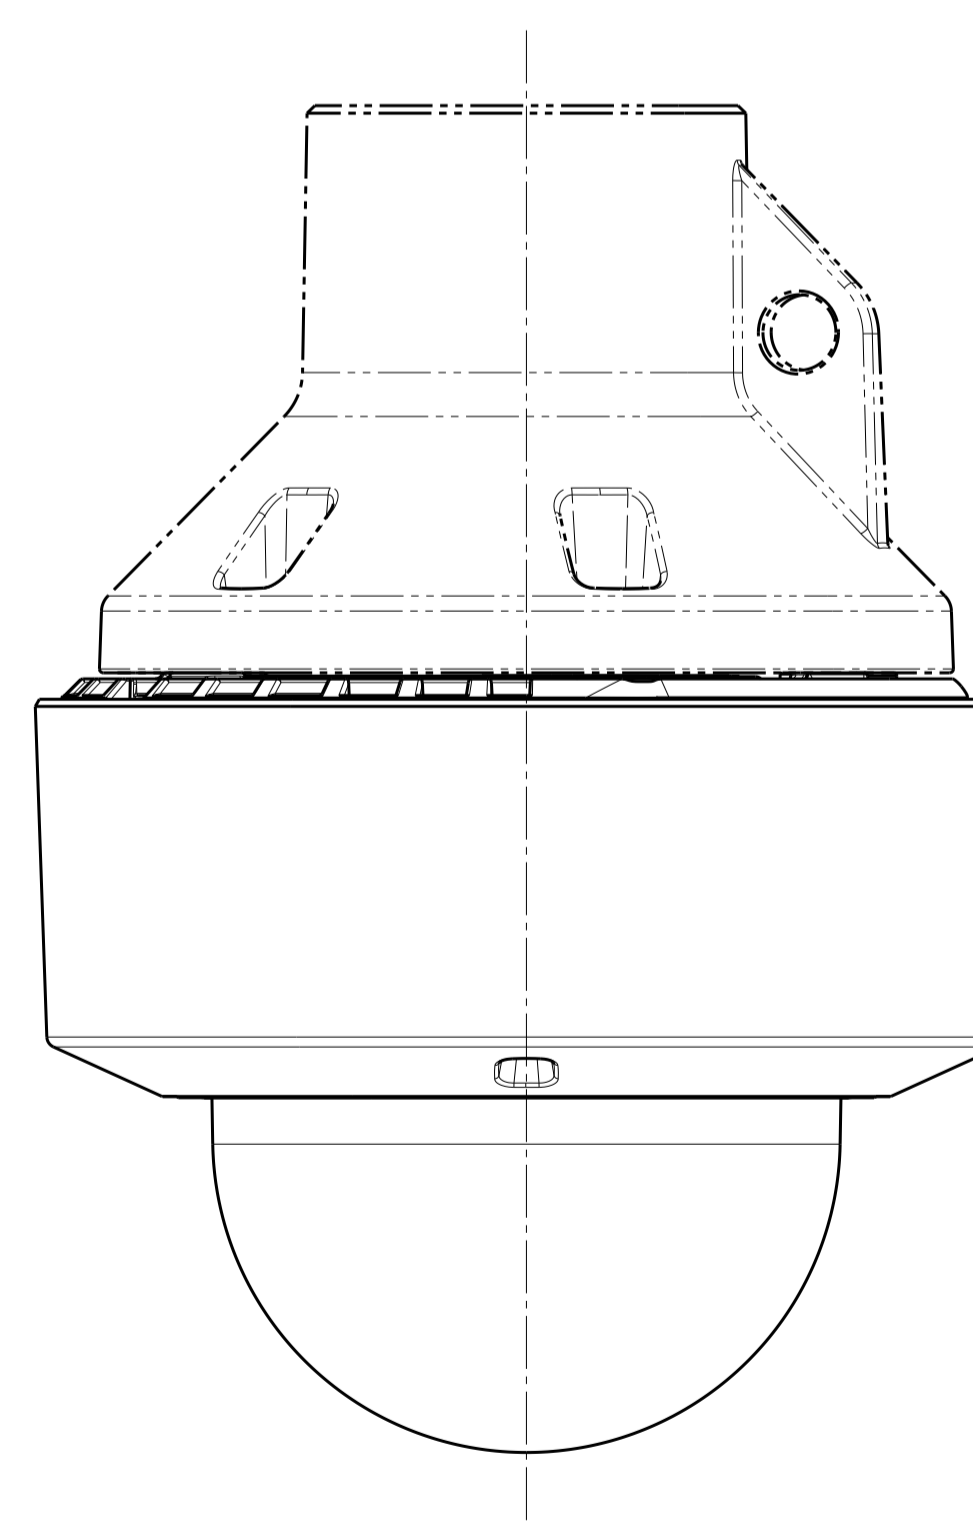

Model number	Dome type
WV-S2236L (WV-S2236LZYS)	Clear dome
WV-S2236LG (WV-S2236LGZYS)	Smoke dome

Weight : Approx. 570 g {1.26 lbs}

DetailA (2:1)

Without Enclosure

Model number	Dome type
WV-S2236L (WV-S2236LZYS)	Clear dome
WV-S2236LG (WV-S2236LGZYS)	Smoke dome

Template for mounting

Attach to WV-QSR501-W

Attach to WV-QEM100-W

Attach to WV-QWL500-W

Attach to WV-QCL100-W

Model number	Dome type
WV-S2236L (WV-S2236LZYS)	Clear dome
WV-S2236LG (WV-S2236LGZYS)	Smoke dome