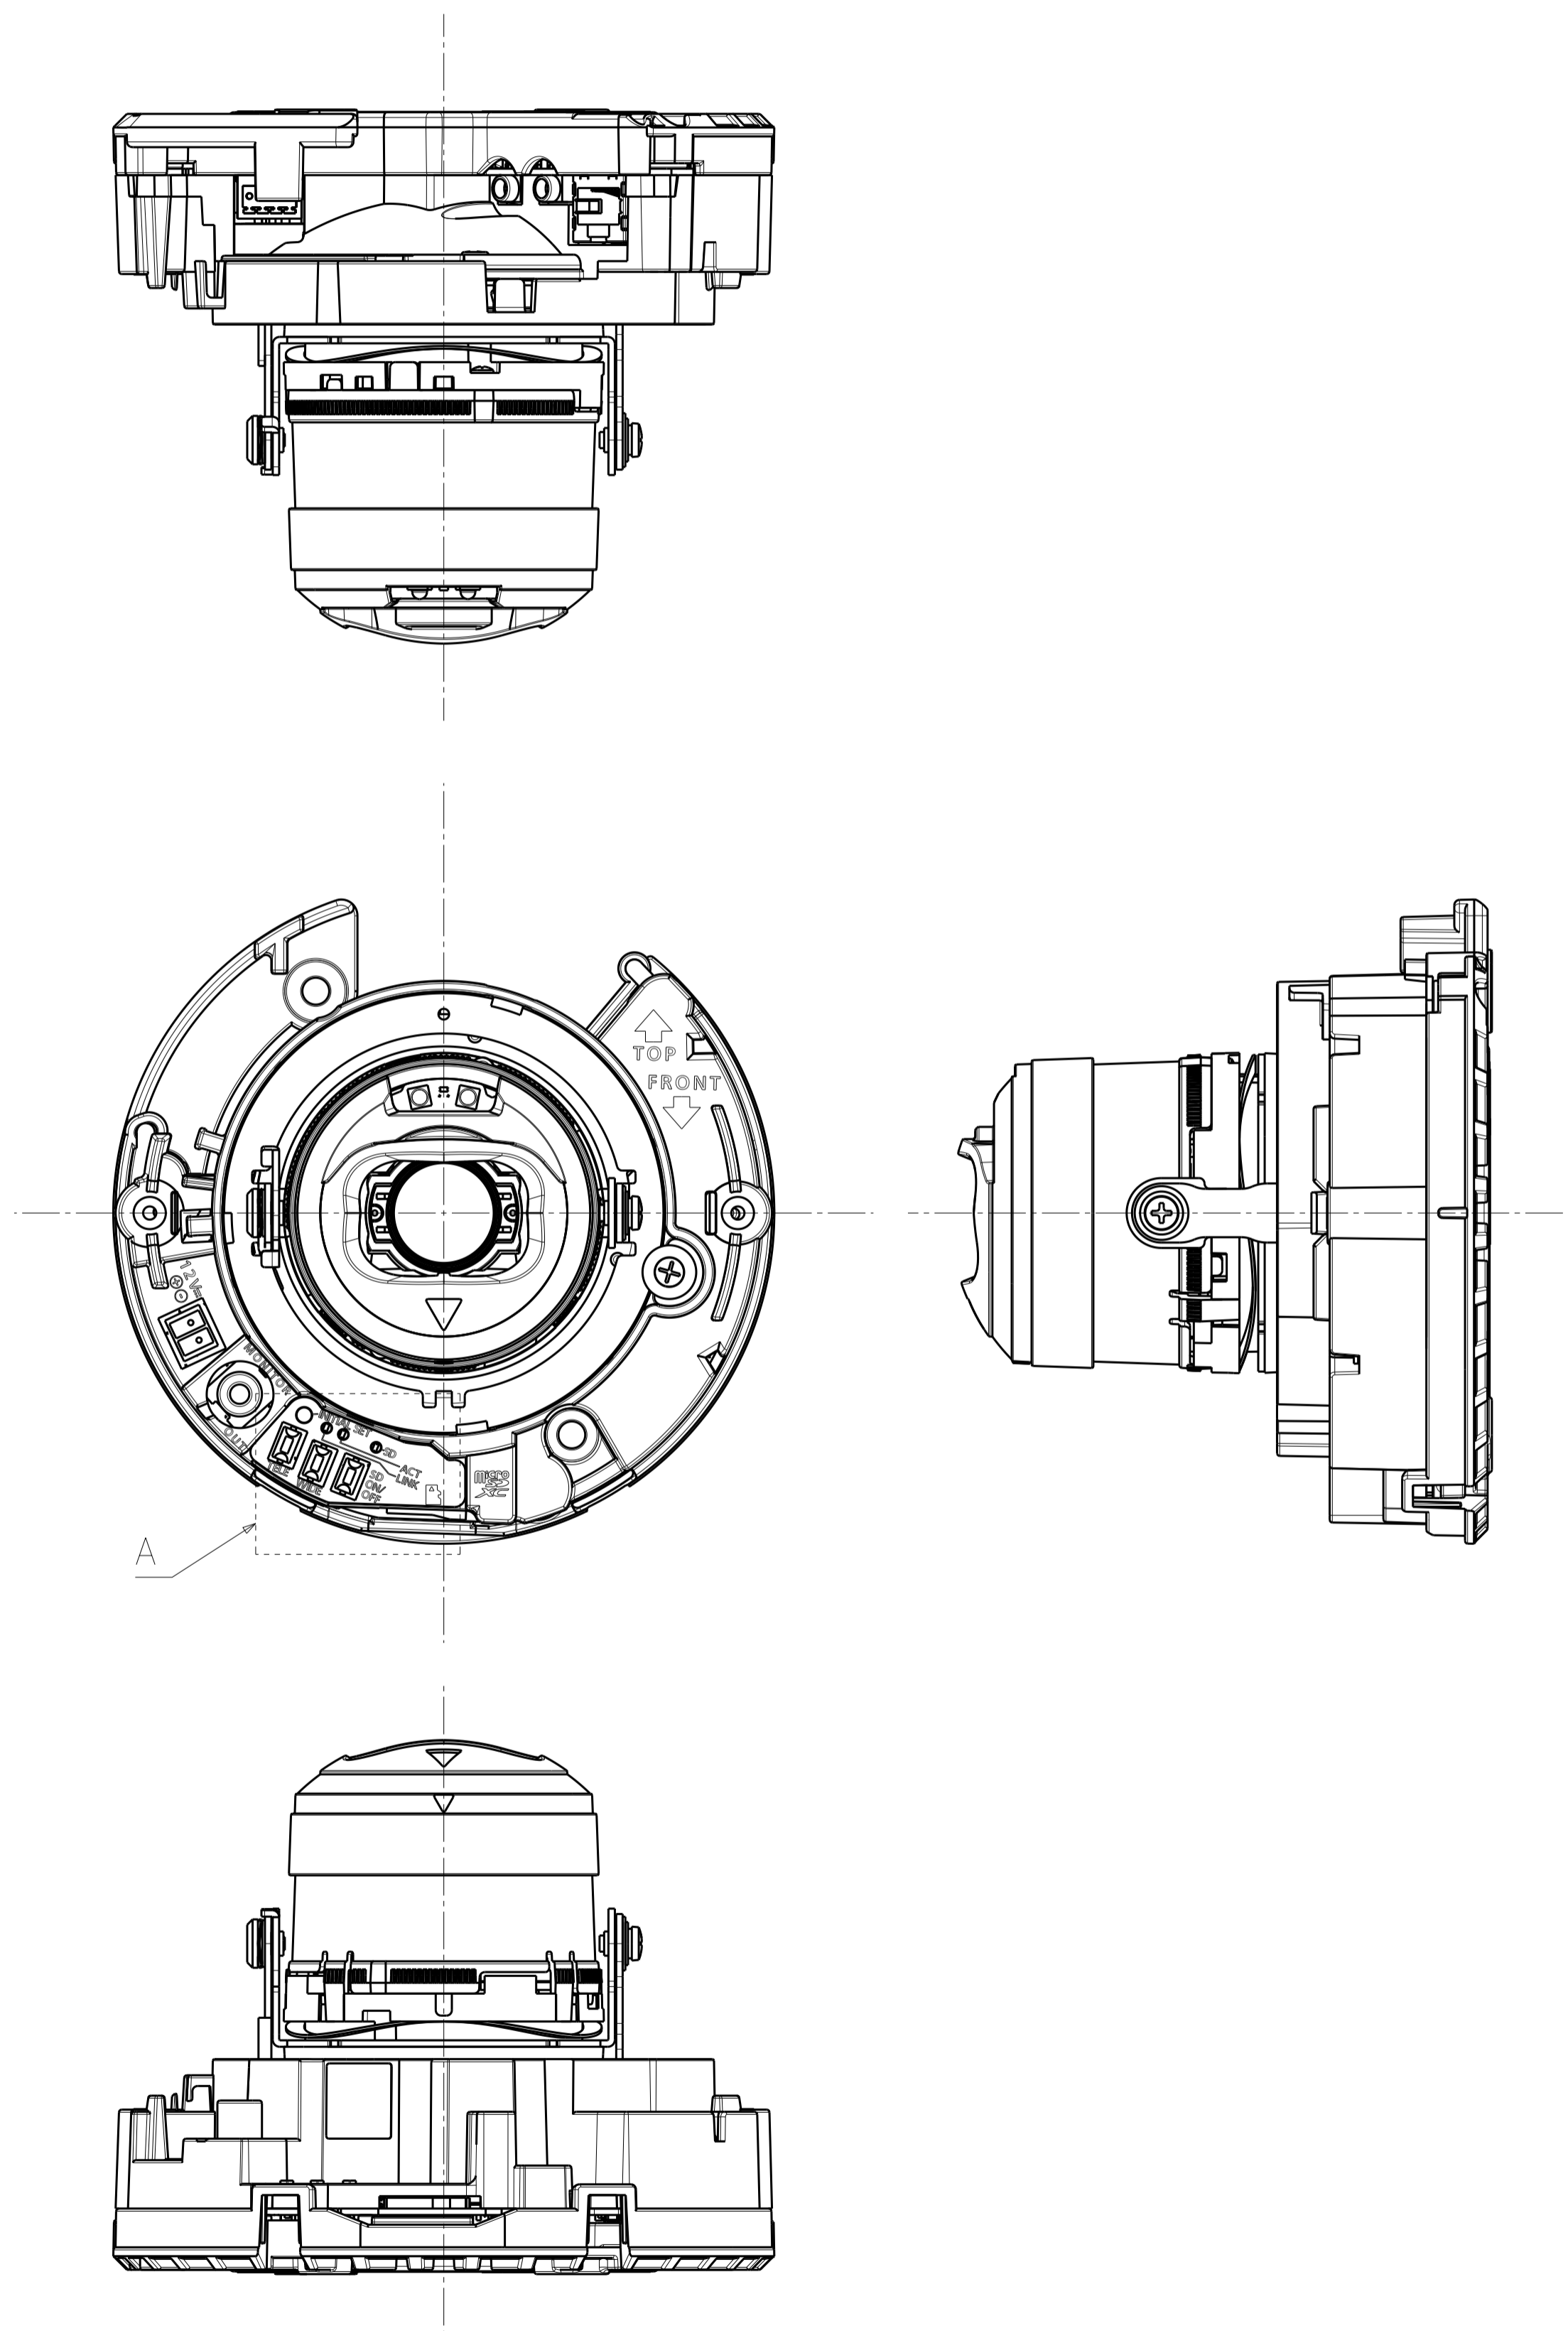

Model number	Dome type
WV-S2236L (WV-S2236LZYS)	Clear dome
WV-S2236LG (WV-S2236LGZYS)	Smoke dome

Weight : Approx. 570 g {1.26 lbs}

DetailA (2:1)

Without Enclosure

Model number	Dome type
WV-S2236L (WV-S2236LZYS)	Clear dome
WV-S2236LG (WV-S2236LGZYS)	Smoke dome

Template for mounting

Attach to WV-QSR501-W

Attach to WV-QEM100-W

Attach to WV-QWL500-W

Attach to WV-QCL100-W

Model number	Dome type
WV-S2236L (WV-S2236LZYS)	Clear dome
WV-S2236LG (WV-S2236LGZYS)	Smoke dome