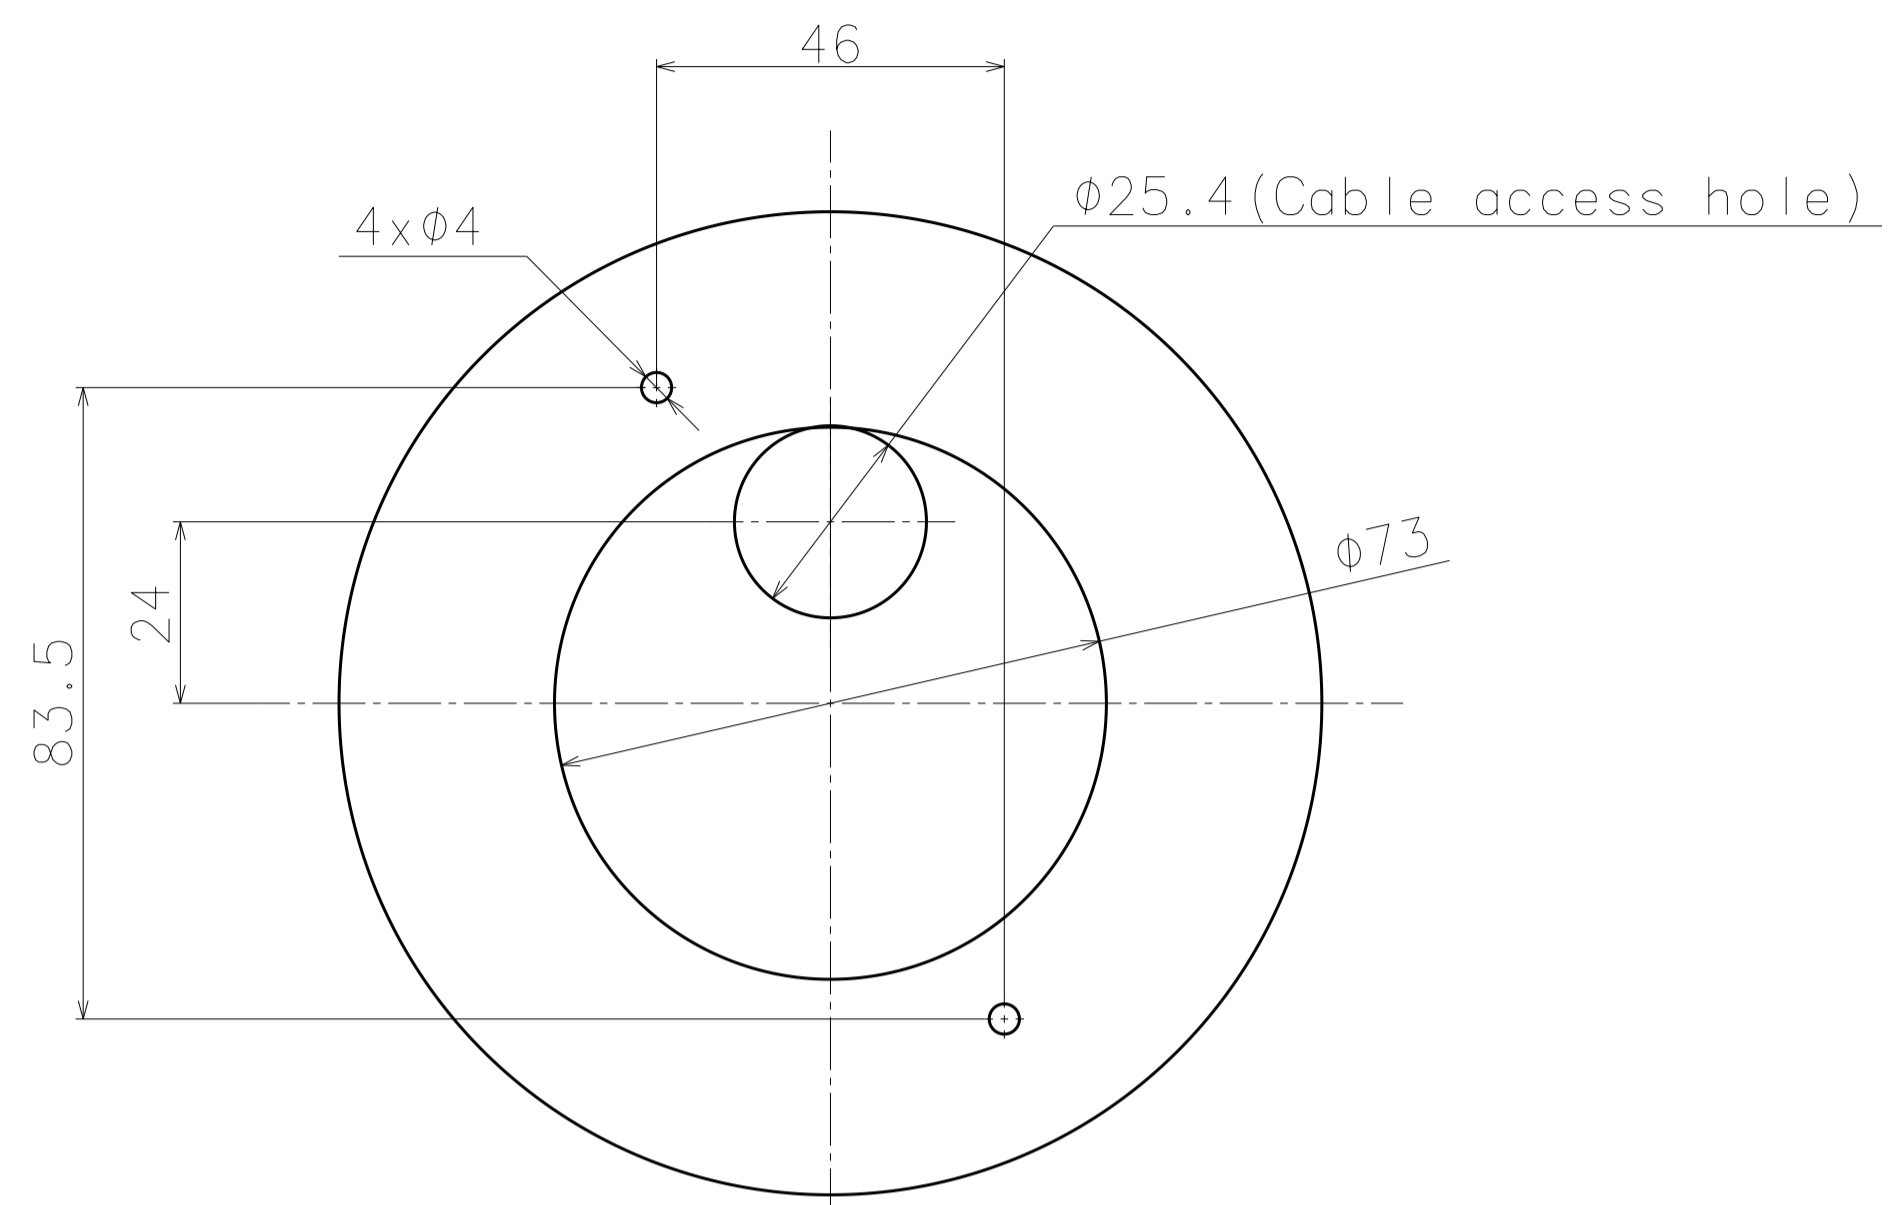

Model number	Dome type
WV-S2236L (WV-S2236LZYS)	Clear dome
WV-S2236LG (WV-S2236LGZYS)	Smoke dome

Weight : Approx. 570 g {1.26 lbs}

DetailA (2:1)

Without Enclosure

Model number	Dome type
WV-S2236L (WV-S2236LZYS)	Clear dome
WV-S2236LG (WV-S2236LGZYS)	Smoke dome

Template for mounting

Attach to WV-QSR501-W

Attach to WV-QEM100-W

Attach to WV-QWL500-W

Attach to WV-QCL100-W

Model number	Dome type
WV-S2236L (WV-S2236LZYS)	Clear dome
WV-S2236LG (WV-S2236LGZYS)	Smoke dome