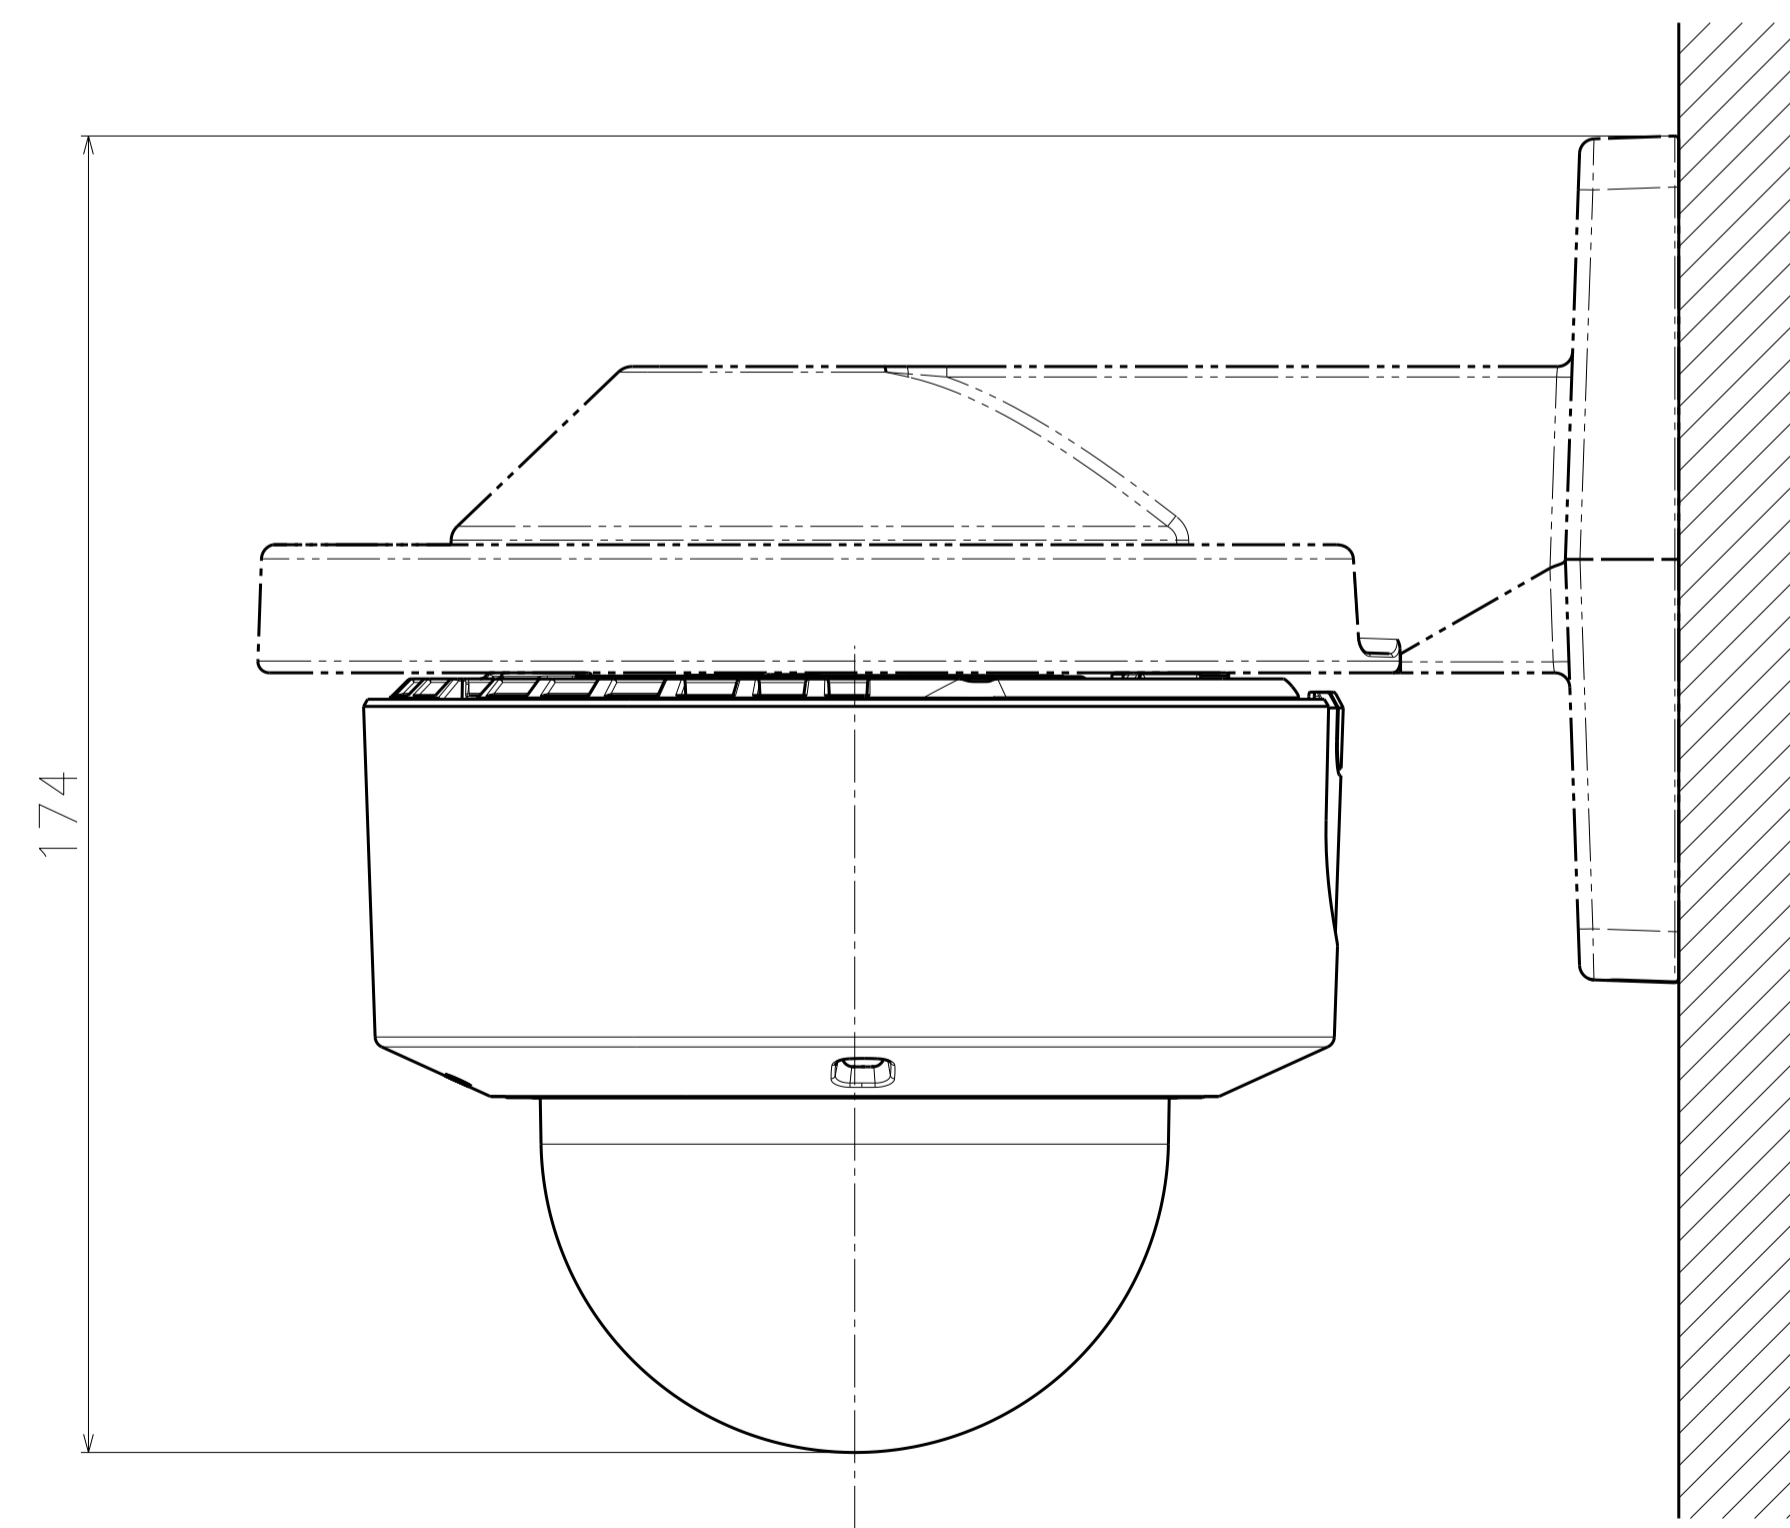

Model number	Dome type
WV-S2236L (WV-S2236LZYS)	Clear dome
WV-S2236LG (WV-S2236LGZYS)	Smoke dome

Weight : Approx. 570 g {1.26 lbs}

DetailA (2:1)

Without Enclosure

Model number	Dome type
WV-S2236L (WV-S2236LZYS)	Clear dome
WV-S2236LG (WV-S2236LGZYS)	Smoke dome

Template for mounting

Attach to WV-QSR501-W

Attach to WV-QEM100-W

Attach to WV-QWL500-W

Attach to WV-QCL100-W

Model number	Dome type
WV-S2236L (WV-S2236LZYS)	Clear dome
WV-S2236LG (WV-S2236LGZYS)	Smoke dome