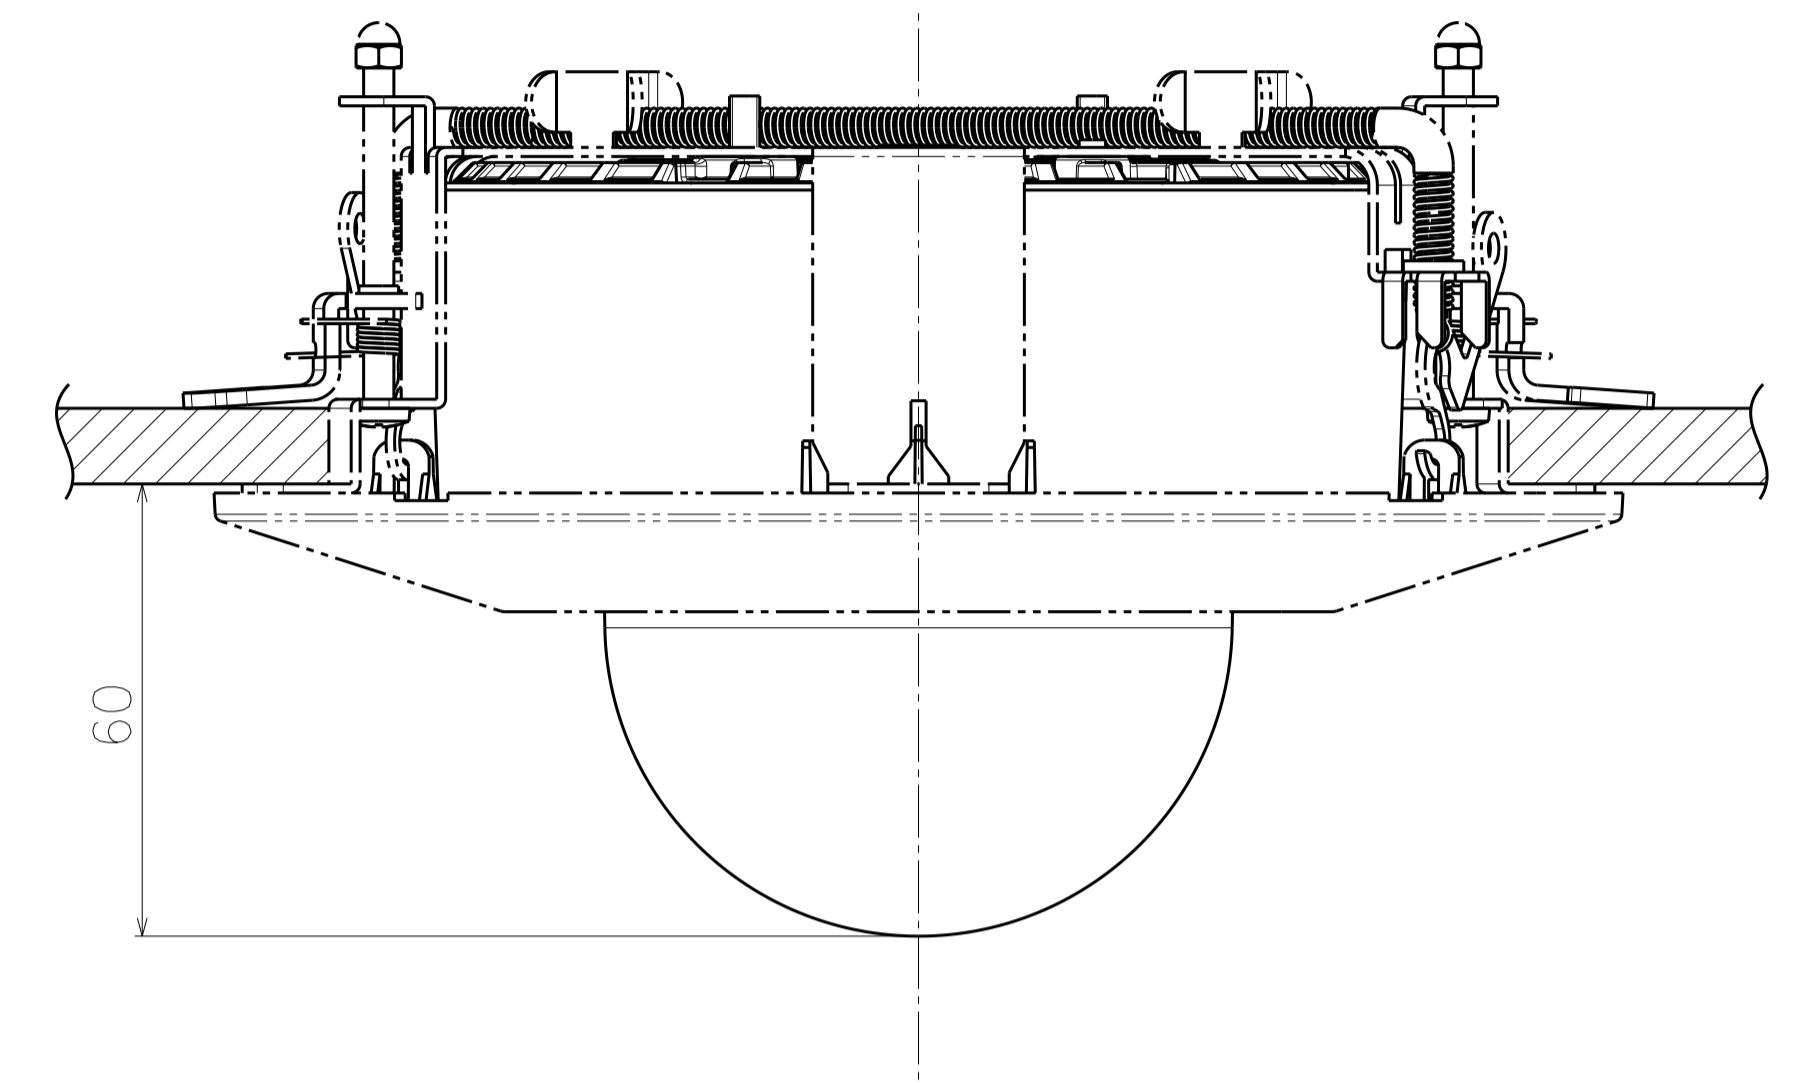

Model number	Dome type
WV-S2236L (WV-S2236LZYS)	Clear dome
WV-S2236LG (WV-S2236LGZYS)	Smoke dome

Weight : Approx. 570 g {1.26 lbs}

DetailA (2:1)

Without Enclosure

Model number	Dome type
WV-S2236L (WV-S2236LZYS)	Clear dome
WV-S2236LG (WV-S2236LGZYS)	Smoke dome

Template for mounting

Attach to WV-QSR501-W

Attach to WV-QEM100-W

Attach to WV-QWL500-W

Attach to WV-QCL100-W

Model number	Dome type
WV-S2236L (WV-S2236LZYS)	Clear dome
WV-S2236LG (WV-S2236LGZYS)	Smoke dome