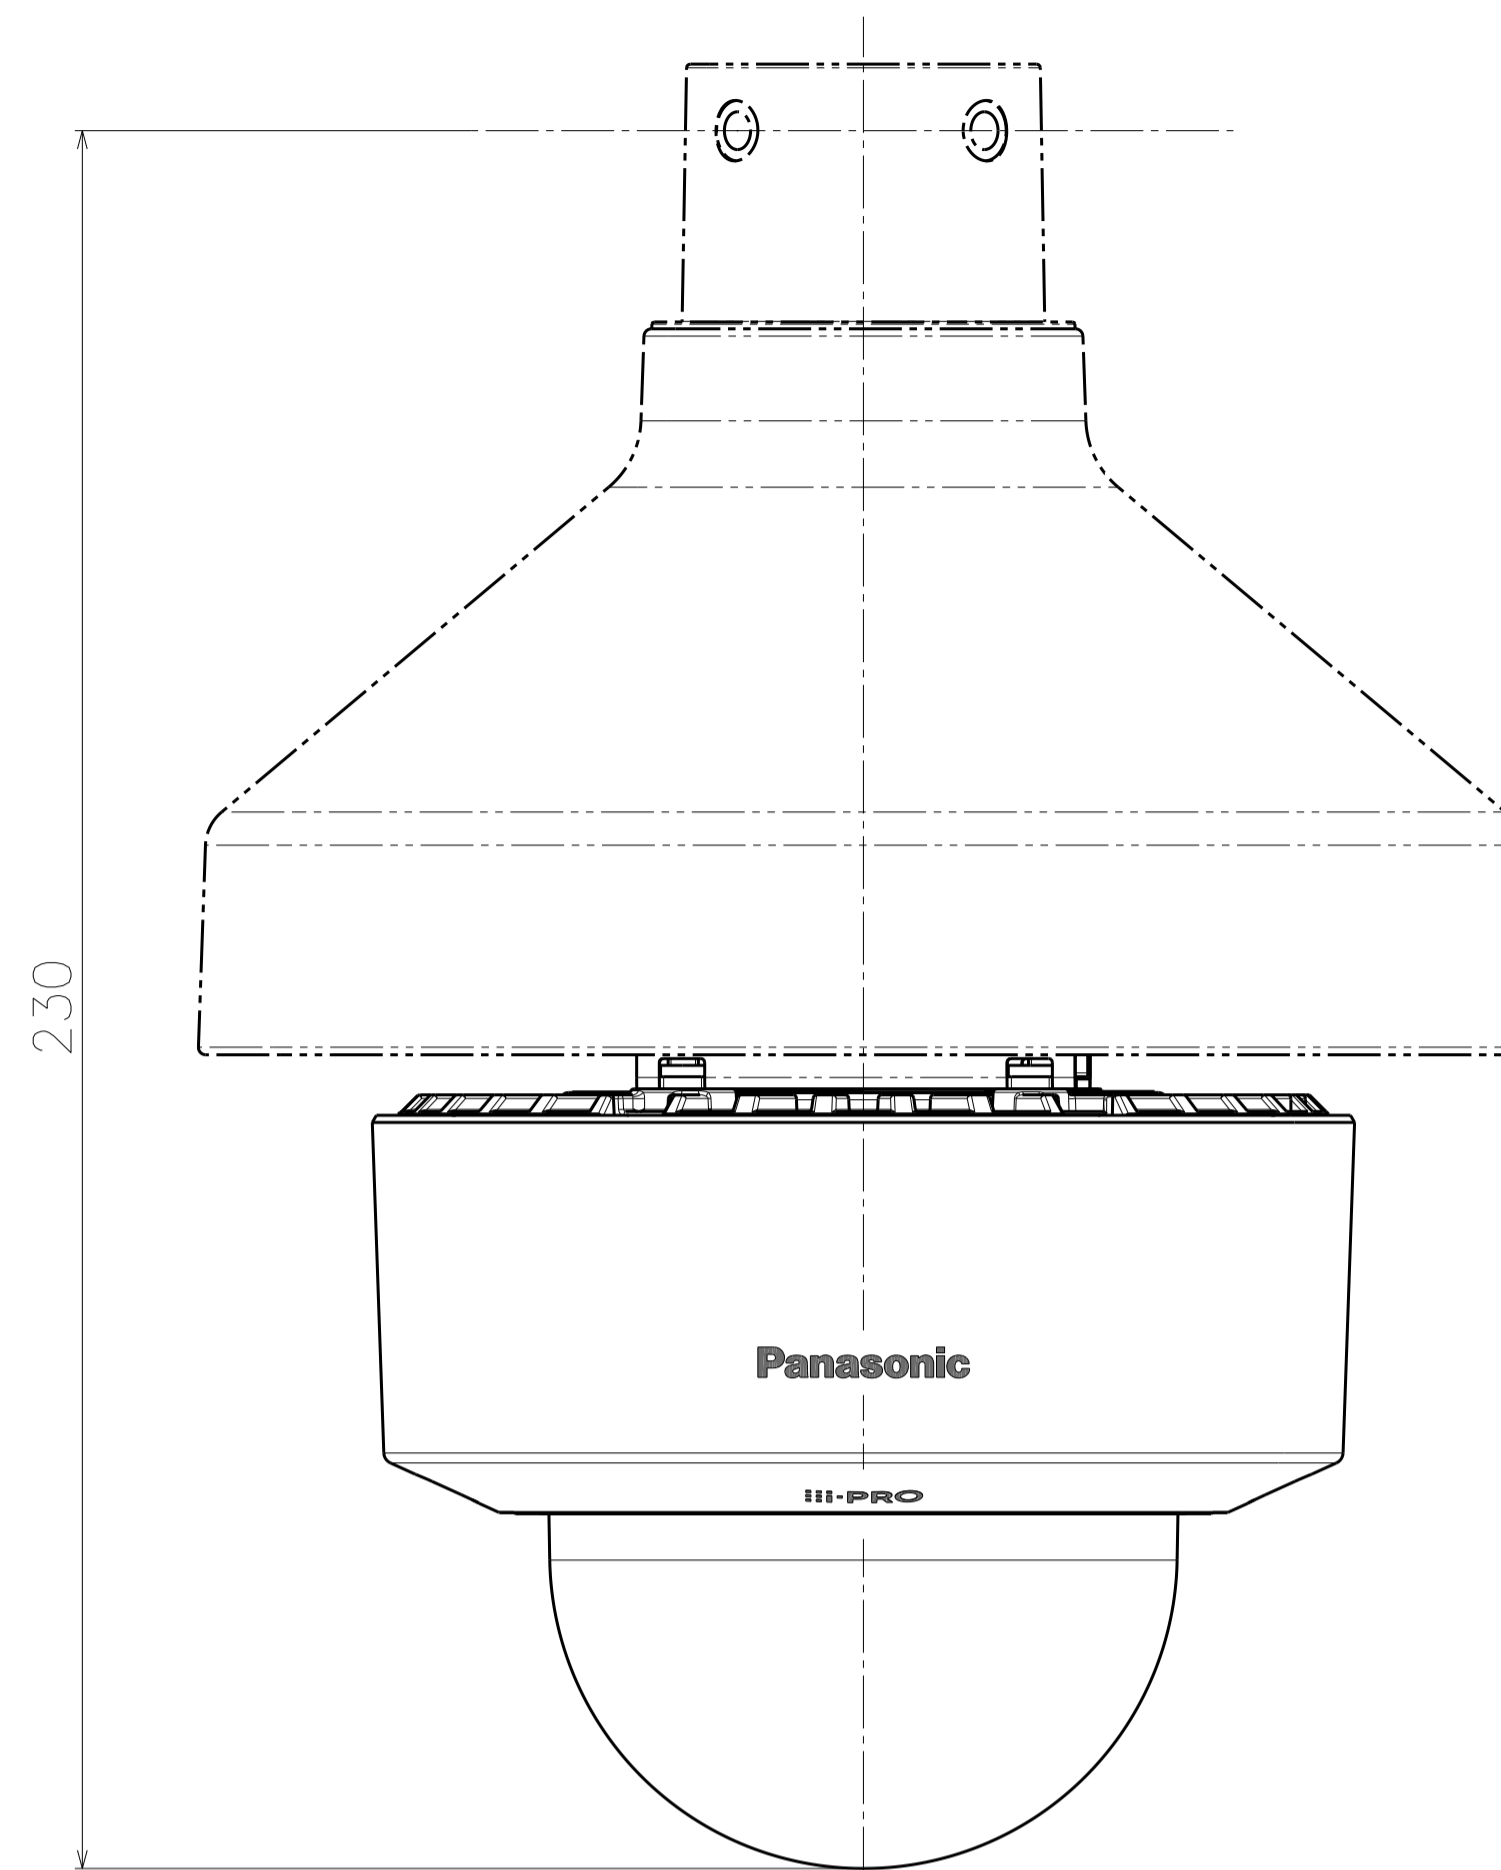

Model number	Dome type
WV-S2236L (WV-S2236LZYS)	Clear dome
WV-S2236LG (WV-S2236LGZYS)	Smoke dome

Weight : Approx. 570 g {1.26 lbs}

DetailA (2:1)

Without Enclosure

Model number	Dome type
WV-S2236L (WV-S2236LZYS)	Clear dome
WV-S2236LG (WV-S2236LGZYS)	Smoke dome

Template for mounting

Attach to WV-QSR501-W

Attach to WV-QEM100-W

Attach to WV-QWL500-W

Attach to WV-QCL100-W

Model number	Dome type
WV-S2236L (WV-S2236LZYS)	Clear dome
WV-S2236LG (WV-S2236LGZYS)	Smoke dome