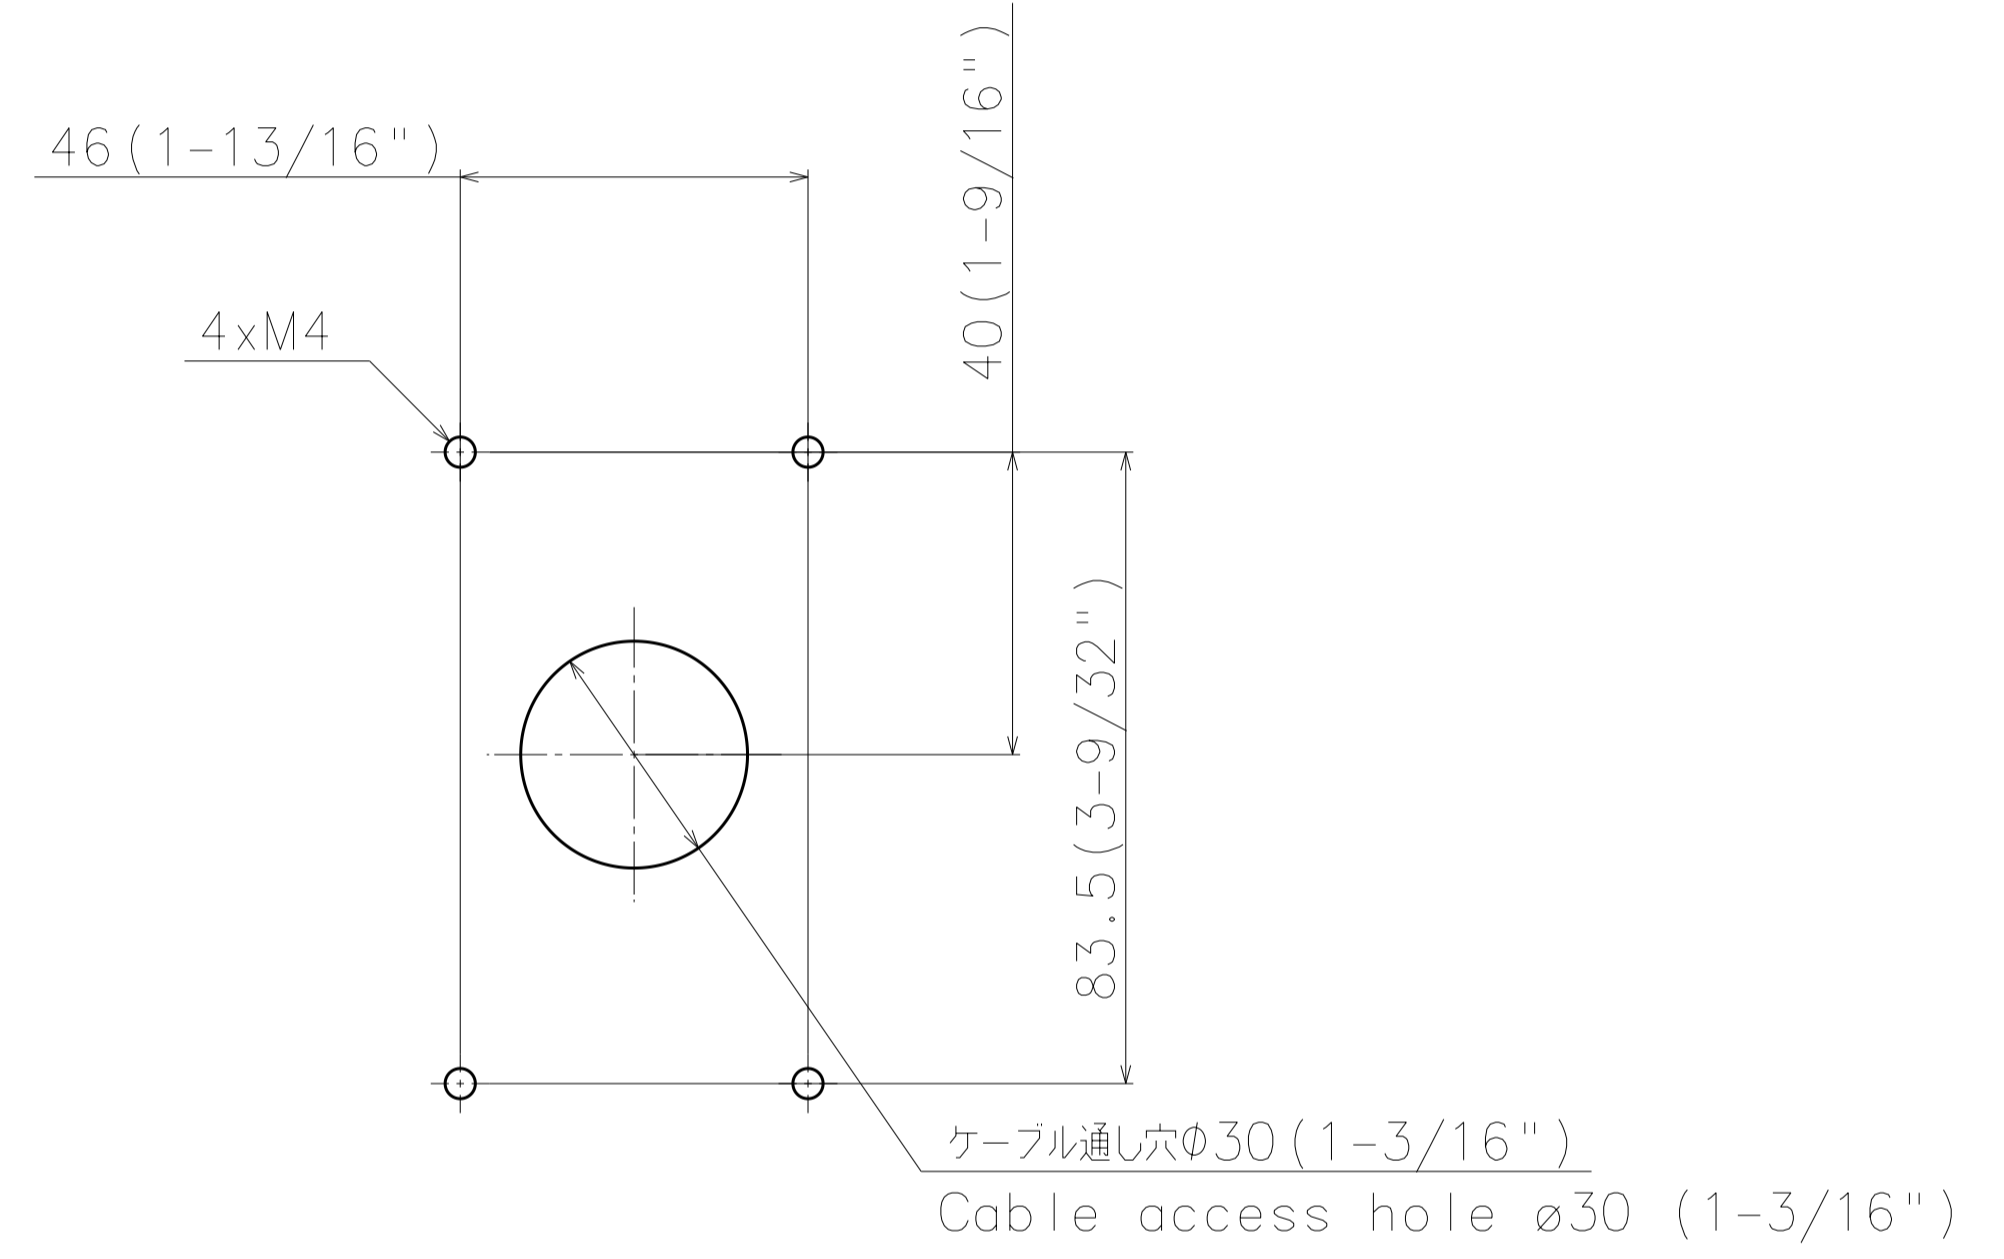

262 (10-5/16")

∅74 (2-29/32")

112.5 (4-7/16")

112.5 (4-7/16")

142 (5-19/32")

89.5 (3-17/32")

73 (2-7/8")

64 (2-17/32")

223 (8-25/32")

238 (9-3/8")

Cable Length from outline: Approx. 230 (9-1/16")

46 ±0.2 (1-13/16")

(15 (19/32"))

83.5 ±0.2 (3-9/32")

	投影面積/Projected area
正面図/Front view	0.014 (m2)
平面図/Top-view	0.017 (m2)

Mass : Approx. 860 g {1.90 lbs}

WV-U1532LA

Detail A (2:1)

Without Enclosure

カメラ取り付け位置
Camera mounting position

Attach to WV-QJB500-W

工事後の取付状態
Mounted state after construction

	投影面積/Projected area
正面図/Front view	0.019 (m2)
平面図/Top-view	0.022 (m2)

工事後の取付状態
Mounted state after construction

	投影面積/Projected area
正面図/Front view	0.019 (m2)
側面図/Side-view	0.012 (m2)