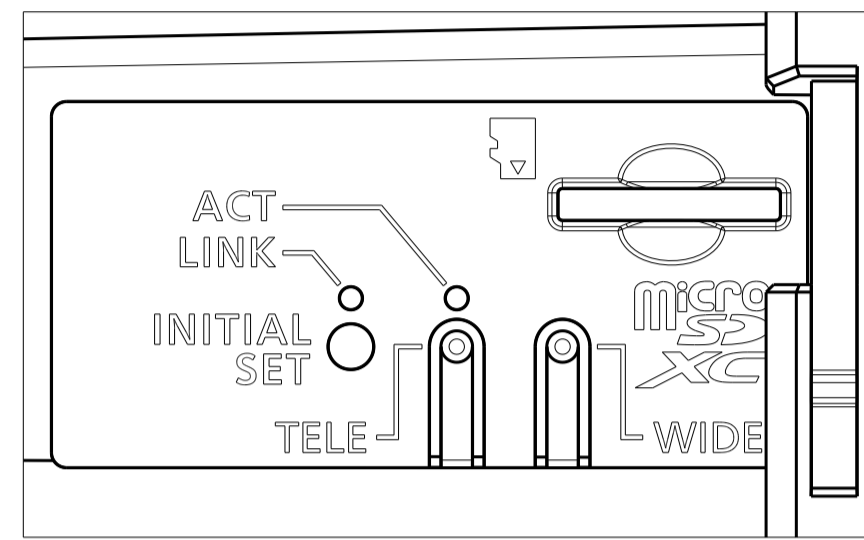

223 (8-25/32")

238 (9-3/8")

Cable Length from outline: Approx. 230 (9-1/16")

46 ±0.2 (1-13/16")

(15 (19/32"))

83.5 ±0.2 (3-9/32")

	投影面積/Projected area
正面図/Front view	0.014 (m2)
平面図/Top-view	0.017 (m2)

Mass : Approx. 860 g {1.90 lbs}

WV-U1532LA

Detail A (2:1)

Without Enclosure

カメラ取り付け位置
Camera mounting position

Attach to WV-QJB500-W

工事後の取付状態
Mounted state after construction

	投影面積/Projected area
正面図/Front view	0.019 (m2)
平面図/Top-view	0.022 (m2)