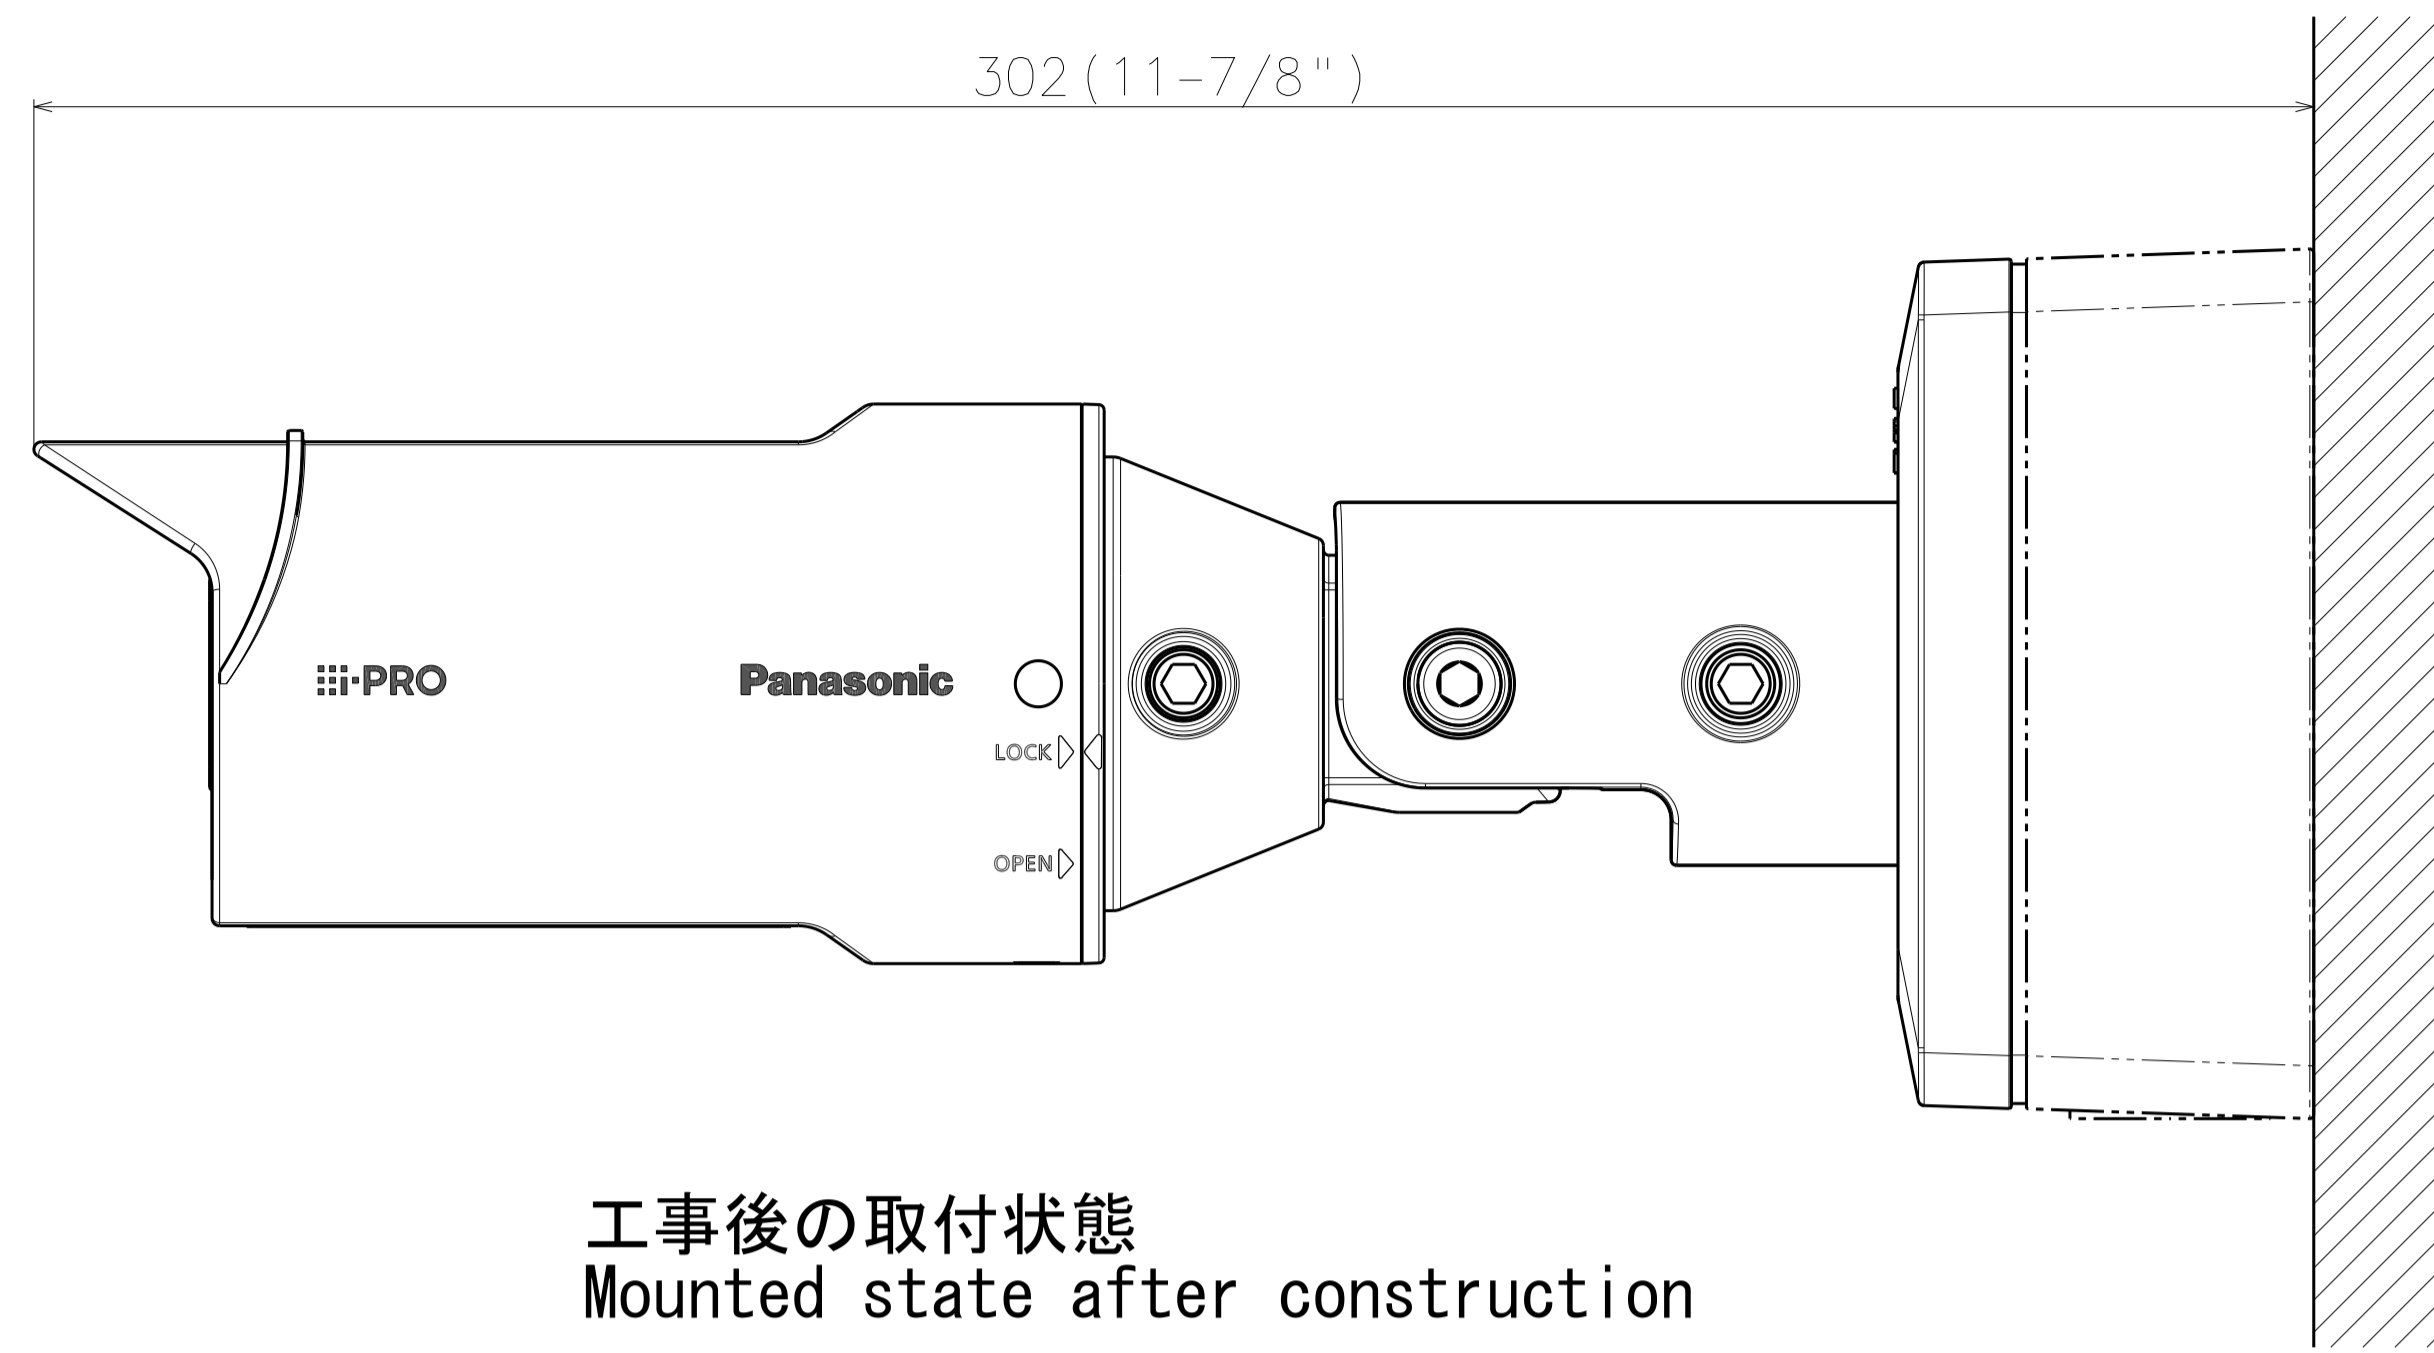

223 (8-25/32")

238 (9-3/8")

Cable Length from outline: Approx. 230 (9-1/16")

46 ±0.2 (1-13/16")

(15 (19/32"))

83.5 ±0.2 (3-9/32")

	投影面積/Projected area
正面図/Front view	0.014 (m2)
平面図/Top-view	0.017 (m2)

Mass : Approx. 860 g {1.90 lbs}

WV-U1532LA

Detail A (2:1)

Without Enclosure

カメラ取り付け位置
Camera mounting position

Attach to WV-QJB500-W

工事後の取付状態
Mounted state after construction

	投影面積/Projected area
正面図/Front view	0.019 (m2)
平面図/Top-view	0.022 (m2)