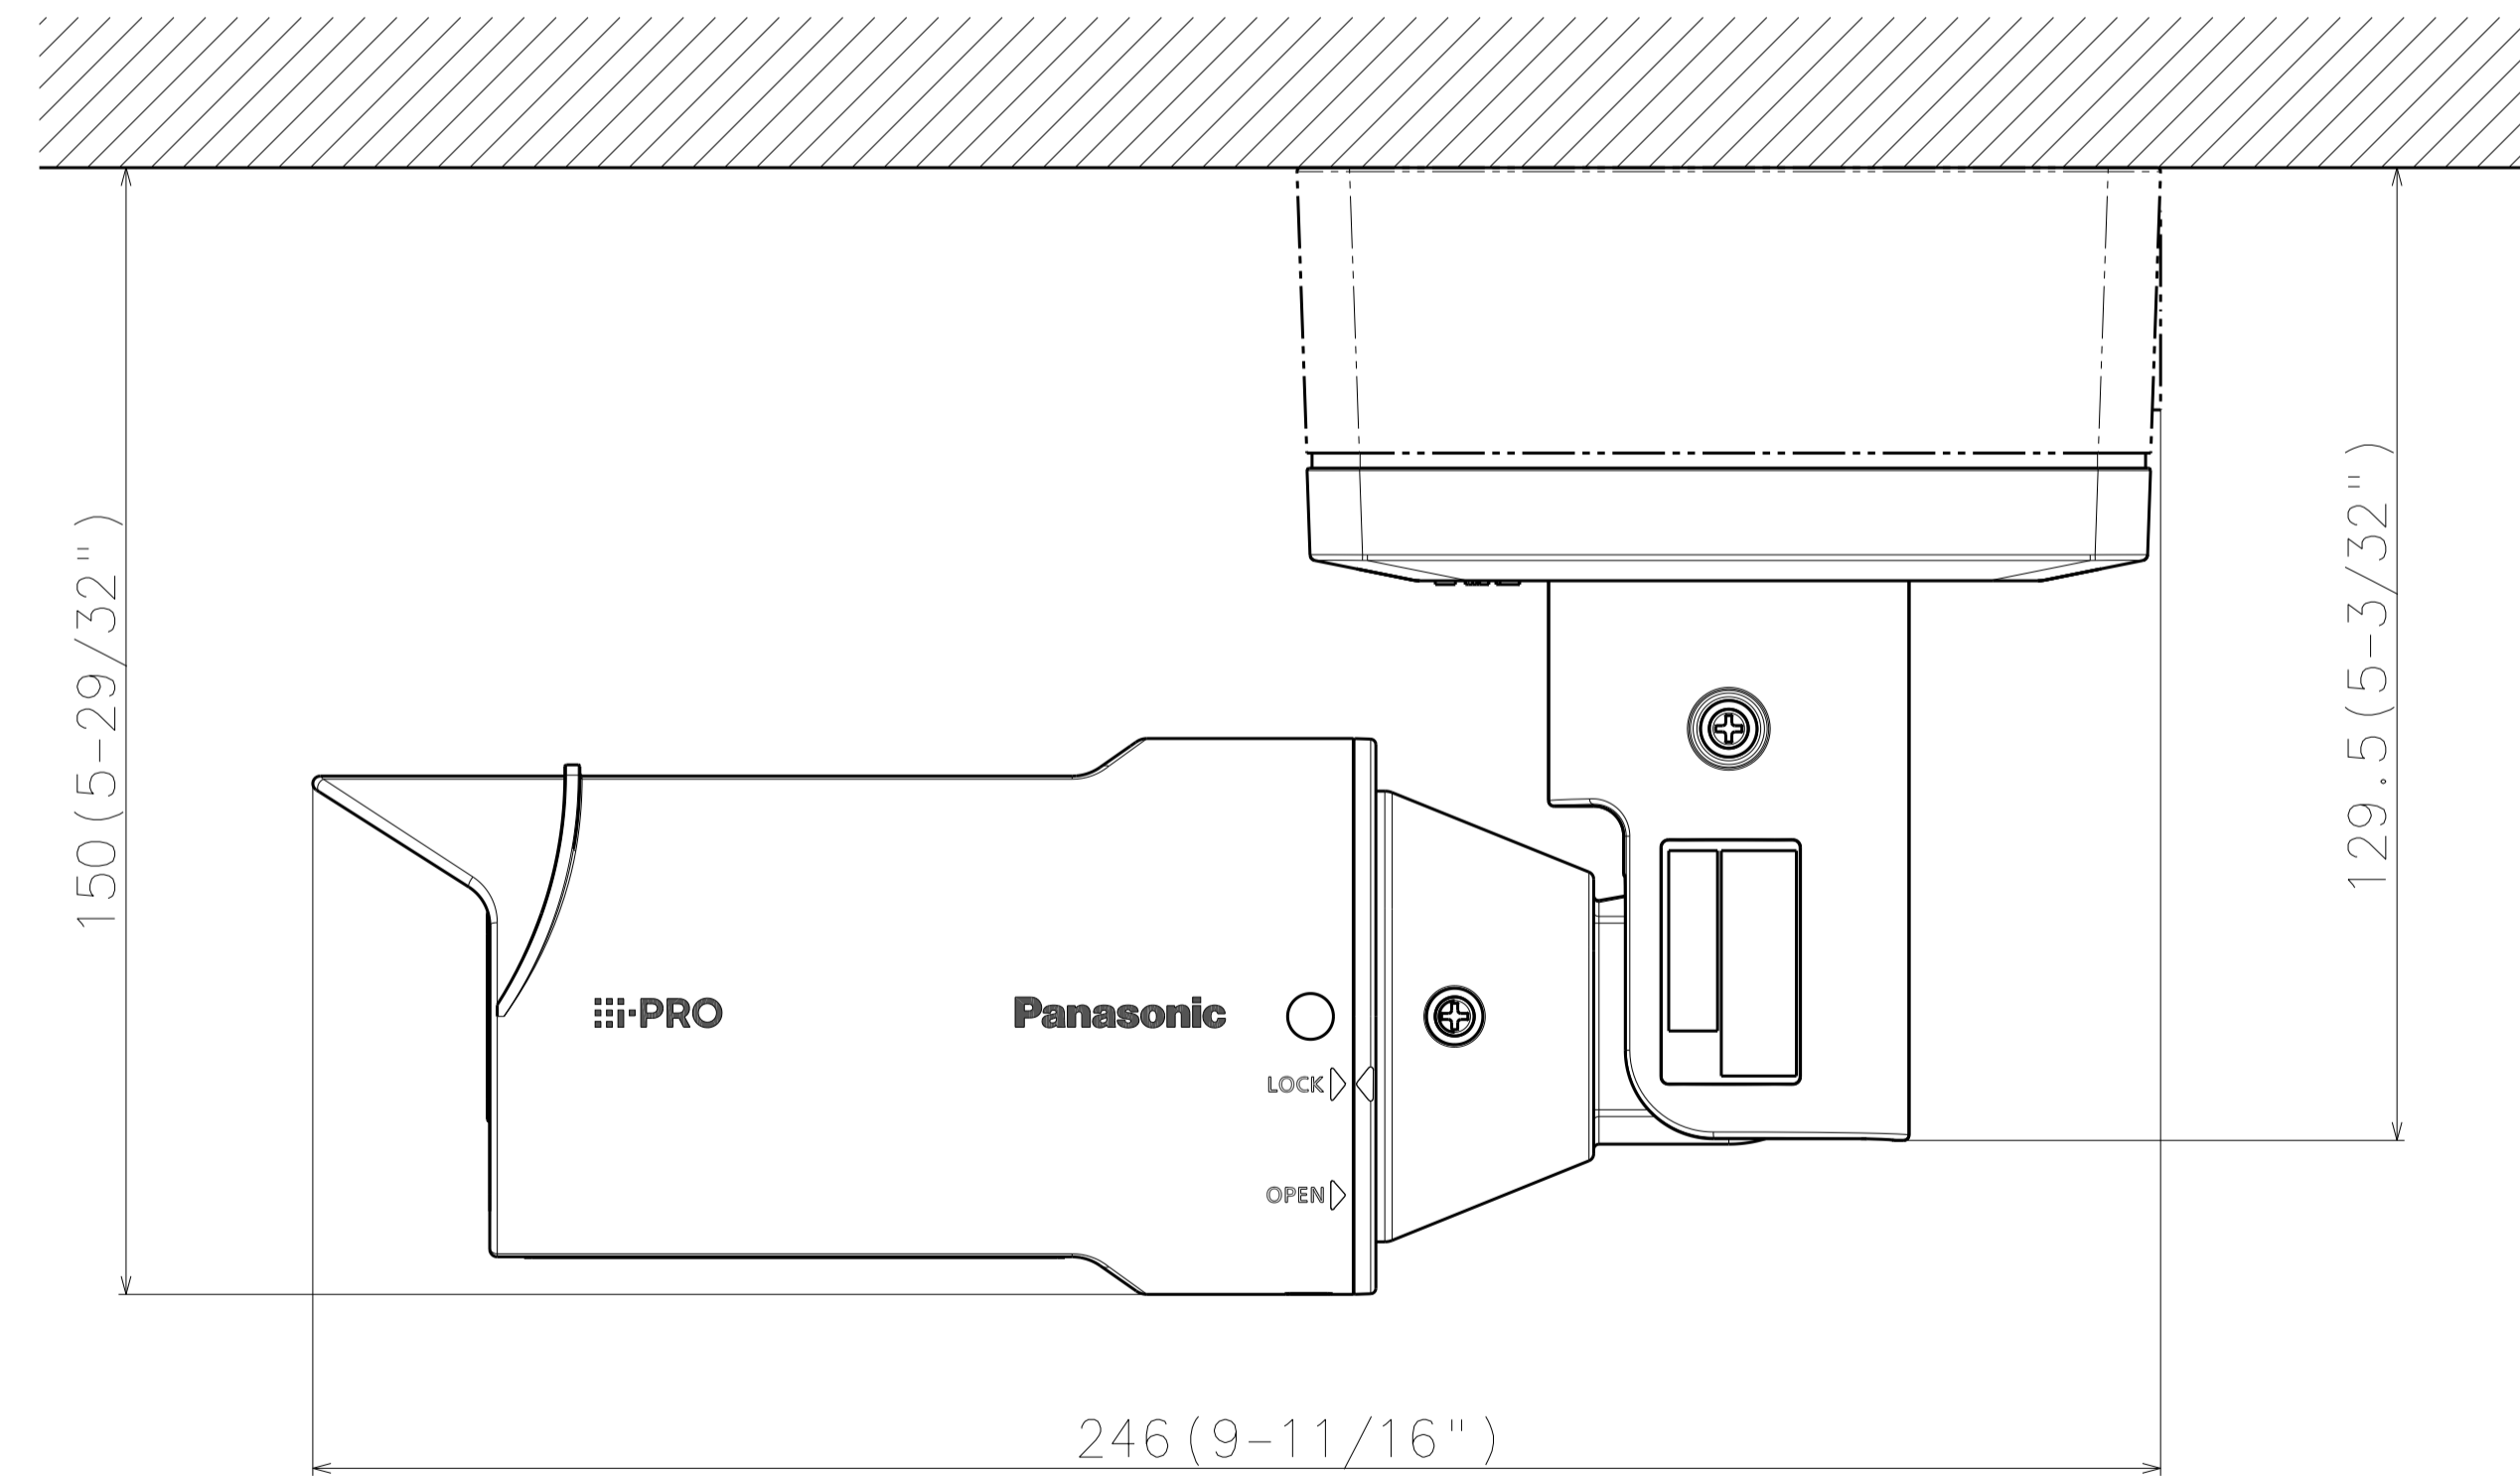

262 (10-5/16")

∅74 (2-29/32")

112.5 (4-7/16")

112.5 (4-7/16")

142 (5-19/32")

89.5 (3-17/32")

73 (2-7/8")

64 (2-17/32")

223 (8-25/32")

238 (9-3/8")

Cable Length from outline: Approx. 230 (9-1/16")

46 ±0.2 (1-13/16")

(15 (19/32"))

83.5 ±0.2 (3-9/32")

	投影面積/Projected area
正面図/Front view	0.014 (m2)
平面図/Top-view	0.017 (m2)

Mass : Approx. 860 g {1.90 lbs}

WV-U1532LA

Detail A (2:1)

Without Enclosure

カメラ取り付け位置
Camera mounting position

Attach to WV-QJB500-W

工事後の取付状態
Mounted state after construction

	投影面積/Projected area
正面図/Front view	0.019 (m2)
平面図/Top-view	0.022 (m2)

工事後の取付状態
Mounted state after construction

	投影面積/Projected area
正面図/Front view	0.019 (m2)
側面図/Side-view	0.012 (m2)