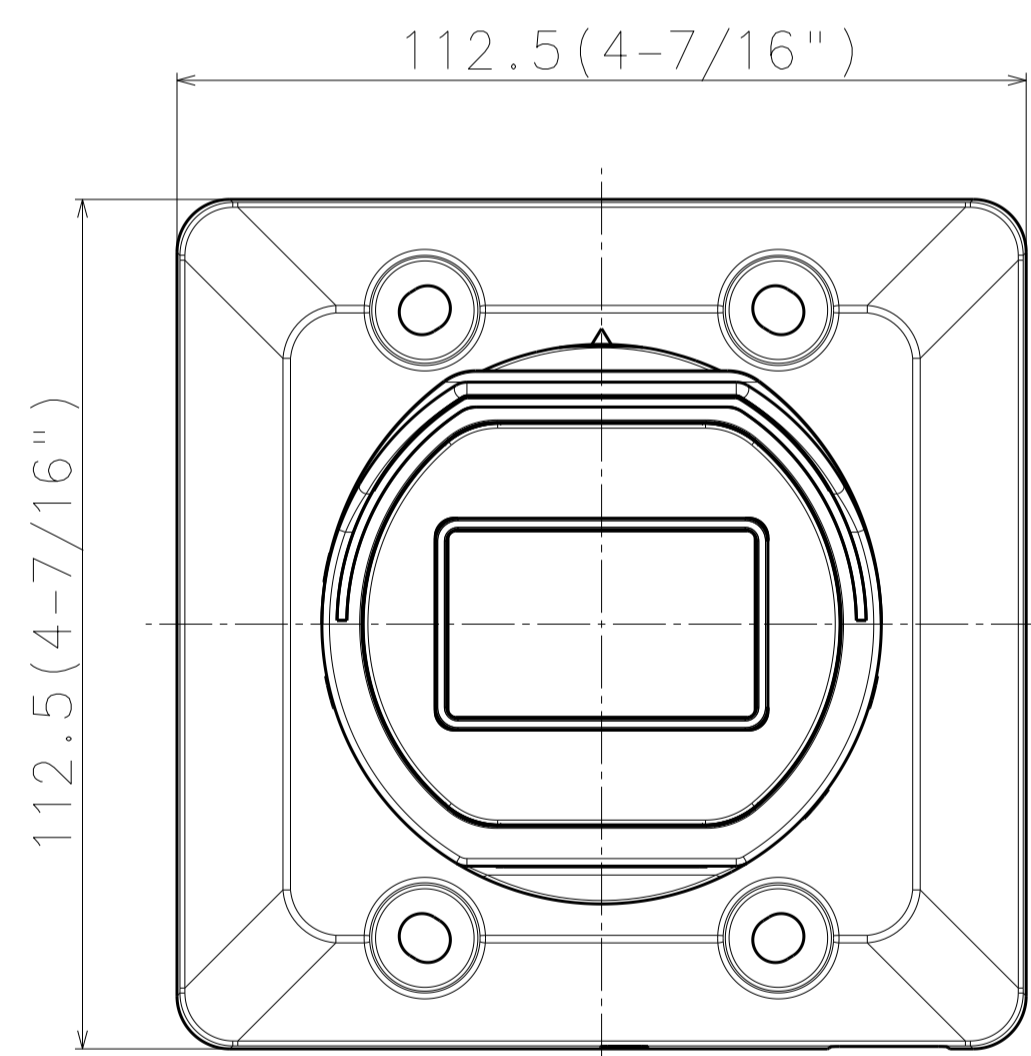

262 (10-5/16")

∅74 (2-29/32")

112.5 (4-7/16")

112.5 (4-7/16")

142 (5-19/32")

89.5 (3-17/32")

73 (2-7/8")

64 (2-17/32")

223 (8-25/32")

238 (9-3/8")

Cable Length from outline: Approx. 230 (9-1/16")

46 ±0.2 (1-13/16")

(15 (19/32"))

83.5 ±0.2 (3-9/32")

	投影面積/Projected area
正面図/Front view	0.014 (m2)
平面図/Top-view	0.017 (m2)

Mass : Approx. 860 g {1.90 lbs}

WV-U1532LA

Detail A (2:1)

Without Enclosure

カメラ取り付け位置
Camera mounting position

Attach to WV-QJB500-W

工事後の取付状態
Mounted state after construction

	投影面積/Projected area
正面図/Front view	0.019 (m2)
平面図/Top-view	0.022 (m2)

工事後の取付状態
Mounted state after construction

	投影面積/Projected area
正面図/Front view	0.019 (m2)
側面図/Side-view	0.012 (m2)