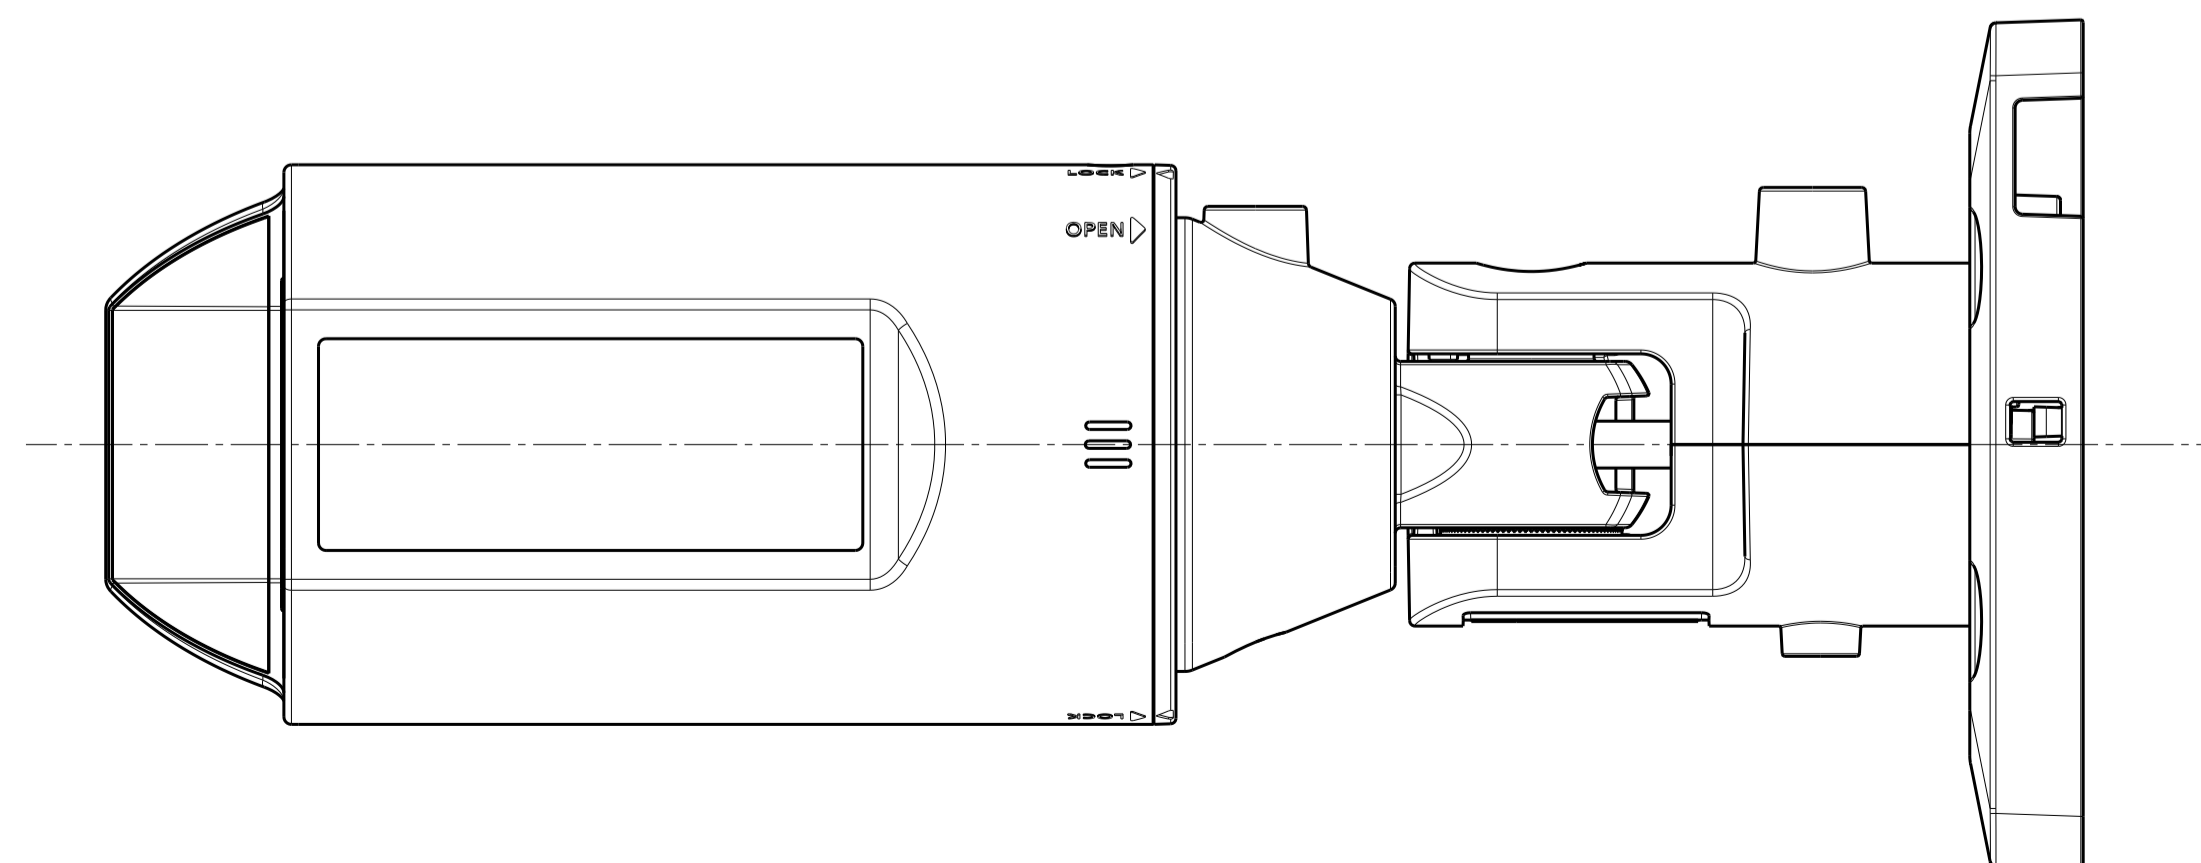

262 (10-5/16")

∅74 (2-29/32")

112.5 (4-7/16")

112.5 (4-7/16")

142 (5-19/32")

89.5 (3-17/32")

73 (2-7/8")

64 (2-17/32")

223 (8-25/32")

238 (9-3/8")

Cable Length from outline: Approx. 230 (9-1/16")

46 ±0.2 (1-13/16")

(15 (19/32"))

83.5 ±0.2 (3-9/32")

	投影面積/Projected area
正面図/Front view	0.014 (m2)
平面図/Top-view	0.017 (m2)

Mass : Approx. 860 g {1.90 lbs}

WV-U1532LA

Detail A (2:1)

Without Enclosure

カメラ取り付け位置
Camera mounting position

Attach to WV-QJB500-W

工事後の取付状態
Mounted state after construction

	投影面積/Projected area
正面図/Front view	0.019 (m2)
平面図/Top-view	0.022 (m2)