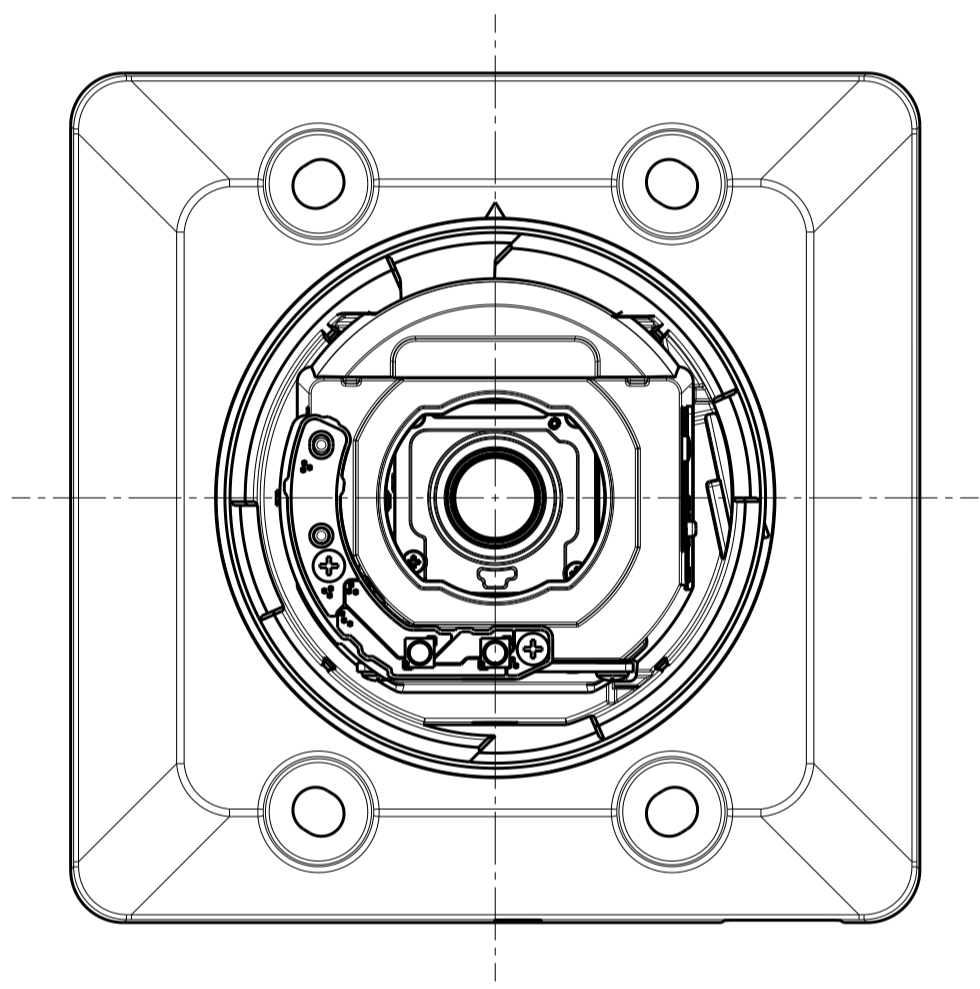

262 (10-5/16")

∅74 (2-29/32")

112.5 (4-7/16")

112.5 (4-7/16")

142 (5-19/32")

89.5 (3-17/32")

73 (2-7/8")

64 (2-17/32")

223 (8-25/32")

238 (9-3/8")

Cable Length from outline: Approx. 230 (9-1/16")

46 ±0.2 (1-13/16")

(15 (19/32"))

83.5 ±0.2 (3-9/32")

	投影面積/Projected area
正面図/Front view	0.014 (m2)
平面図/Top-view	0.017 (m2)

Mass : Approx. 860 g {1.90 lbs}

WV-U1532LA

Detail A (2:1)

Without Enclosure

カメラ取り付け位置
Camera mounting position

Attach to WV-QJB500-W

工事後の取付状態
Mounted state after construction

	投影面積/Projected area
正面図/Front view	0.019 (m2)
平面図/Top-view	0.022 (m2)