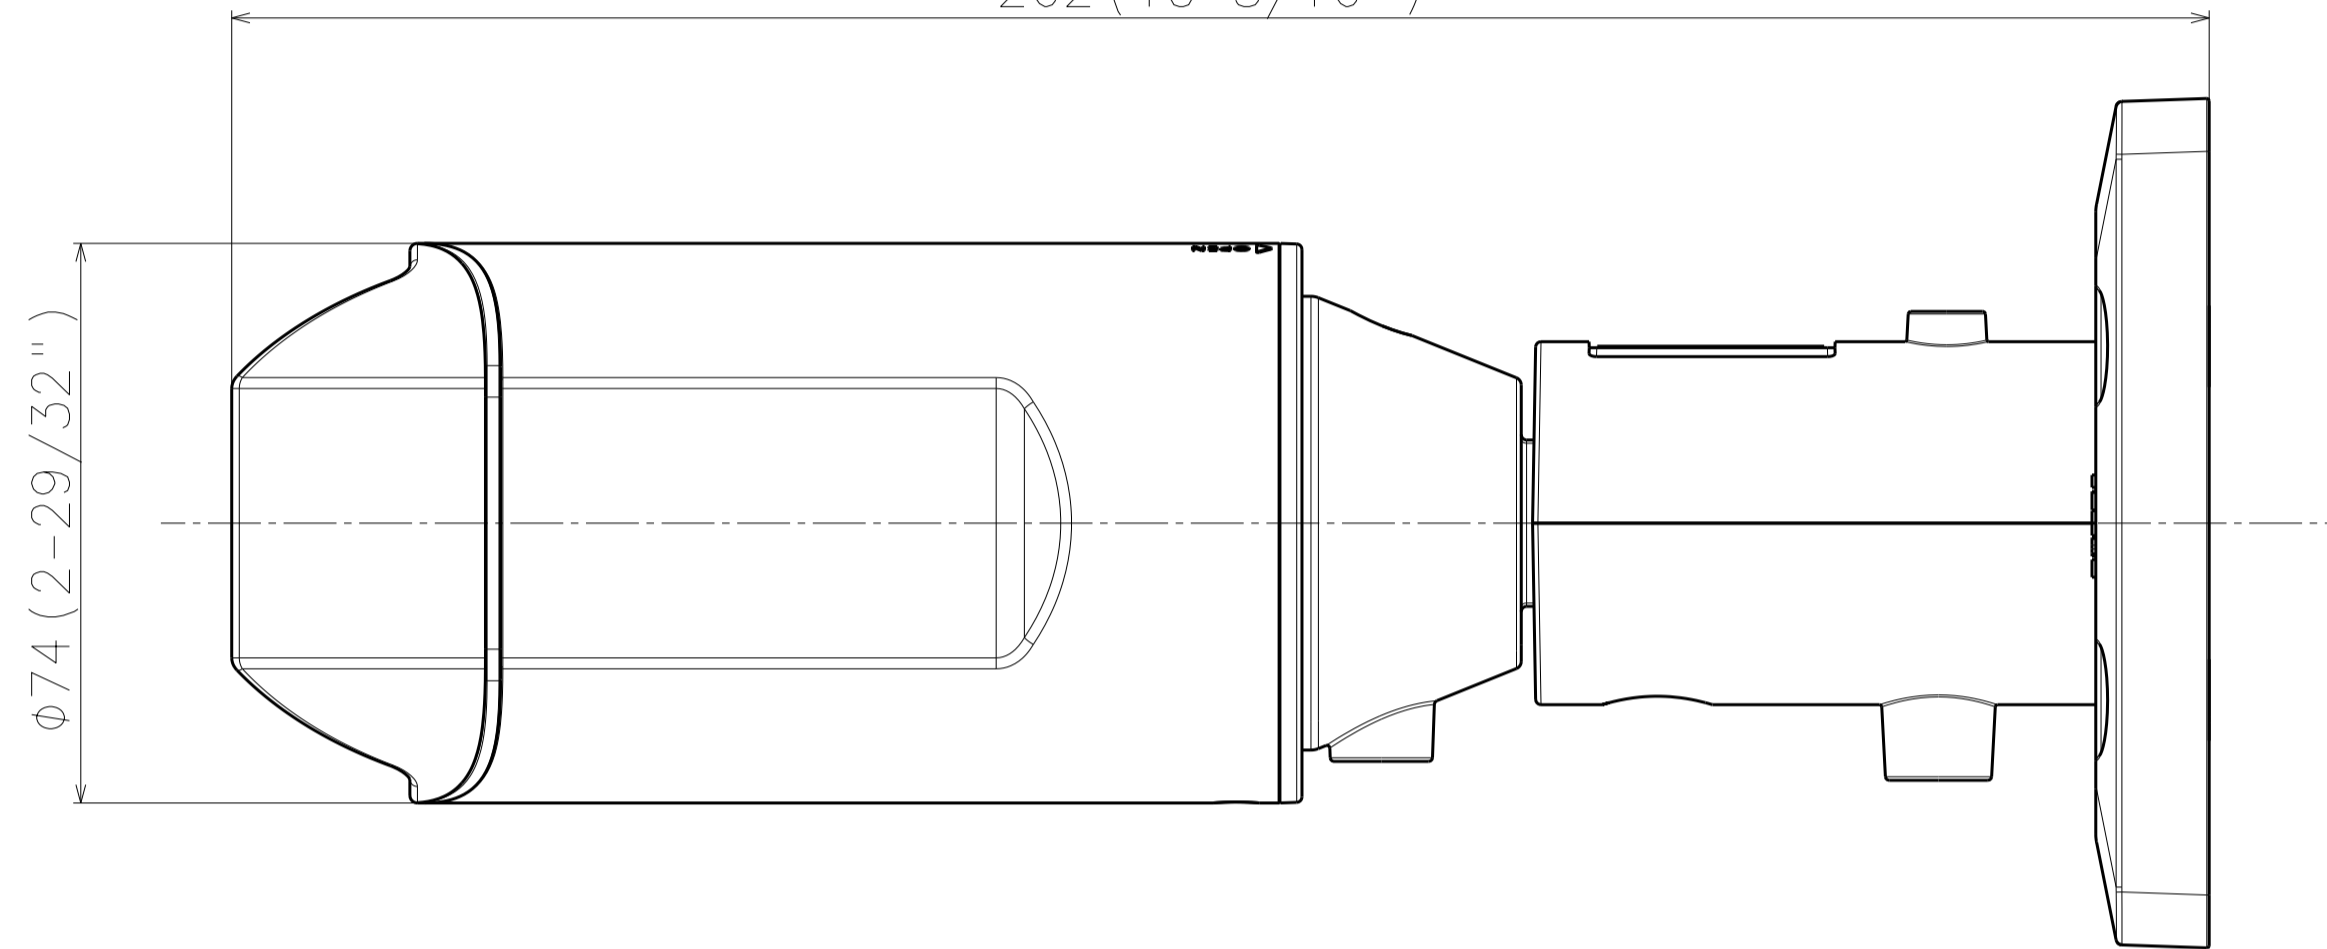

262 (10-5/16")

∅74 (2-29/32")

112.5 (4-7/16")

112.5 (4-7/16")

142 (5-19/32")

89.5 (3-17/32")

73 (2-7/8")

64 (2-17/32")

223 (8-25/32")

238 (9-3/8")

Cable Length from outline: Approx. 230 (9-1/16")

46 ±0.2 (1-13/16")

(15 (19/32"))

83.5 ±0.2 (3-9/32")

	投影面積/Projected area
正面図/Front view	0.014 (m2)
平面図/Top-view	0.017 (m2)

Mass : Approx. 860 g {1.90 lbs}

WV-U1532LA

Detail A (2:1)

Without Enclosure

カメラ取り付け位置
Camera mounting position

Attach to WV-QJB500-W

工事後の取付状態
Mounted state after construction

	投影面積/Projected area
正面図/Front view	0.019 (m2)
平面図/Top-view	0.022 (m2)

工事後の取付状態
Mounted state after construction

	投影面積/Projected area
正面図/Front view	0.019 (m2)
側面図/Side-view	0.012 (m2)