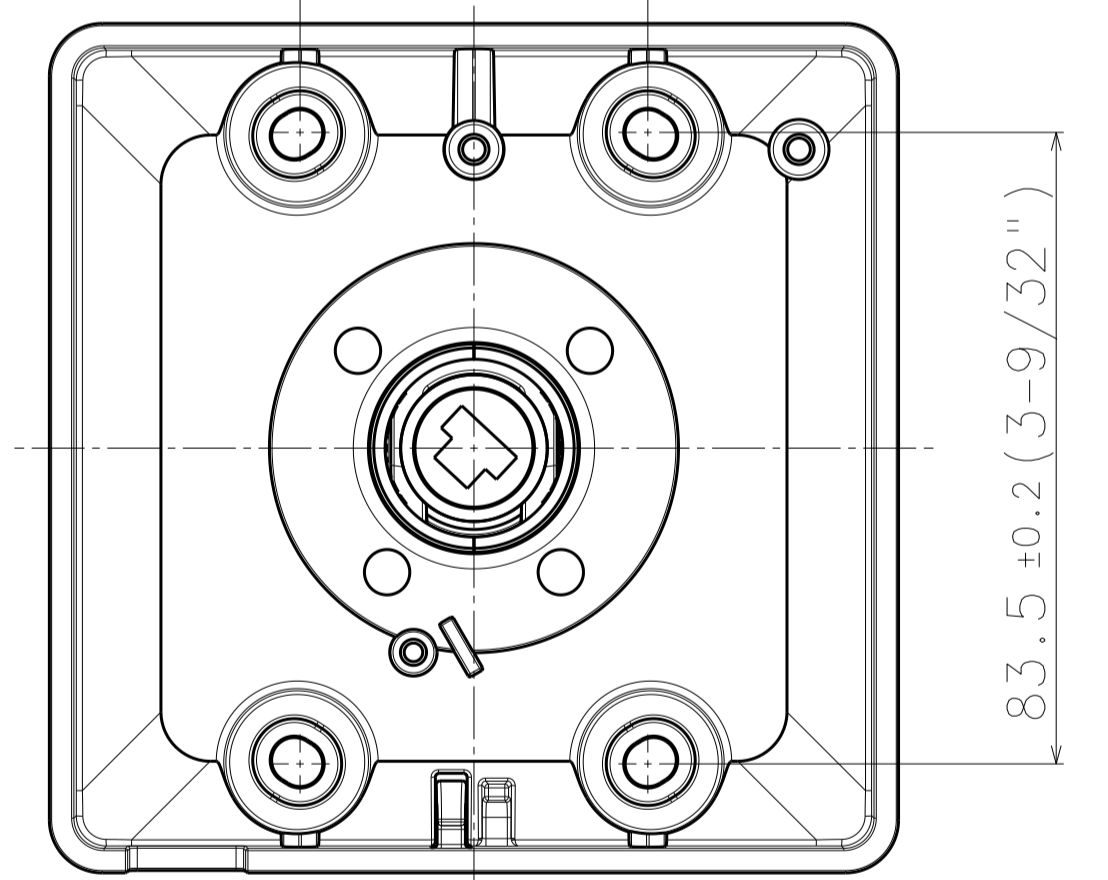

262 (10-5/16")

∅74 (2-29/32")

112.5 (4-7/16")

112.5 (4-7/16")

142 (5-19/32")

89.5 (3-17/32")

73 (2-7/8")

64 (2-17/32")

223 (8-25/32")

238 (9-3/8")

Cable Length from outline: Approx. 230 (9-1/16")

46 ±0.2 (1-13/16")

(15 (19/32"))

83.5 ±0.2 (3-9/32")

	投影面積/Projected area
正面図/Front view	0.014 (m2)
平面図/Top-view	0.017 (m2)

Mass : Approx. 860 g {1.90 lbs}

WV-U1532LA

Detail A (2:1)

Without Enclosure

カメラ取り付け位置
Camera mounting position

Attach to WV-QJB500-W

工事後の取付状態
Mounted state after construction

	投影面積/Projected area
正面図/Front view	0.019 (m2)
平面図/Top-view	0.022 (m2)