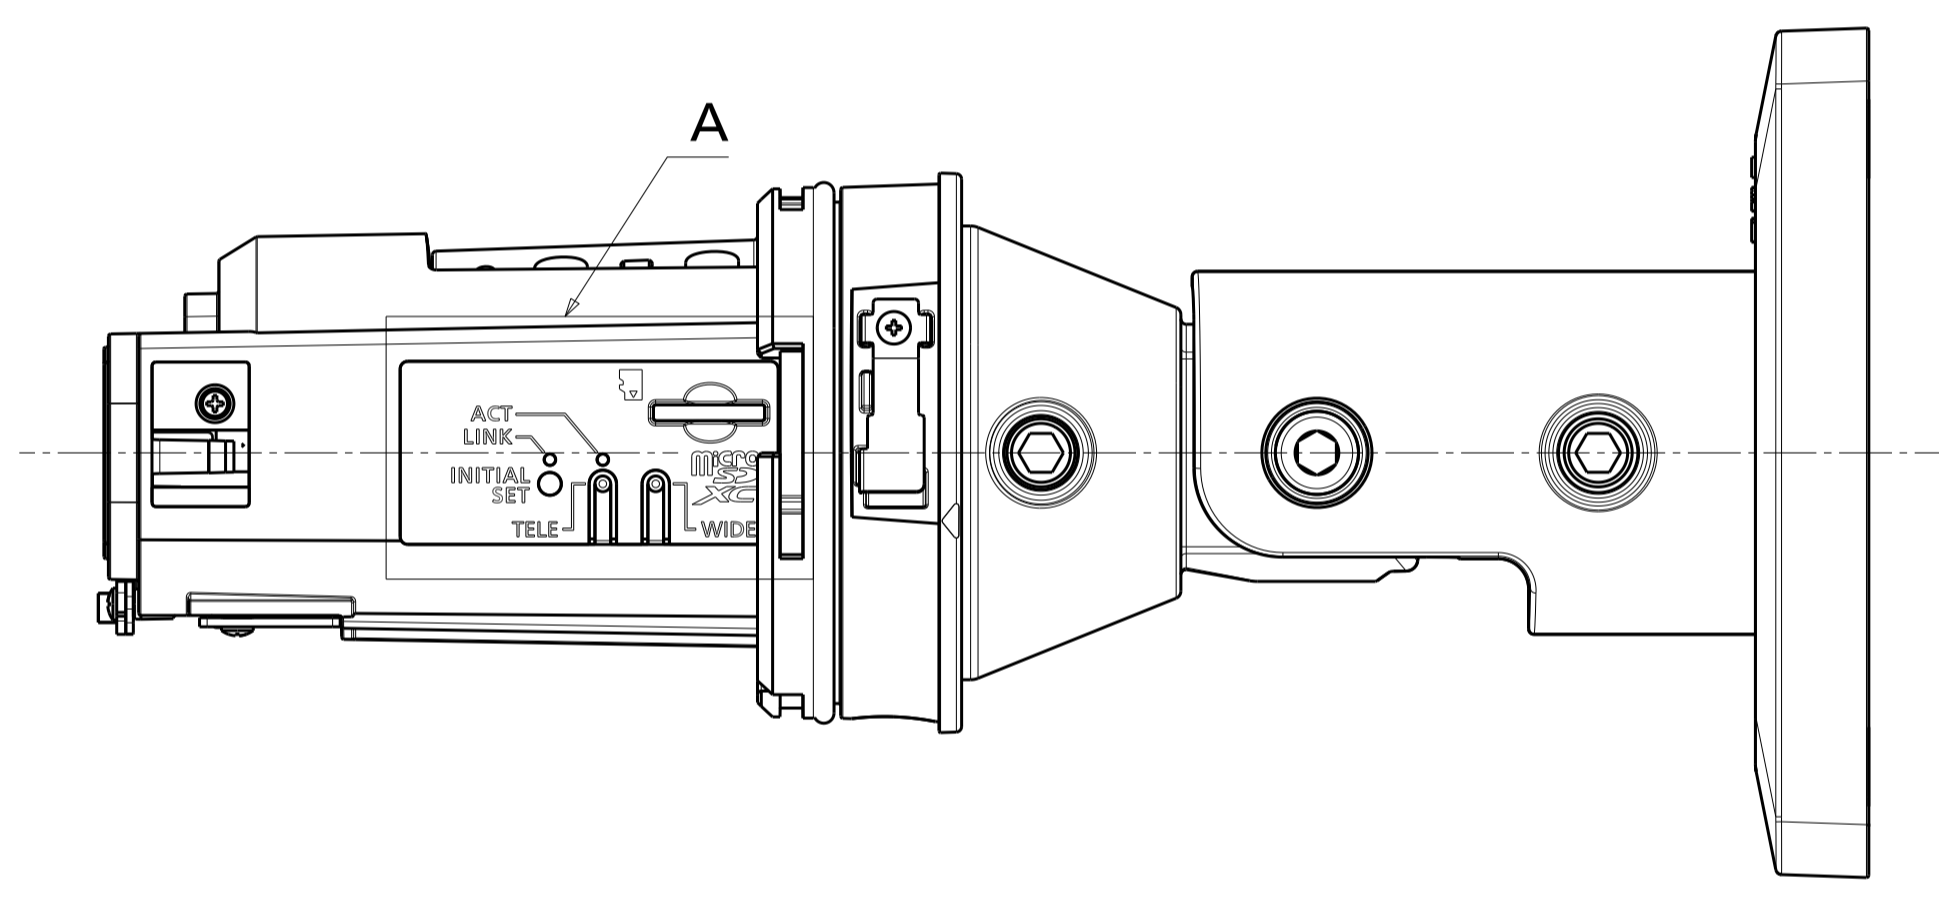

223 (8-25/32")

238 (9-3/8")

Cable Length from outline: Approx. 230 (9-1/16")

46 ±0.2 (1-13/16")

(15 (19/32"))

83.5 ±0.2 (3-9/32")

	投影面積/Projected area
正面図/Front view	0.014 (m2)
平面図/Top-view	0.017 (m2)

Mass : Approx. 860 g {1.90 lbs}

WV-U1532LA

Detail A (2:1)

Without Enclosure

カメラ取り付け位置
Camera mounting position

Attach to WV-QJB500-W

工事後の取付状態
Mounted state after construction

	投影面積/Projected area
正面図/Front view	0.019 (m2)
平面図/Top-view	0.022 (m2)