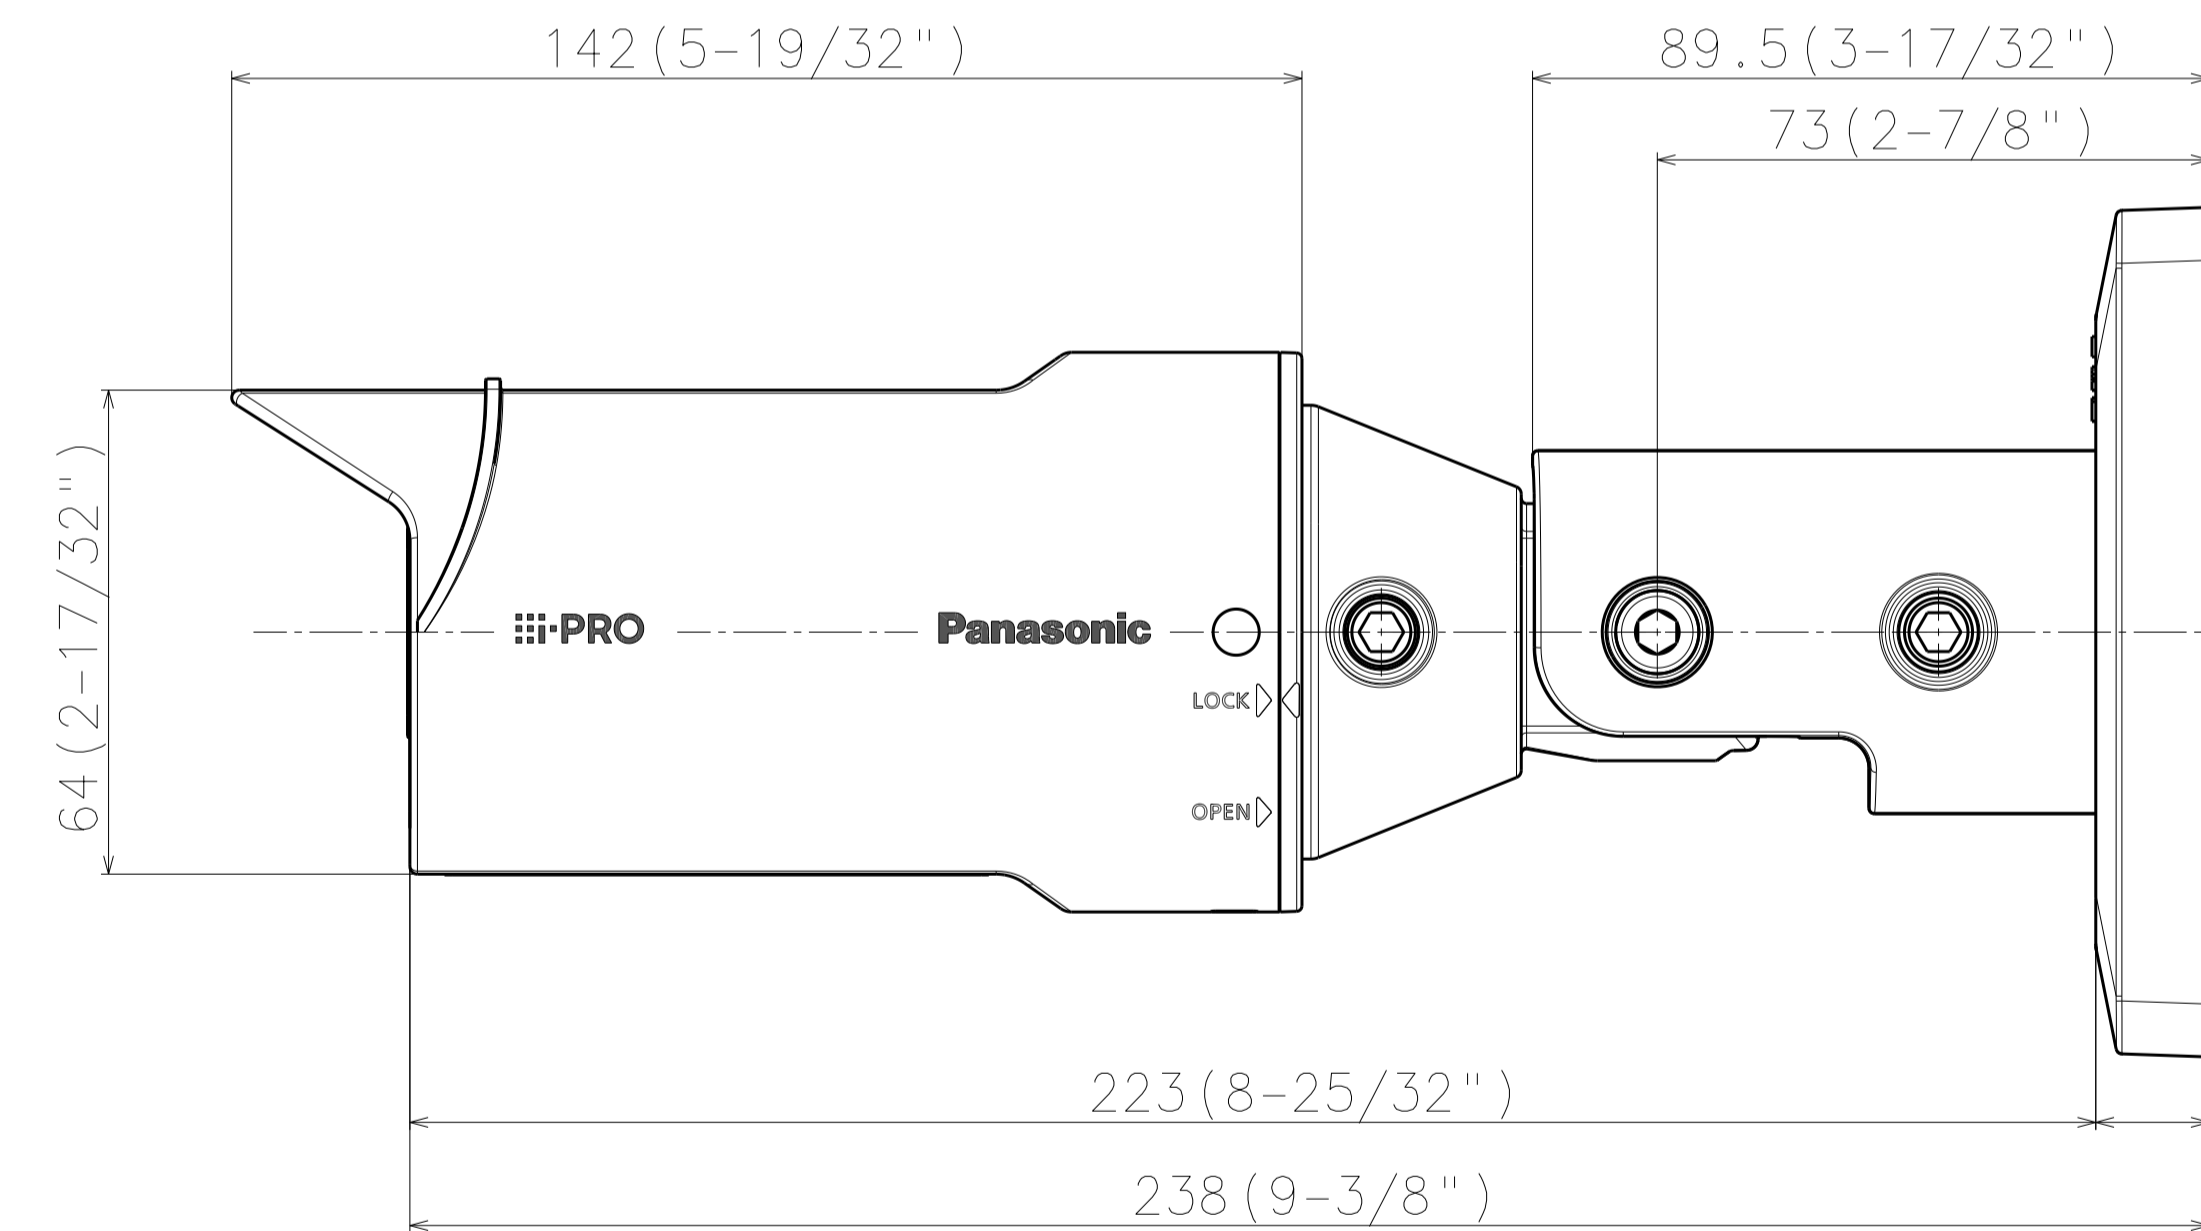

262 (10-5/16")

∅74 (2-29/32")

112.5 (4-7/16")

112.5 (4-7/16")

142 (5-19/32")

89.5 (3-17/32")

73 (2-7/8")

64 (2-17/32")

223 (8-25/32")

238 (9-3/8")

Cable Length from outline: Approx. 230 (9-1/16")

46 ±0.2 (1-13/16")

(15 (19/32"))

83.5 ±0.2 (3-9/32")

	投影面積/Projected area
正面図/Front view	0.014 (m2)
平面図/Top-view	0.017 (m2)

Mass : Approx. 860 g {1.90 lbs}

WV-U1532LA

Detail A (2:1)

Without Enclosure

カメラ取り付け位置
Camera mounting position

Attach to WV-QJB500-W

工事後の取付状態
Mounted state after construction

	投影面積/Projected area
正面図/Front view	0.019 (m2)
平面図/Top-view	0.022 (m2)

工事後の取付状態
Mounted state after construction

	投影面積/Projected area
正面図/Front view	0.019 (m2)
側面図/Side-view	0.012 (m2)