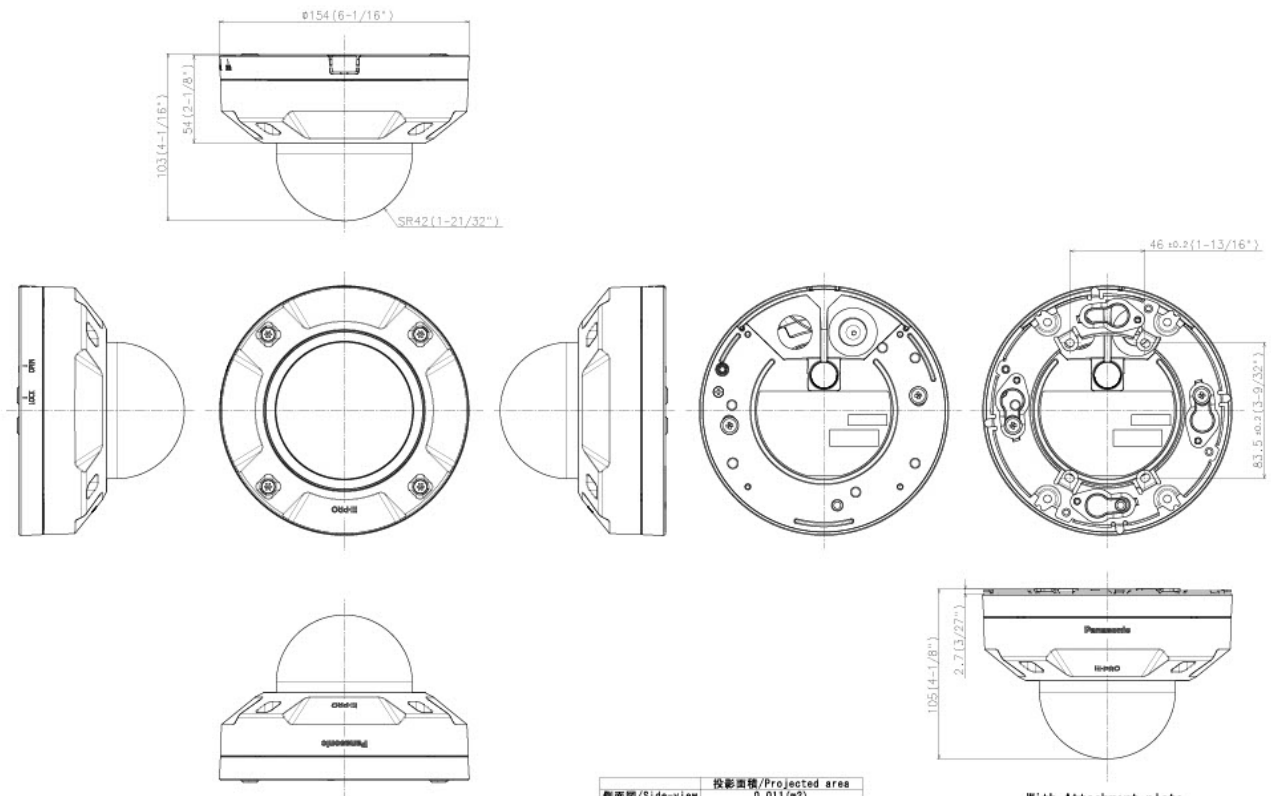

WV-QWL500-W
Mount Bracket

WV-QJB500-W
Mount Bracket

PWM485W
Wall Mount and Shroud

WV-QSR500-W
Sun Shade

WV-QJB501-W
Base Bracket

WV-QSR505-W
Sun Shade

PAPM4W
Pole Mount Bracket

PACA4W
Corner Mount Adapter
Bracket

WV-QCL501-W
Mount Bracket

WV-QCL101-W
Mount Bracket

PS485W
Shroud

WV-QEM500-W
Mount Bracket

WV-Q105A
Mount Bracket

PPRM35W
Parapet Mount Bracket

WV-QAT500-W
Attachment pipe

WV-QCA500A
RJ45 Ethernet Cable

WV-QCA501A
I/O Cable

WV-S25F1
Unit

APPEARANCE

側面図/Side-view	投影面積/Projected area
	0.011 (m ²)

Mass : Approx. 1.1 kg (2.43 lbs) (Excluding attachment for the conduit portion)

With Attachment plate

WV-S2536LTN